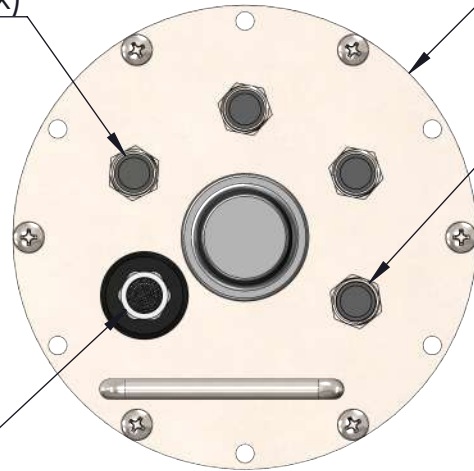

MCBH-8-MP SS
SENSOR PORT (3x)

$\phi 7.3$

MCBH-6-FS SS
SOLAR/HOST PORT

VENT

DRAWING DIMENSIONS IN INCHES

TITLE:
NEXSENS X3-SUB IRIDIUM SUBMERSIBLE DATA LOGGER

DRAWING NUMBER:
NEX762

SHEET:
3 of 5

This drawing and the information thereon is the property of NexSens Technology
All unauthorized use and reproduction is prohibited. <www.NexSens.com>