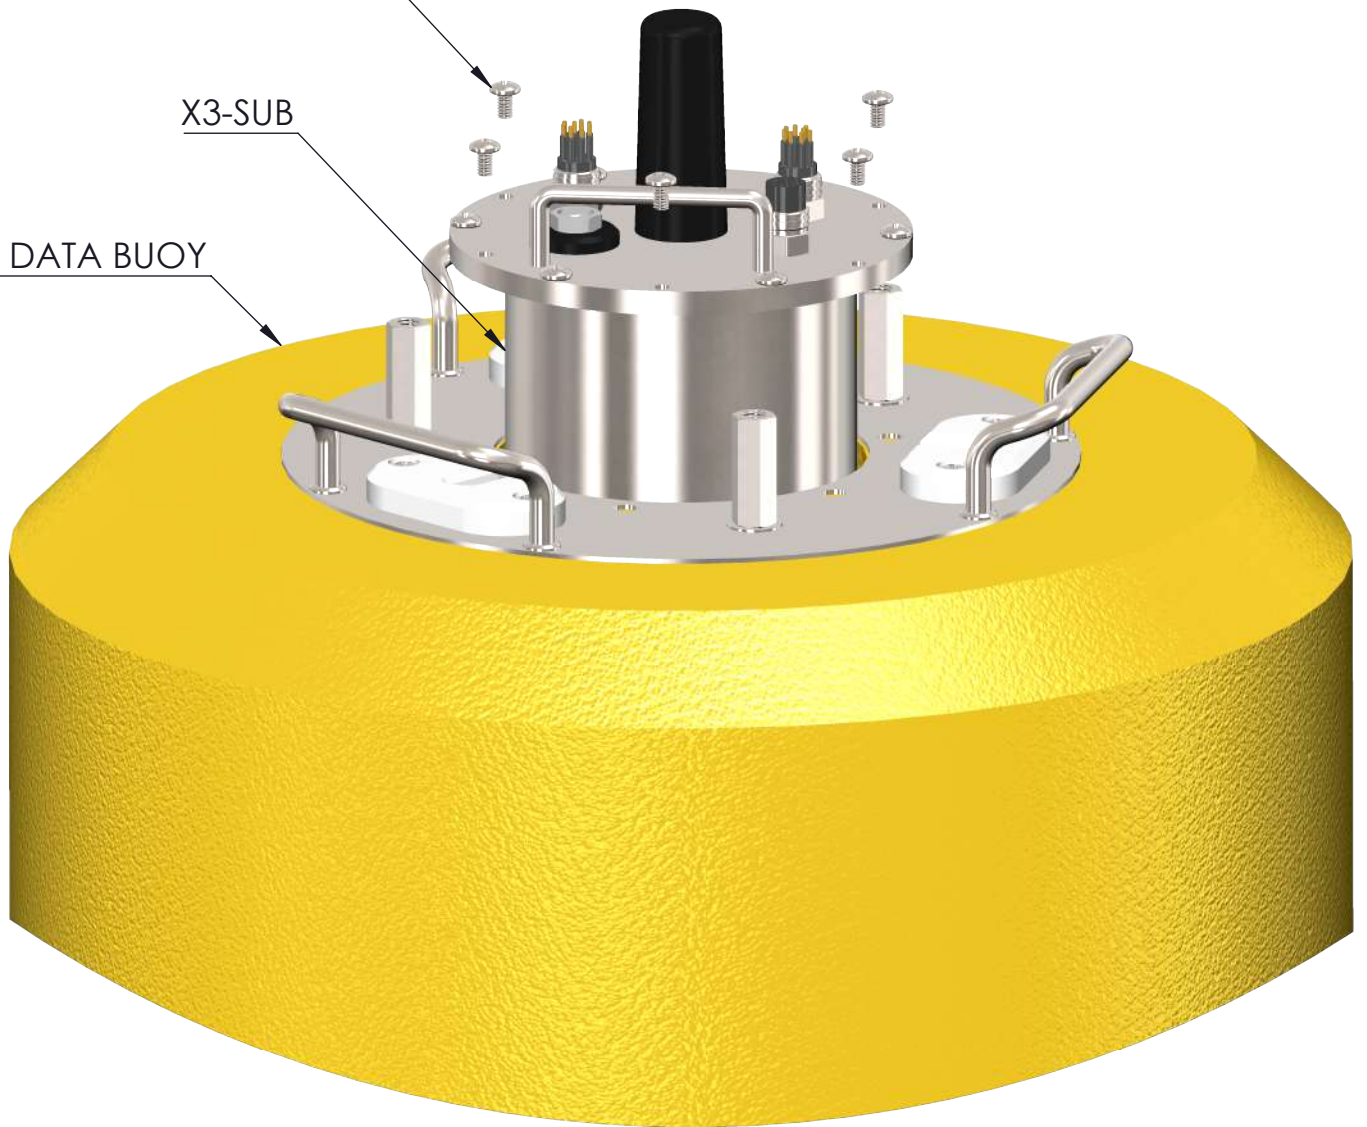

BUOY MOUNTING SCREWS (6x)

X3-SUB

CB-75 DATA BUOY

DRAWING DIMENSIONS IN INCHES

TITLE:
NEXSENS X3-SUB SUBMERSIBLE DATA LOGGER - CB-75 DATA BUOY

DRAWING NUMBER:
NEX763

SHEET:
4 of 5

This drawing and the information thereon is the property of NexSens Technology
All unauthorized use and reproduction is prohibited. <www.NexSens.com>