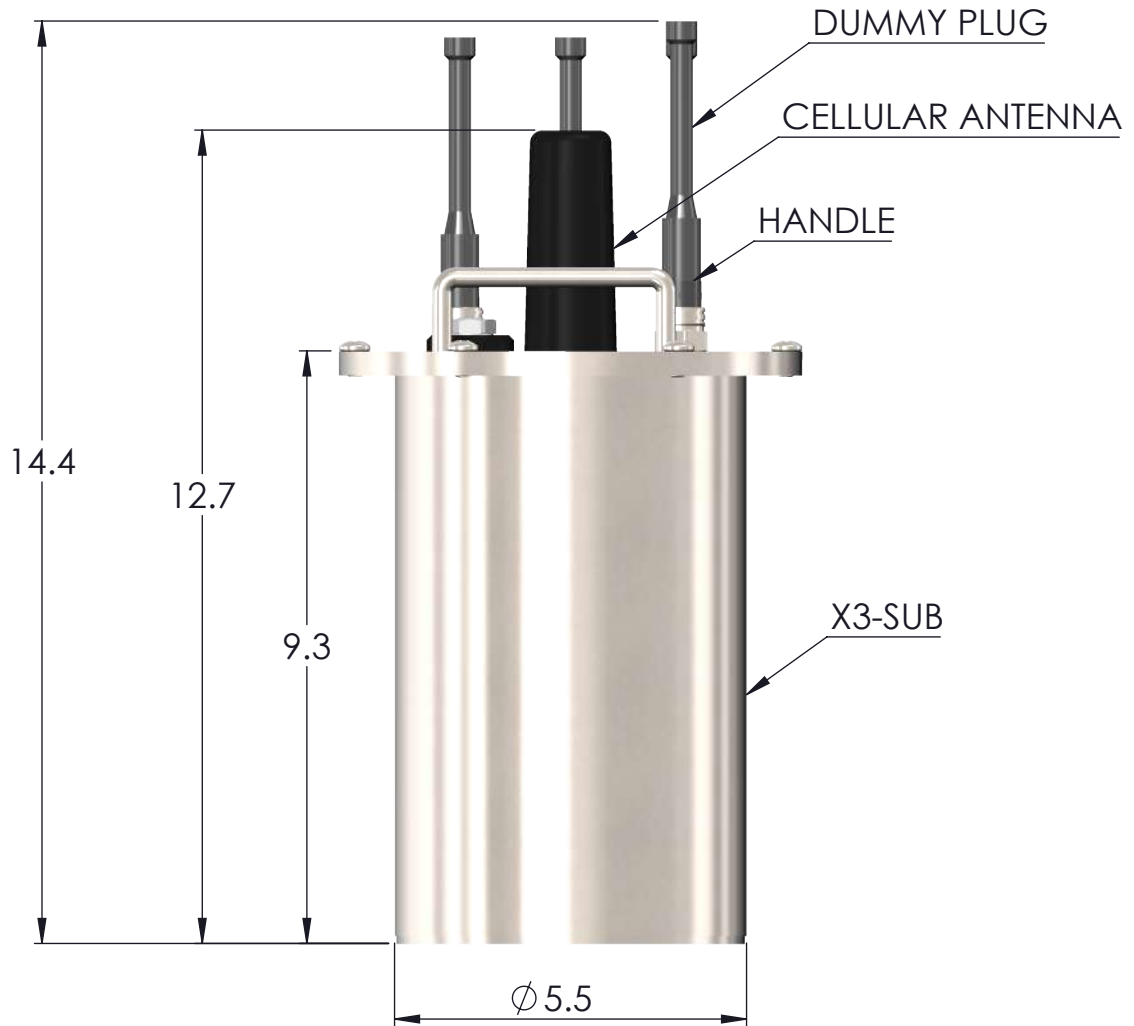

MCBH-8-MP SS
SENSOR PORT (3x)

Ø7.3

MCBH-6-FS SS
SOLAR/HOST PORT

VENT

ANTENNA PLUG

DRAWING DIMENSIONS IN INCHES

TITLE:

NEXSENS X3-SUB SUBMERSIBLE DATA LOGGER

DRAWING NUMBER:

NEX760

SHEET:

1 of 5

This drawing and the information thereon is the property of NexSens Technology
All unauthorized use and reproduction is prohibited. <www.NexSens.com>

MCBH-8-MP SS
SENSOR PORT (3x)

Ø7.3

MCBH-6-FS SS
SOLAR/HOST PORT

VENT

DRAWING DIMENSIONS IN INCHES

TITLE:
NEXSENS X3-SUB CELLULAR SUBMERSIBLE DATA LOGGER

DRAWING NUMBER:
NEX761

SHEET:
2 of 5

This drawing and the information thereon is the property of NexSens Technology
All unauthorized use and reproduction is prohibited. <www.NexSens.com>