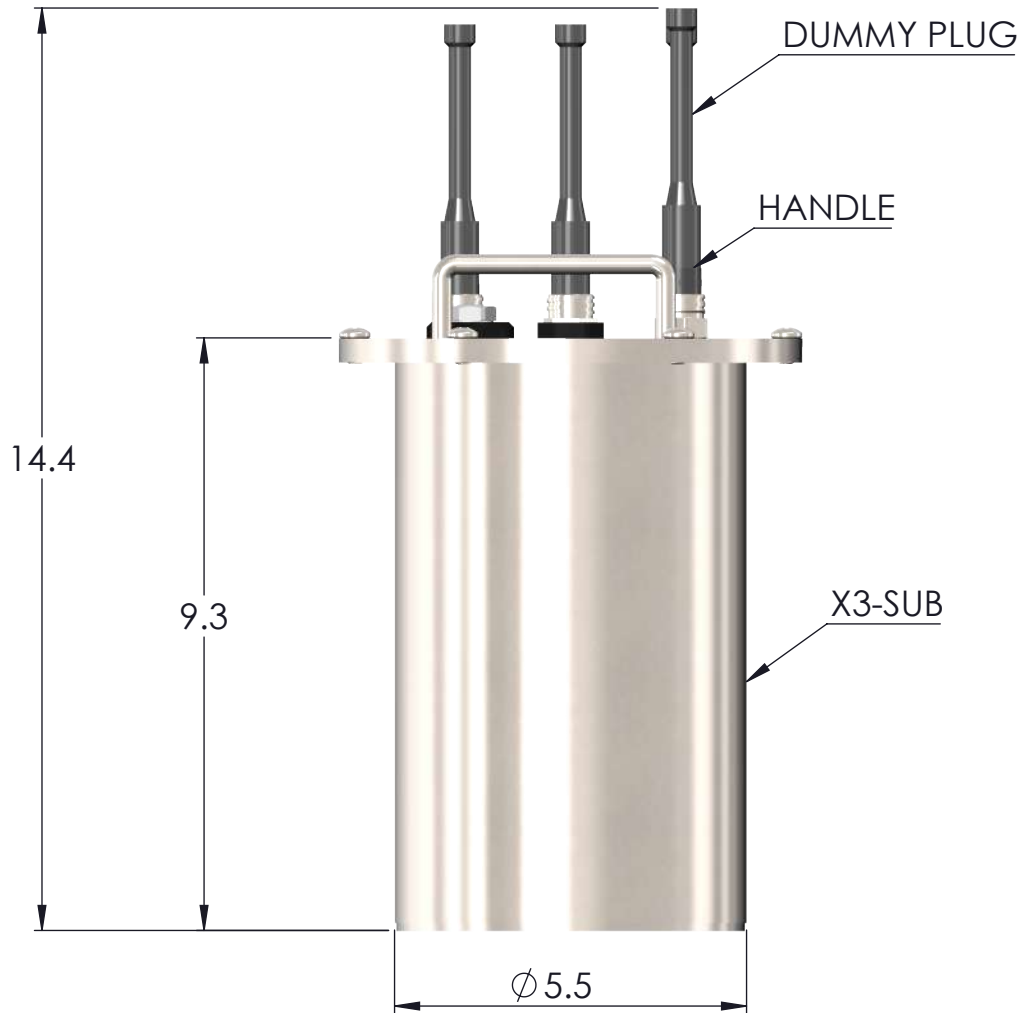

MCBH-8-MP SS
SENSOR PORT (3x)

Ø7.3

MCBH-6-FS SS
SOLAR/HOST PORT

VENT

ANTENNA PLUG

DRAWING DIMENSIONS IN INCHES

TITLE:

NEXSENS X3-SUB SUBMERSIBLE DATA LOGGER

Ø7.3

MCBH-6-FS SS
SOLAR/HOST PORT

VENT

DRAWING DIMENSIONS IN INCHES

TITLE:
NEXSENS X3-SUB CELLULAR SUBMERSIBLE DATA LOGGER

DRAWING NUMBER:
NEX761

SHEET:
2 of 5

This drawing and the information thereon is the property of NexSens Technology
All unauthorized use and reproduction is prohibited. <www.NexSens.com>