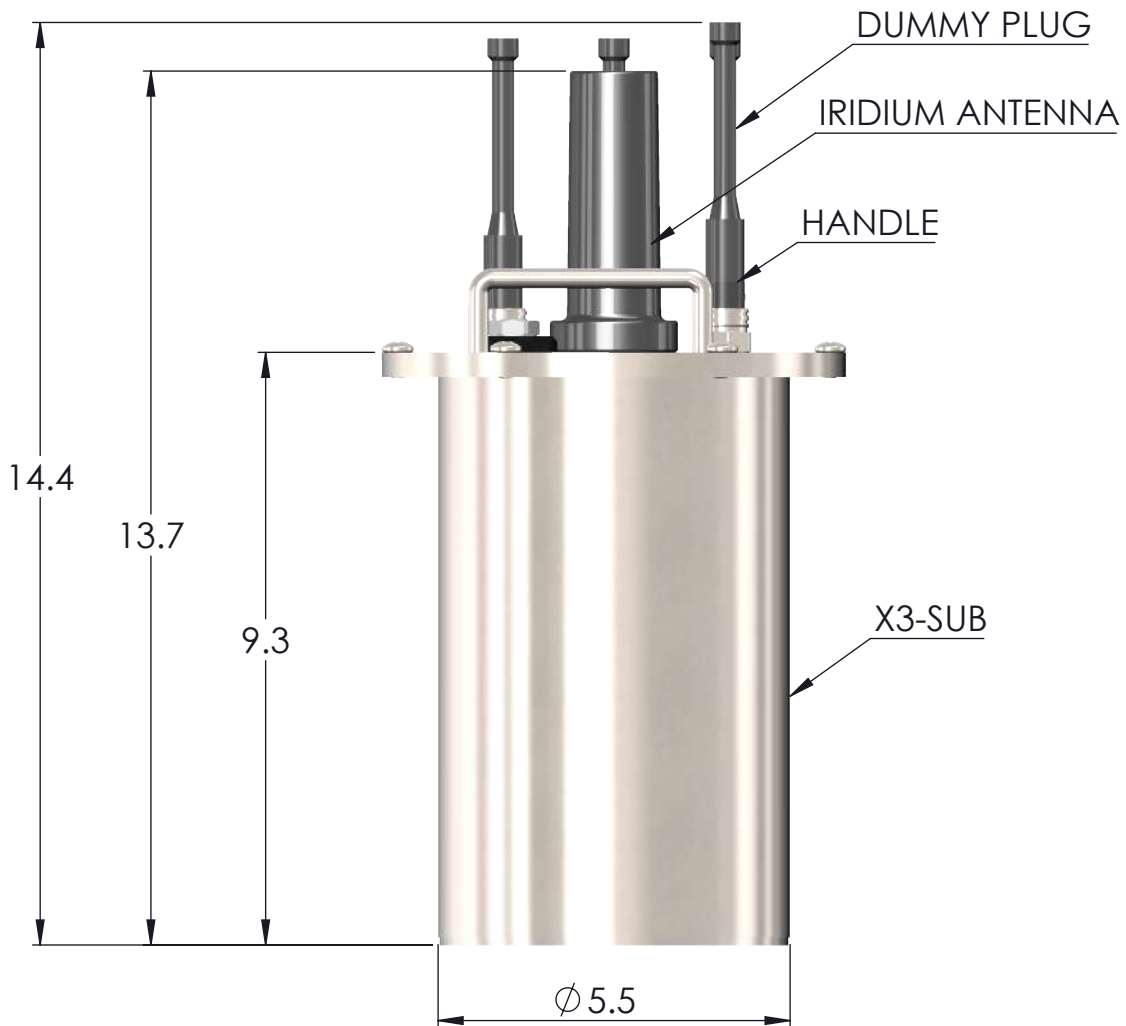

MCBH-8-MP SS
SENSOR PORT (3x)

$\phi 7.3$

MCBH-6-FS SS
SOLAR/HOST PORT

VENT

DRAWING DIMENSIONS IN INCHES

TITLE:
NEXSENS X3-SUB IRIDIUM SUBMERSIBLE DATA LOGGER

DRAWING NUMBER:
NEX762

SHEET:
3 of 5

This drawing and the information thereon is the property of NexSens Technology
All unauthorized use and reproduction is prohibited. <www.NexSens.com>