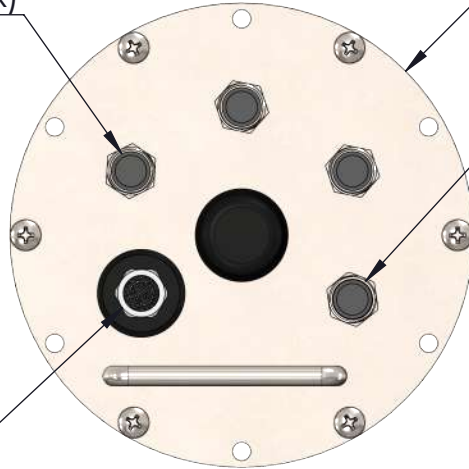

MCBH-8-MP SS
SENSOR PORT (3x)

Ø7.3

MCBH-6-FS SS
SOLAR/HOST PORT

VENT

ANTENNA PLUG

DRAWING DIMENSIONS IN INCHES

TITLE:

NEXSENS X3-SUB SUBMERSIBLE DATA LOGGER

DRAWING NUMBER:

NEX760

SHEET:

1 of 5

This drawing and the information thereon is the property of NexSens Technology
All unauthorized use and reproduction is prohibited. <www.NexSens.com>

MCBH-8-MP SS
SENSOR PORT (3x)

Ø7.3

MCBH-6-FS SS
SOLAR/HOST PORT

VENT

DRAWING DIMENSIONS IN INCHES

TITLE:
NEXSENS X3-SUB CELLULAR SUBMERSIBLE DATA LOGGER

DRAWING NUMBER:
NEX761

SHEET:
2 of 5

This drawing and the information thereon is the property of NexSens Technology
All unauthorized use and reproduction is prohibited. <www.NexSens.com>