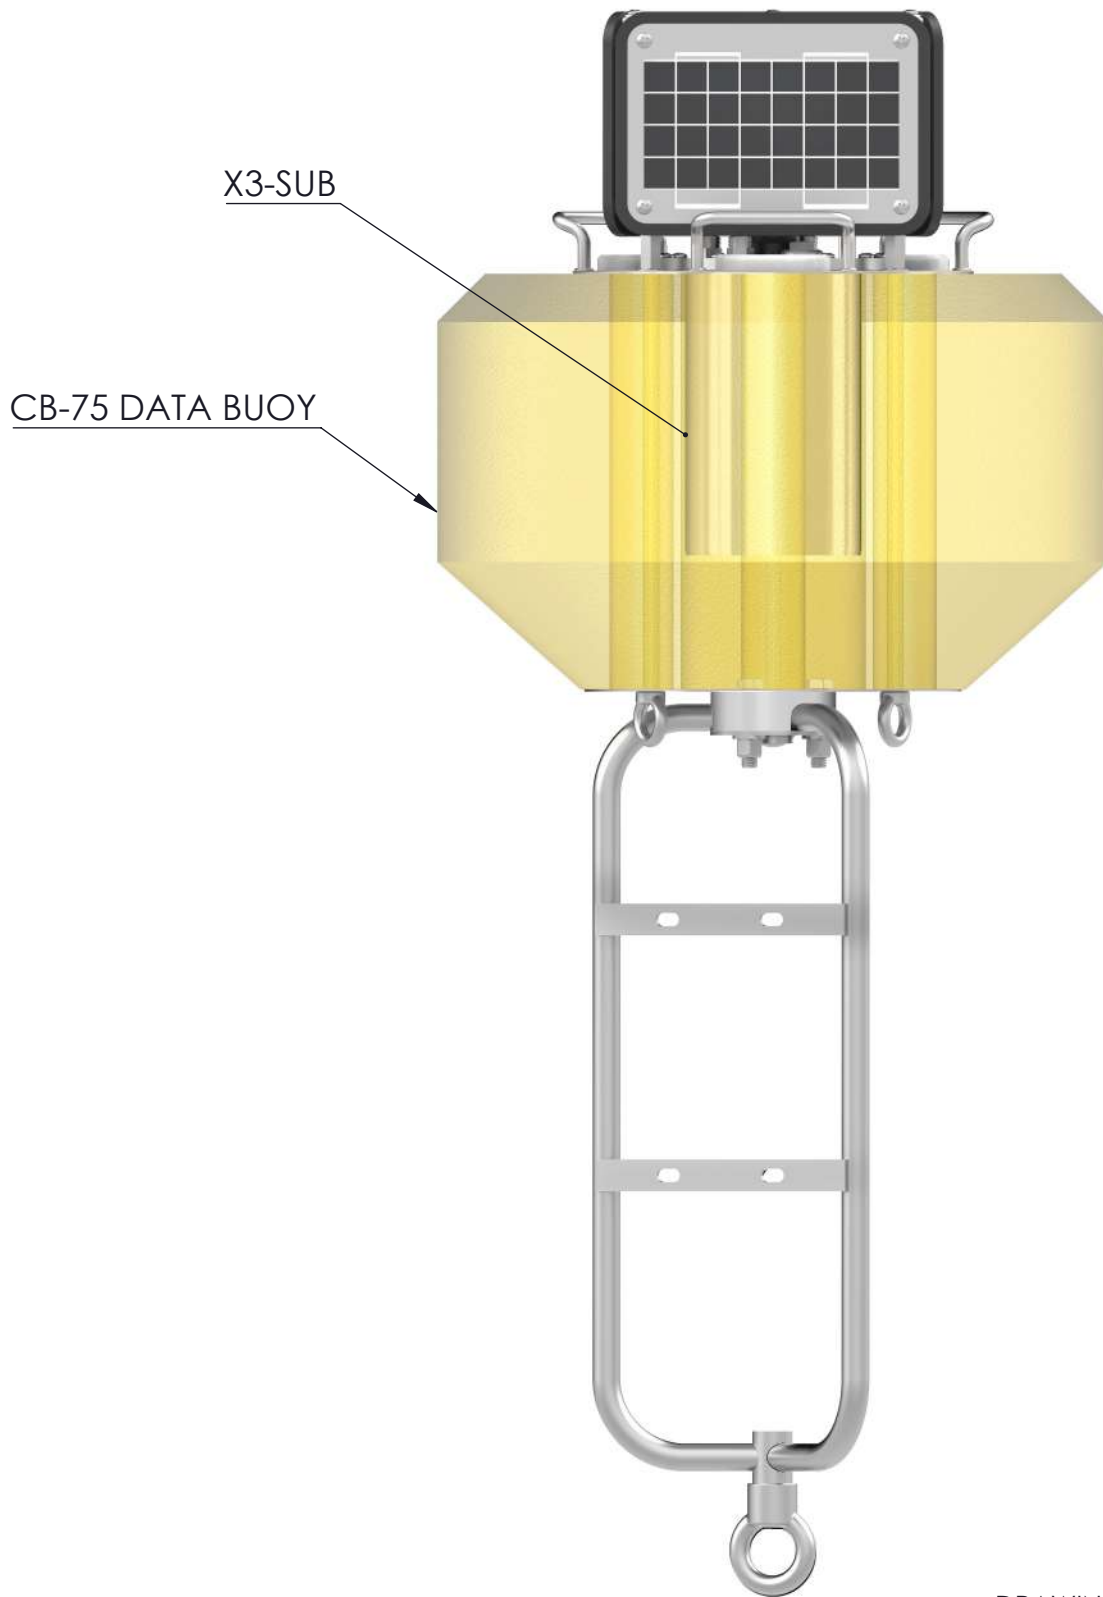

MCBH-8-MP SS
SENSOR PORT (3x)

Ø7.3

MCBH-6-FS SS
SOLAR/HOST PORT

VENT

ANTENNA PLUG

DRAWING DIMENSIONS IN INCHES

TITLE:

NEXSENS X3-SUB SUBMERSIBLE DATA LOGGER

Ø7.3

MCBH-6-FS SS
SOLAR/HOST PORT

VENT

DRAWING DIMENSIONS IN INCHES

TITLE:
NEXSENS X3-SUB CELLULAR SUBMERSIBLE DATA LOGGER

DRAWING NUMBER:
NEX761

SHEET:
2 of 5

This drawing and the information thereon is the property of NexSens Technology
All unauthorized use and reproduction is prohibited. <www.NexSens.com>

This drawing and the information thereon is the property of NexSens Technology
All unauthorized use and reproduction is prohibited. <www.NexSens.com>

BUOY MOUNTING SCREWS (6x)

X3-SUB

CB-75 DATA BUOY

DRAWING DIMENSIONS IN INCHES

TITLE:
NEXSENS X3-SUB SUBMERSIBLE DATA LOGGER - CB-75 DATA BUOY

DRAWING NUMBER:
NEX763

SHEET:
4 of 5

This drawing and the information thereon is the property of NexSens Technology
All unauthorized use and reproduction is prohibited. <www.NexSens.com>