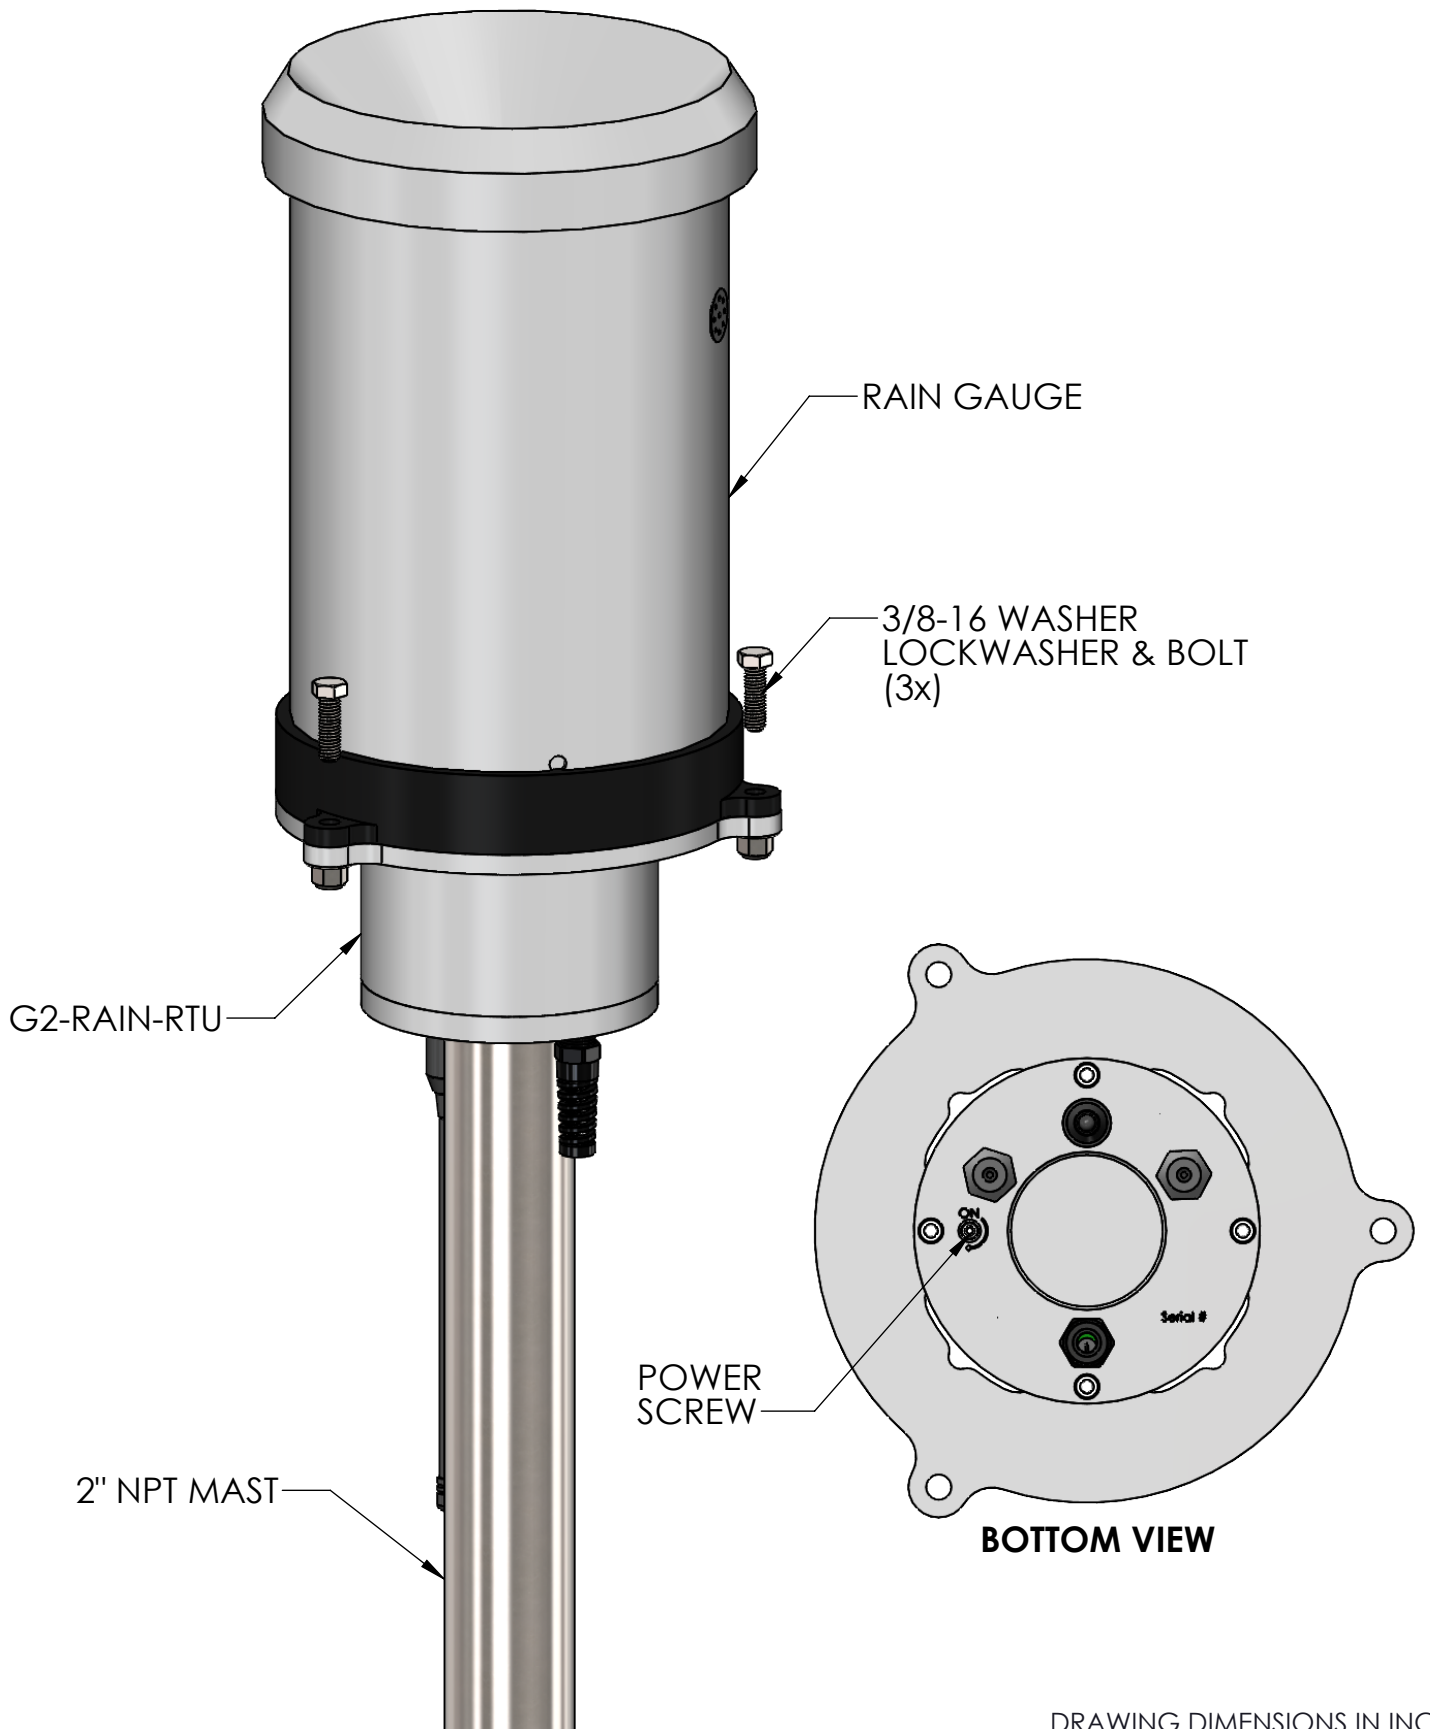

DRAWING DIMENSIONS IN INCHES

TITLE:  
NEXSENS G2-RAIN POLE MOUNT SYSTEM

DRAWING NUMBER:  
NEX414

SHEET:  
3 of 4

This drawing and the information thereon is the property of NexSens Technology  
All unauthorized use and reproduction is prohibited. <[www.NexSens.com](http://www.NexSens.com)>