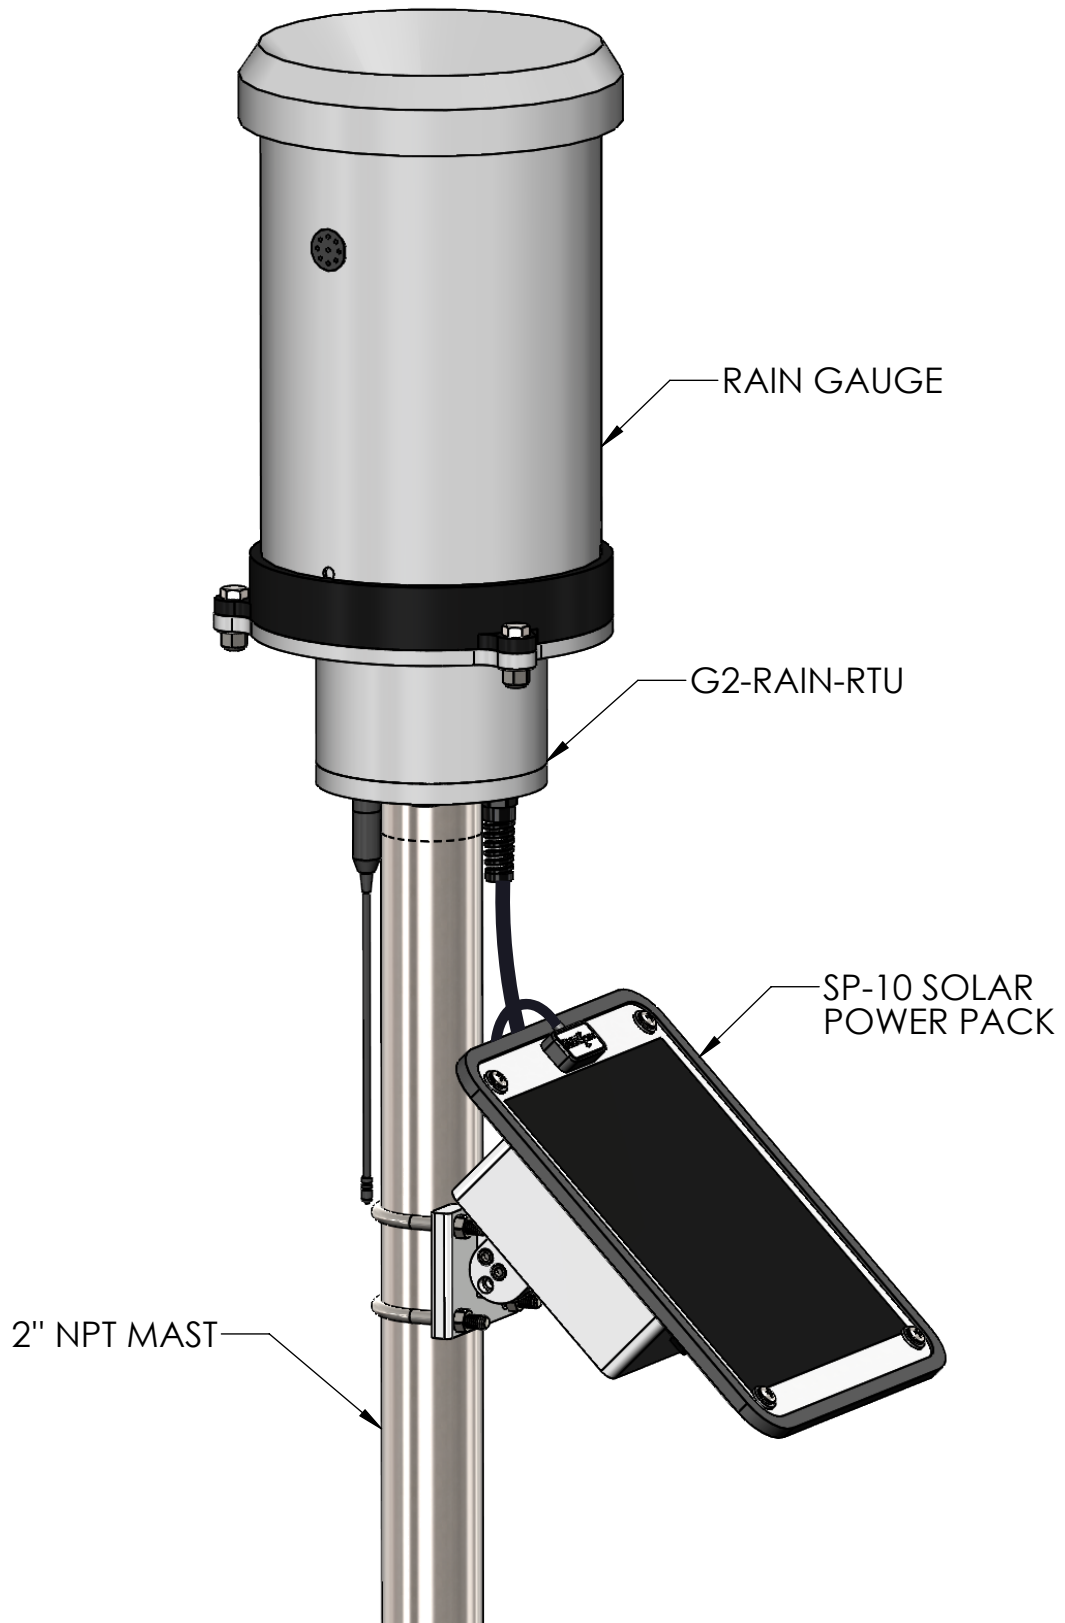

DRAWING DIMENSIONS IN INCHES

TITLE:  
NEXSENS G2-RAIN POLE MOUNT SYSTEM

DRAWING NUMBER:  
NEX414

SHEET:  
3 of 4

This drawing and the information thereon is the property of NexSens Technology  
All unauthorized use and reproduction is prohibited. <[www.NexSens.com](http://www.NexSens.com)>