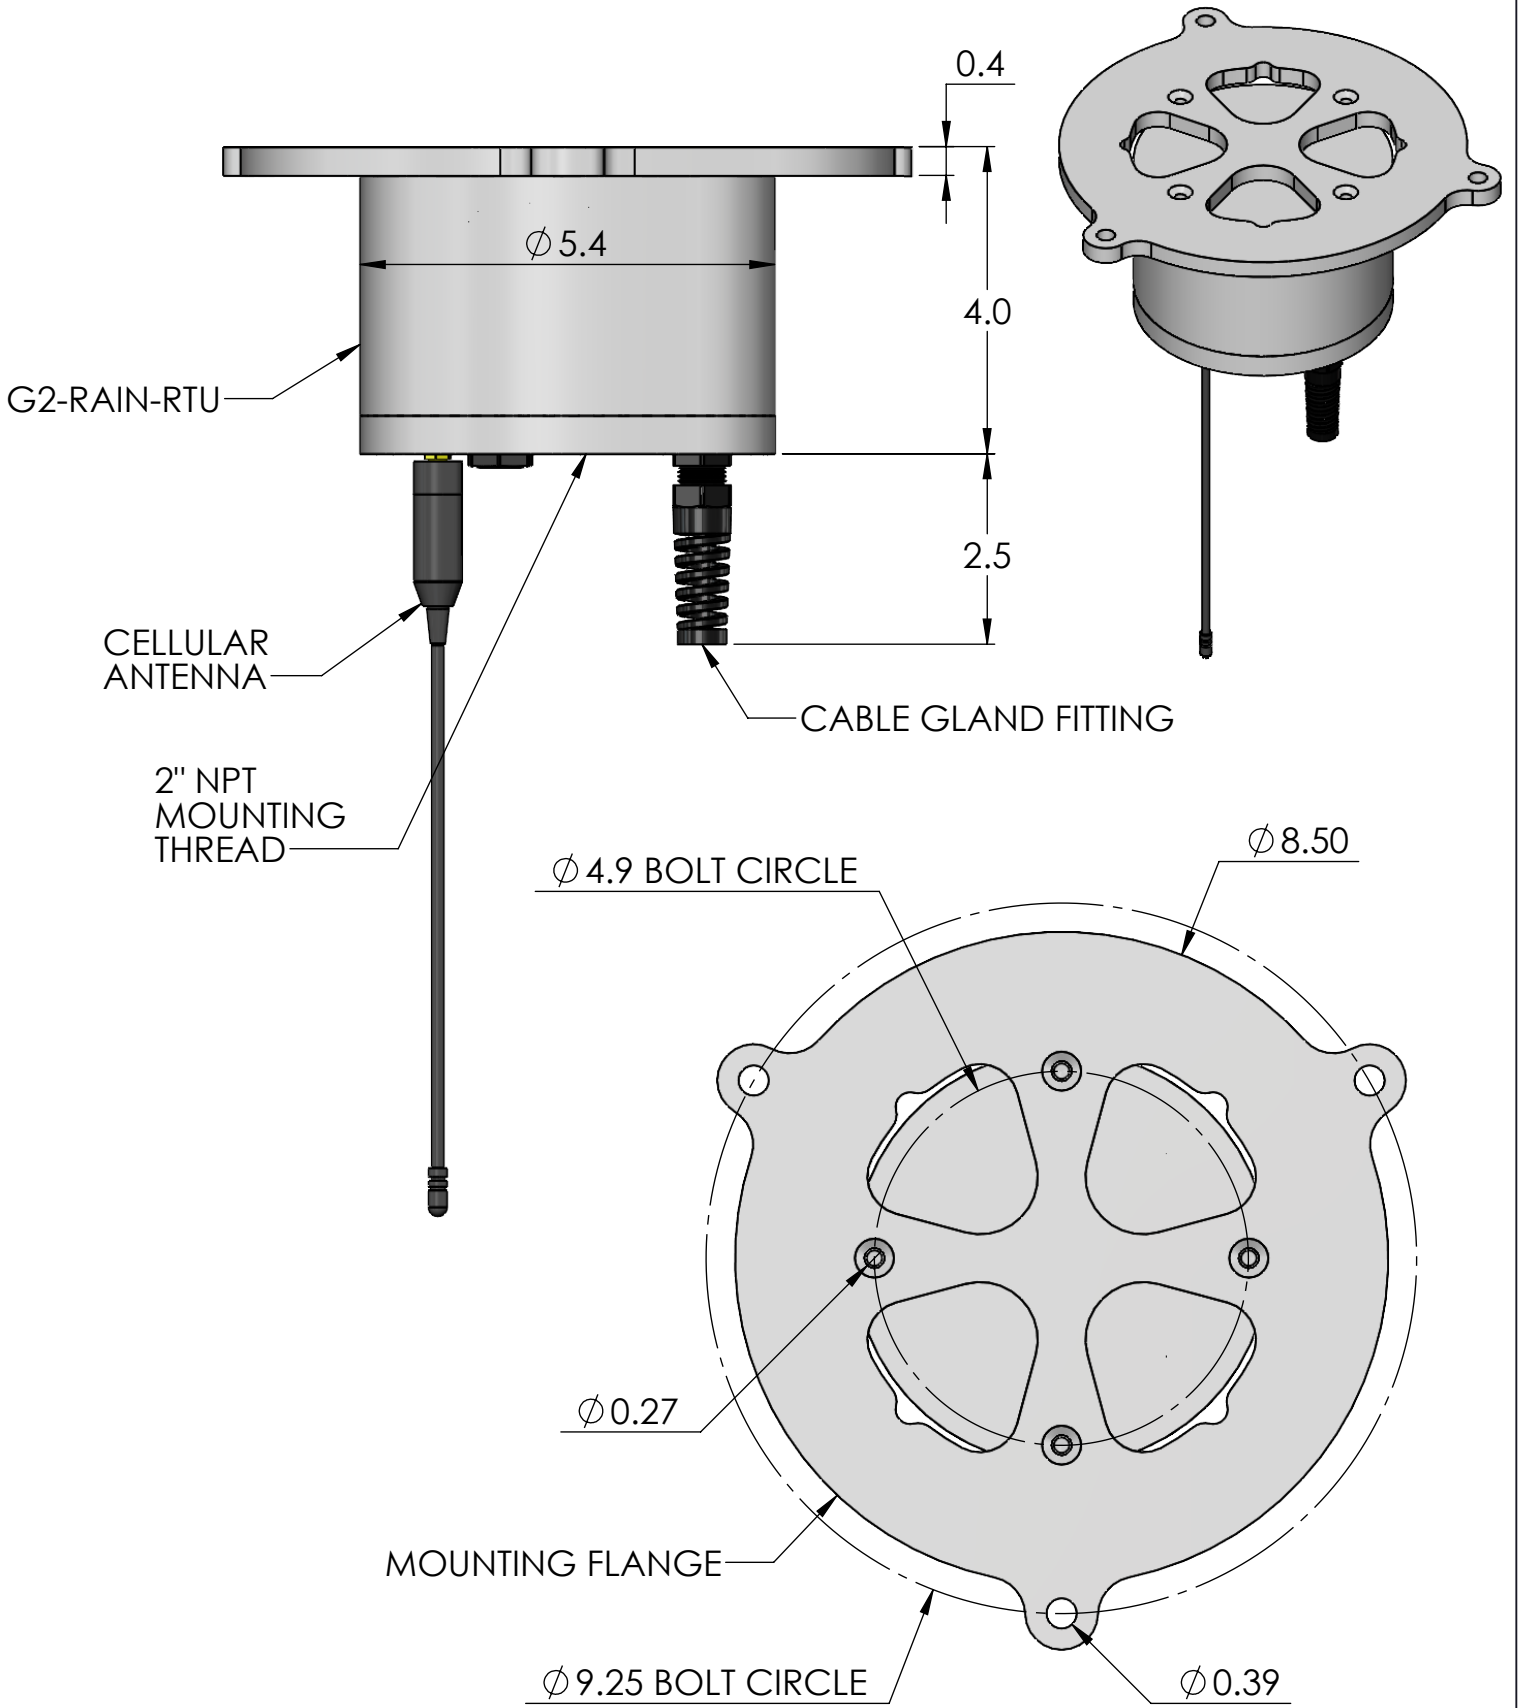

DRAWING DIMENSIONS IN INCHES

TITLE:  
NEXSENS G2-RAIN SYSTEM

DRAWING NUMBER:  
NEX412

SHEET:  
1 of 4

This drawing and the information thereon is the property of NexSens Technology  
All unauthorized use and reproduction is prohibited. <www.NexSens.com>

DRAWING DIMENSIONS IN INCHES

TITLE:  
NEXSENS G2-RAIN-RTU

DRAWING NUMBER:  
NEX413

SHEET:  
2 of 4

This drawing and the information thereon is the property of NexSens Technology  
All unauthorized use and reproduction is prohibited. <[www.NexSens.com](http://www.NexSens.com)>

DRAWING DIMENSIONS IN INCHES

TITLE:  
NEXSENS G2-RAIN POLE MOUNT SYSTEM

DRAWING NUMBER:  
NEX414

SHEET:  
3 of 4

This drawing and the information thereon is the property of NexSens Technology  
All unauthorized use and reproduction is prohibited. <[www.NexSens.com](http://www.NexSens.com)>

DRAWING DIMENSIONS IN INCHES

TITLE: <b>NEXSENS G2-RAIN POLE MOUNT SOLAR SYSTEM</b>	
DRAWING NUMBER: <b>NEX415</b>	SHEET: <b>4 of 4</b>
This drawing and the information thereon is the property of NexSens Technology All unauthorized use and reproduction is prohibited. < <a href="http://www.NexSens.com">www.NexSens.com</a> >	