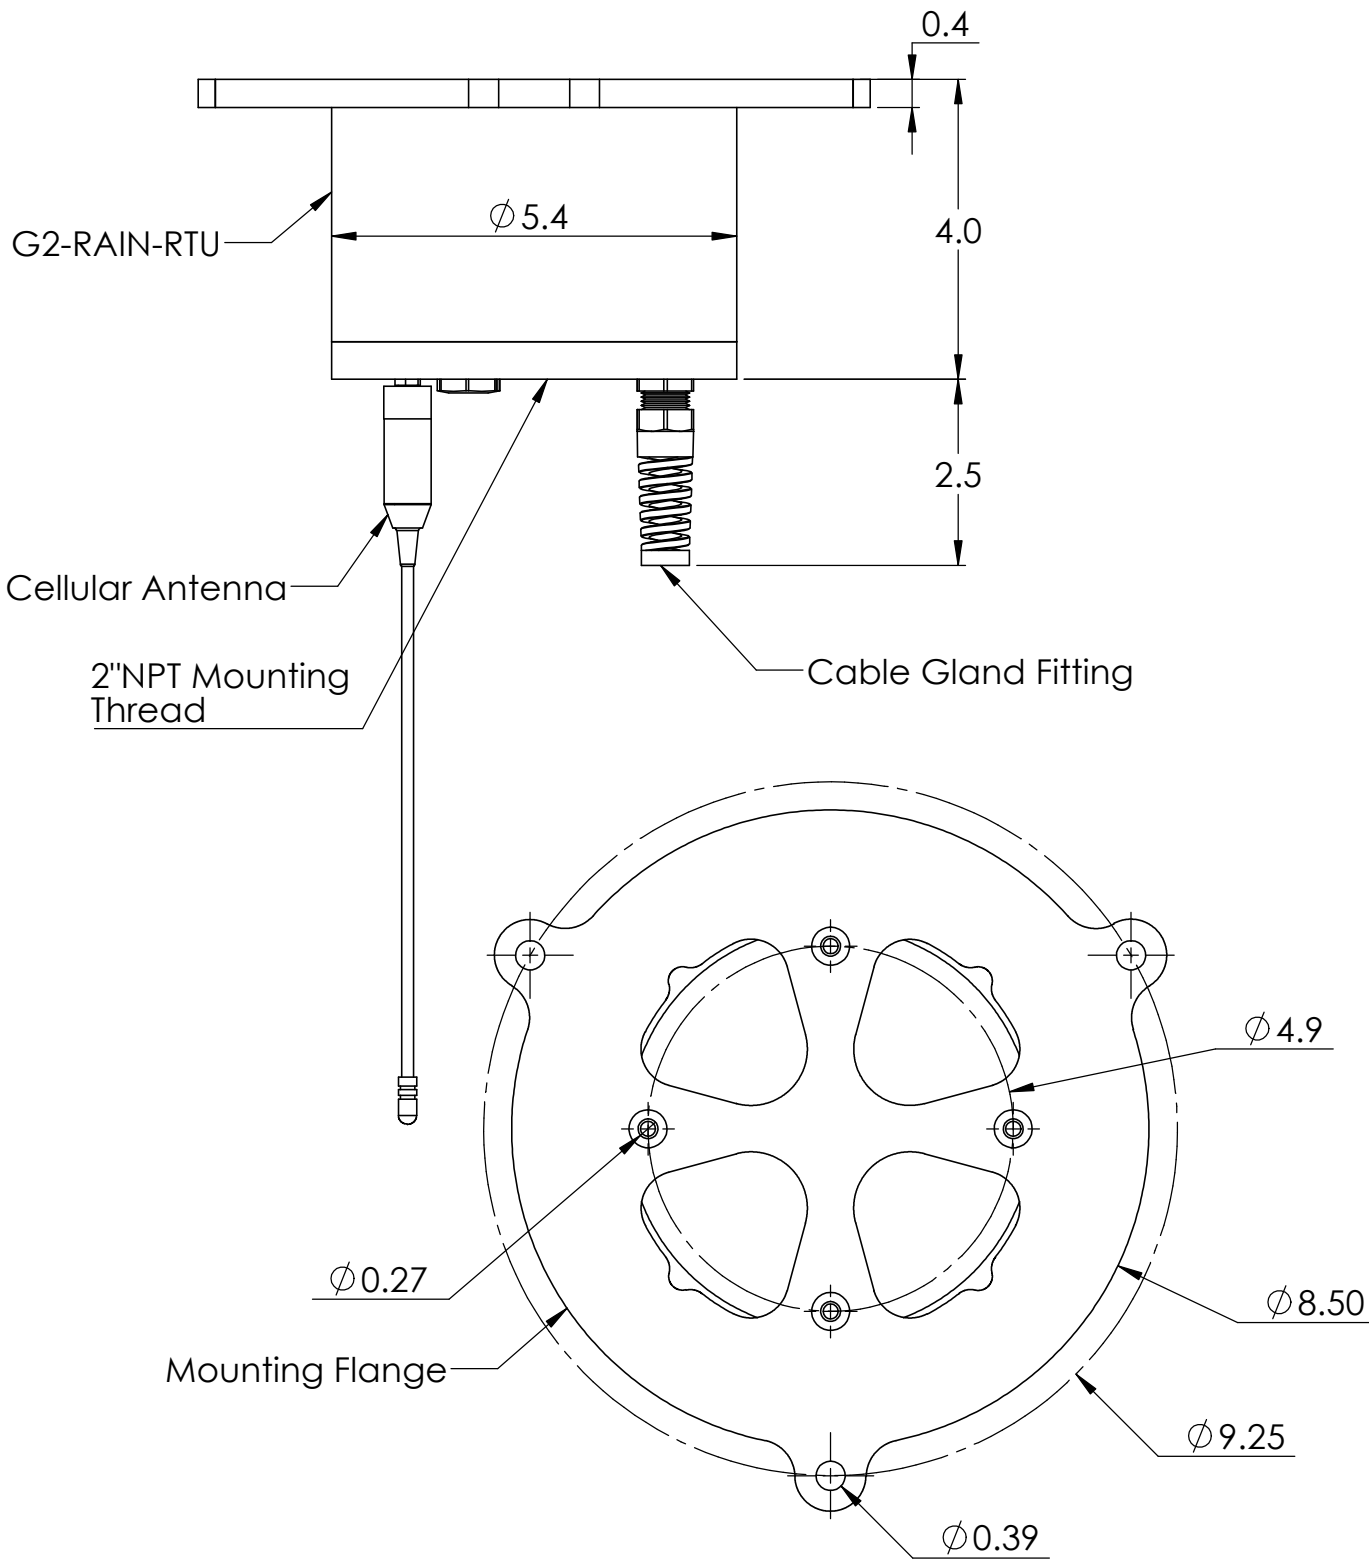

DRAWING DIMENSIONS IN INCHES

TITLE:

NEXSENS G2-RAIN

DRAWING NUMBER:

NEX306

SHEET:

1 of 2

This drawing and the information thereon is the property of NexSens Technology
 All unauthorized use and reproduction is prohibited. <www.NexSens.com>

DRAWING DIMENSIONS IN INCHES

TITLE:

NEXSENS G2-RAIN-RTU

DRAWING NUMBER:

NEX307

SHEET:

2 of 2

This drawing and the information thereon is the property of NexSens Technology
 All unauthorized use and reproduction is prohibited. <www.NexSens.com>