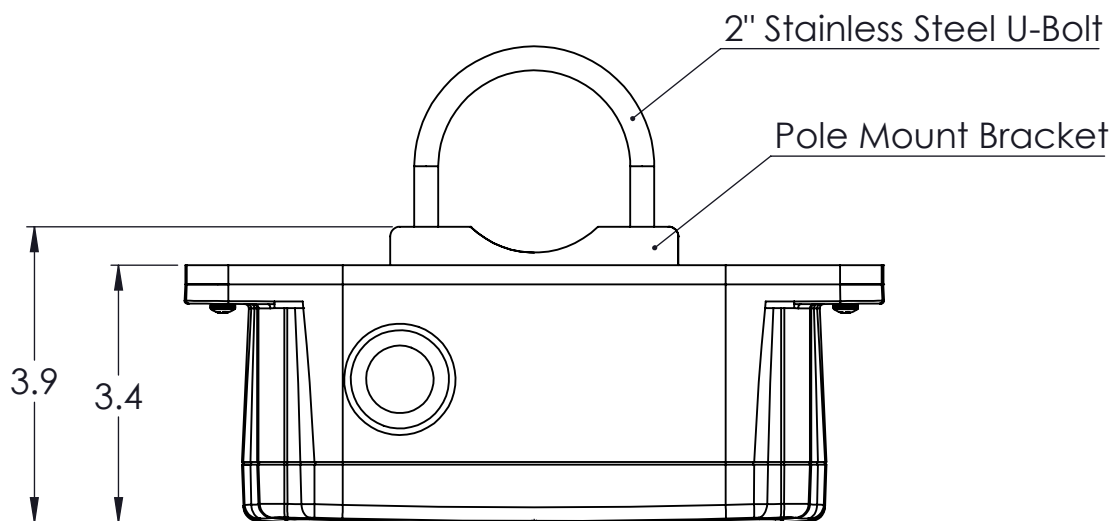

DRAWING DIMENSIONS IN INCHES

TITLE:  
NEXSENS G2-ISI

DRAWING NUMBER:  
NEX323

SHEET:  
1 of 3

This drawing and the information thereon is the property of NexSens Technology  
All unauthorized use and reproduction is prohibited. <www.NexSens.com>

DRAWING DIMENSIONS IN INCHES

TITLE:  
NEXSENS G2-ISI

DRAWING NUMBER:  
NEX324

SHEET:  
2 of 3

This drawing and the information thereon is the property of NexSens Technology  
All unauthorized use and reproduction is prohibited. <www.NexSens.com>

DRAWING DIMENSIONS IN INCHES

TITLE:  
NEXSENS SP-6

DRAWING NUMBER:  
NEX311

SHEET:  
3 of 3

This drawing and the information thereon is the property of NexSens Technology  
All unauthorized use and reproduction is prohibited. <www.NexSens.com>