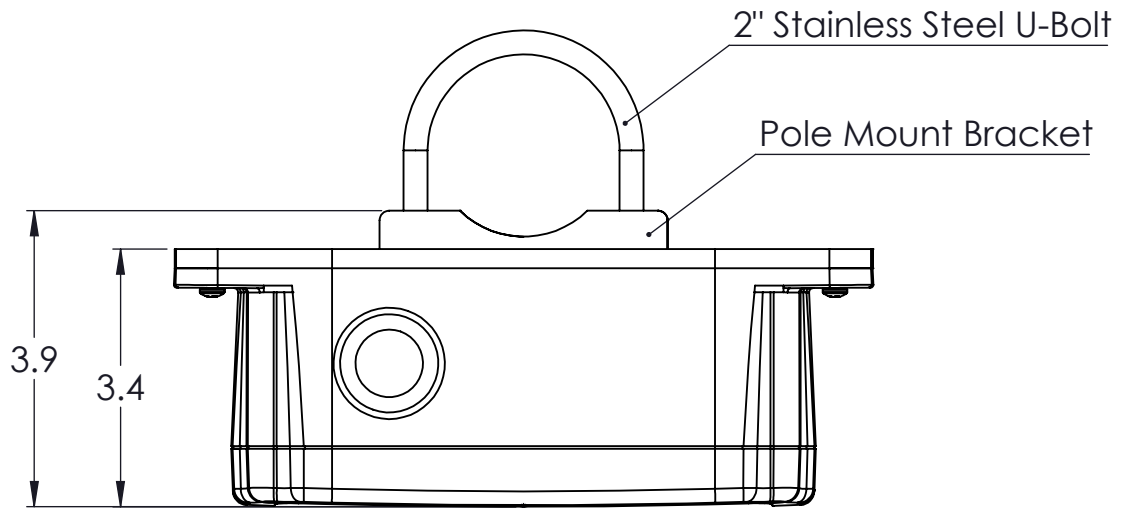

2" Aluminum Pipe

2" NPT Pipe Coupling

26

9.9

DRAWING DIMENSIONS IN INCHES

TITLE:
NEXSENS G2-INW

DRAWING NUMBER:
NEX321

SHEET:
1 of 3

This drawing and the information thereon is the property of NexSens Technology
All unauthorized use and reproduction is prohibited. <www.NexSens.com>

DRAWING DIMENSIONS IN INCHES

TITLE:
NEXSENS G2-INW

DRAWING NUMBER:
NEX322

SHEET:
2 of 3

This drawing and the information thereon is the property of NexSens Technology
All unauthorized use and reproduction is prohibited. <www.NexSens.com>

DRAWING DIMENSIONS IN INCHES

TITLE:
NEXSENS SP-6