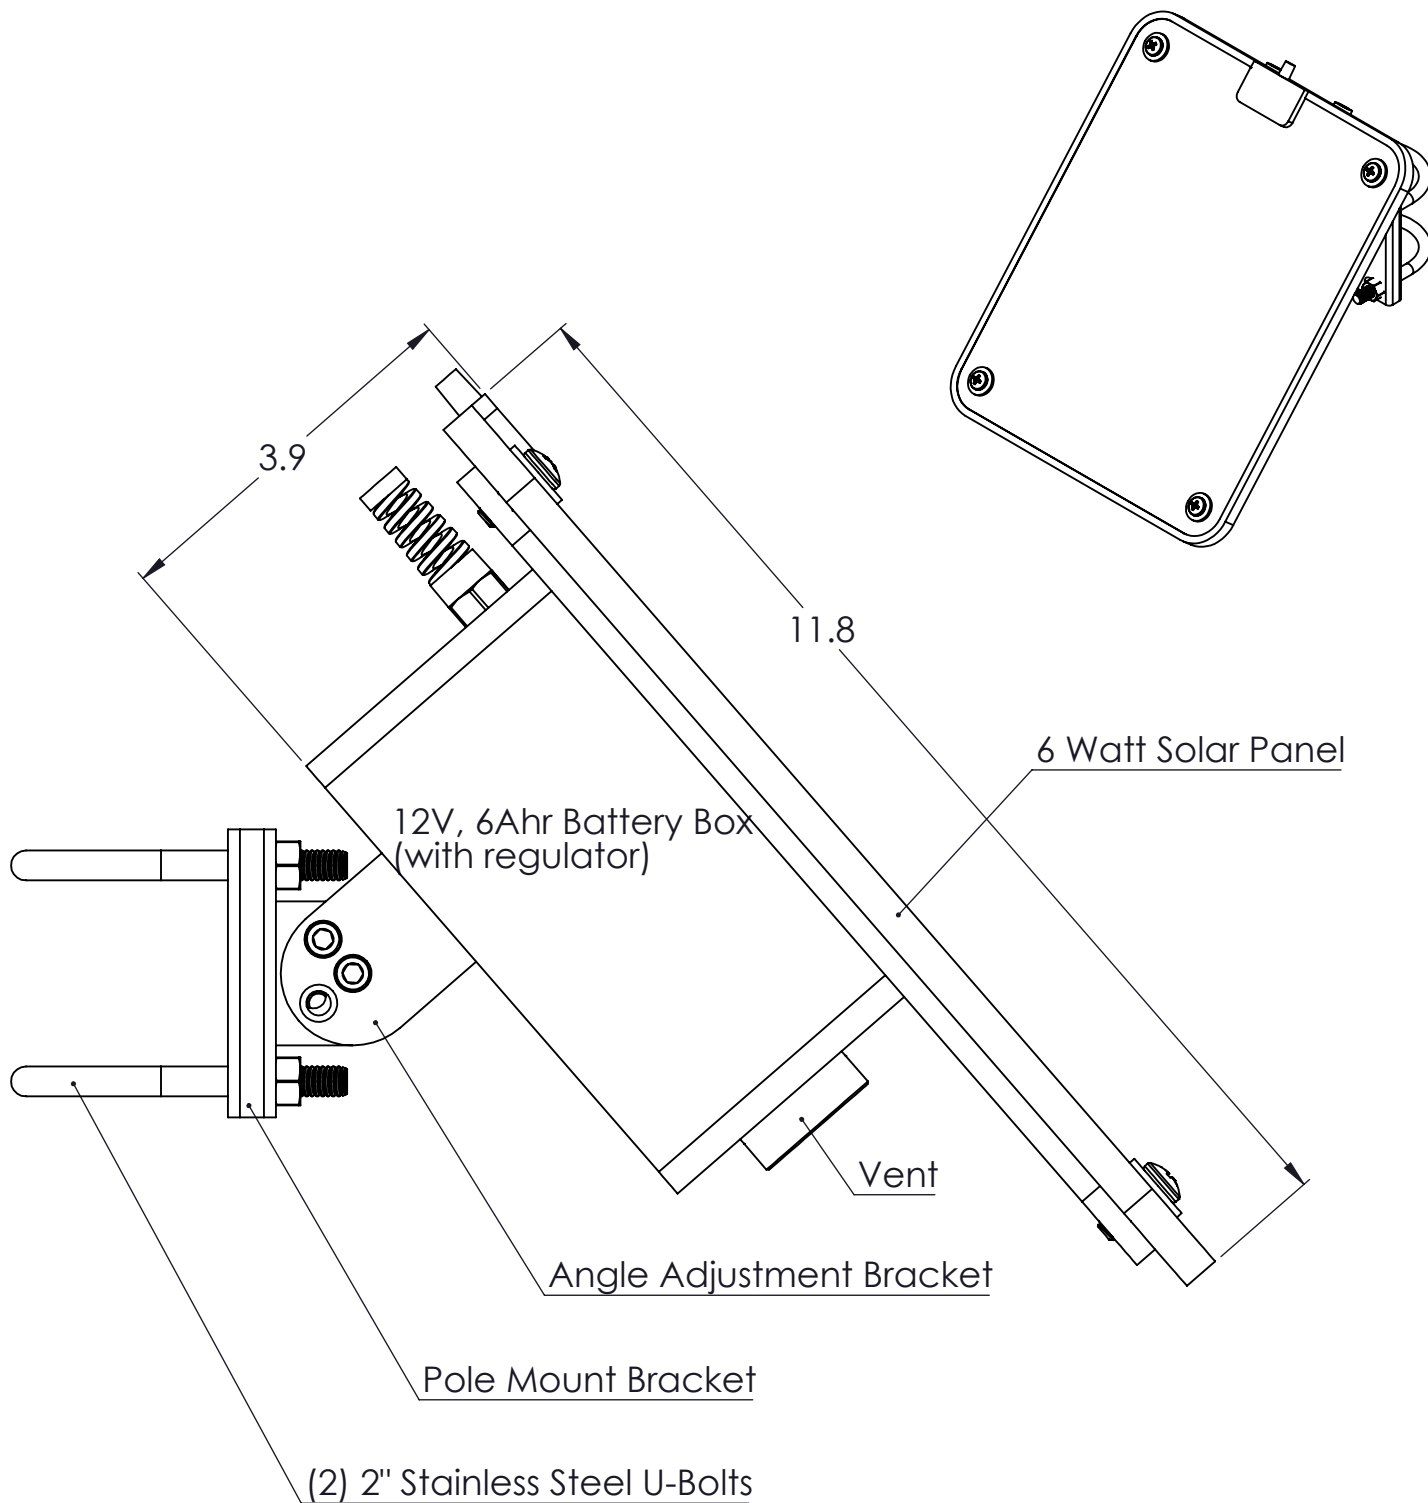

2" Aluminum Pipe

2" NPT Pipe Coupling

26

9.9

DRAWING DIMENSIONS IN INCHES

TITLE:
NEXSENS G2-INW

DRAWING NUMBER:
NEX321

SHEET:
1 of 3

This drawing and the information thereon is the property of NexSens Technology
All unauthorized use and reproduction is prohibited. <www.NexSens.com>

DRAWING DIMENSIONS IN INCHES

TITLE:
NEXSENS G2-INW

DRAWING NUMBER:
NEX322

SHEET:
2 of 3

This drawing and the information thereon is the property of NexSens Technology
All unauthorized use and reproduction is prohibited. <www.NexSens.com>

DRAWING DIMENSIONS IN INCHES

TITLE:
NEXSENS SP-6