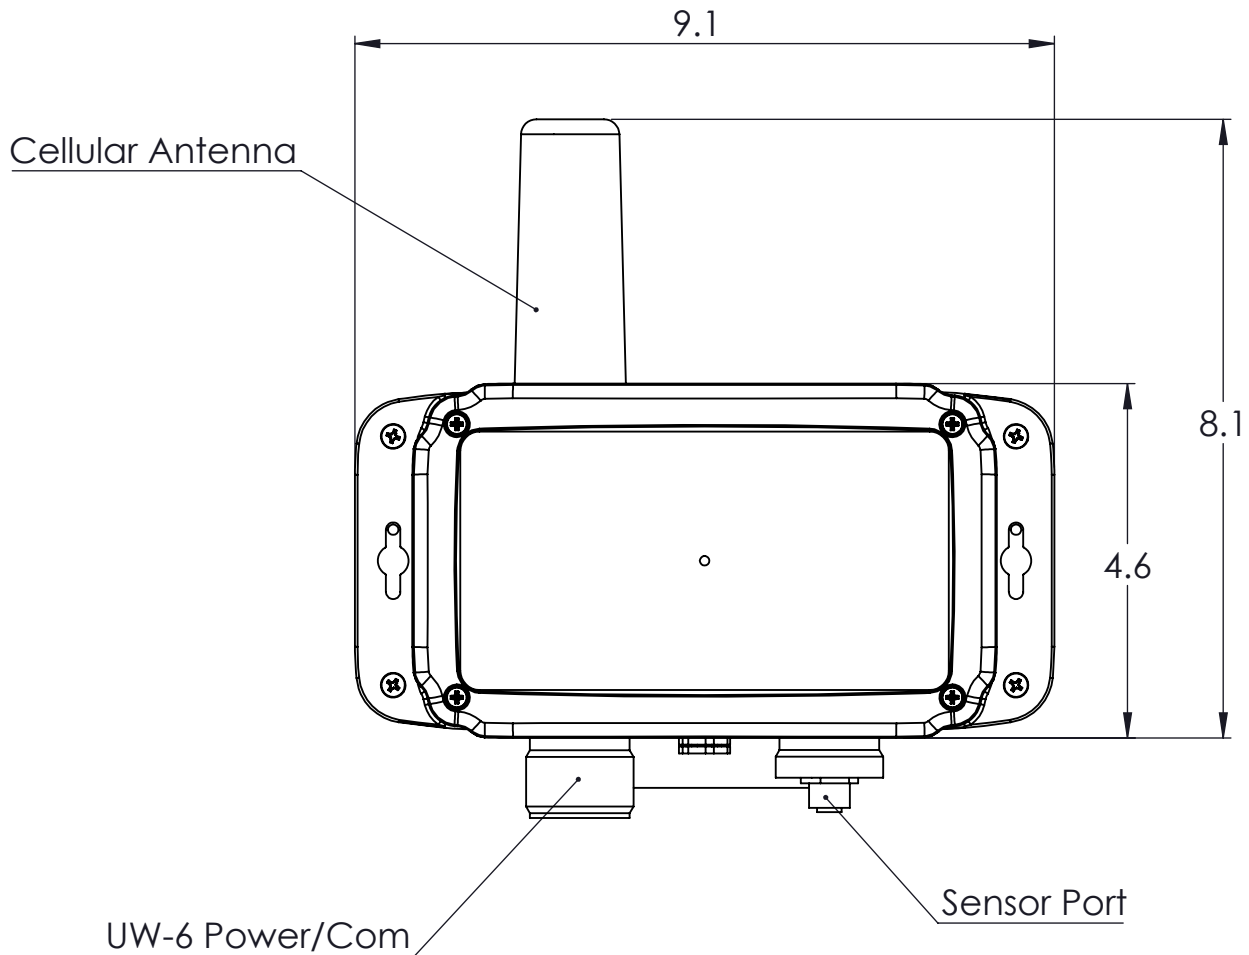

2" Aluminum Pipe

2" NPT Pipe Coupling

26

9.9

DRAWING DIMENSIONS IN INCHES

TITLE:
NEXSENS G2-INW

DRAWING NUMBER:
NEX321

SHEET:
1 of 3

This drawing and the information thereon is the property of NexSens Technology
All unauthorized use and reproduction is prohibited. <www.NexSens.com>

DRAWING DIMENSIONS IN INCHES

TITLE:
NEXSENS G2-INW

DRAWING NUMBER:
NEX322