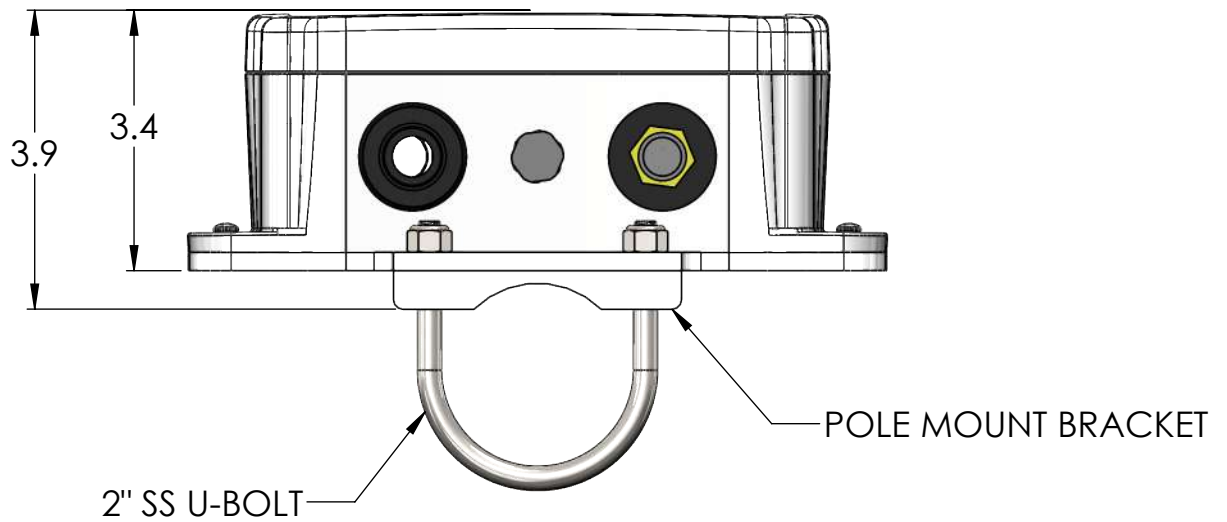

DRAWING DIMENSIONS IN INCHES

TITLE:  
NEXSENS G2-EXO WATER QUALITY MONITOR

DRAWING NUMBER:  
NEX417

SHEET:  
1 of 4

This drawing and the information thereon is the property of NexSens Technology  
All unauthorized use and reproduction is prohibited. <[www.NexSens.com](http://www.NexSens.com)>

DRAWING DIMENSIONS IN INCHES

TITLE:  
NEXSENS G2-EXO WATER QUALITY MONITOR RTU

DRAWING NUMBER:  
NEX418

SHEET:  
2 of 4

This drawing and the information thereon is the property of NexSens Technology  
All unauthorized use and reproduction is prohibited. <[www.NexSens.com](http://www.NexSens.com)>