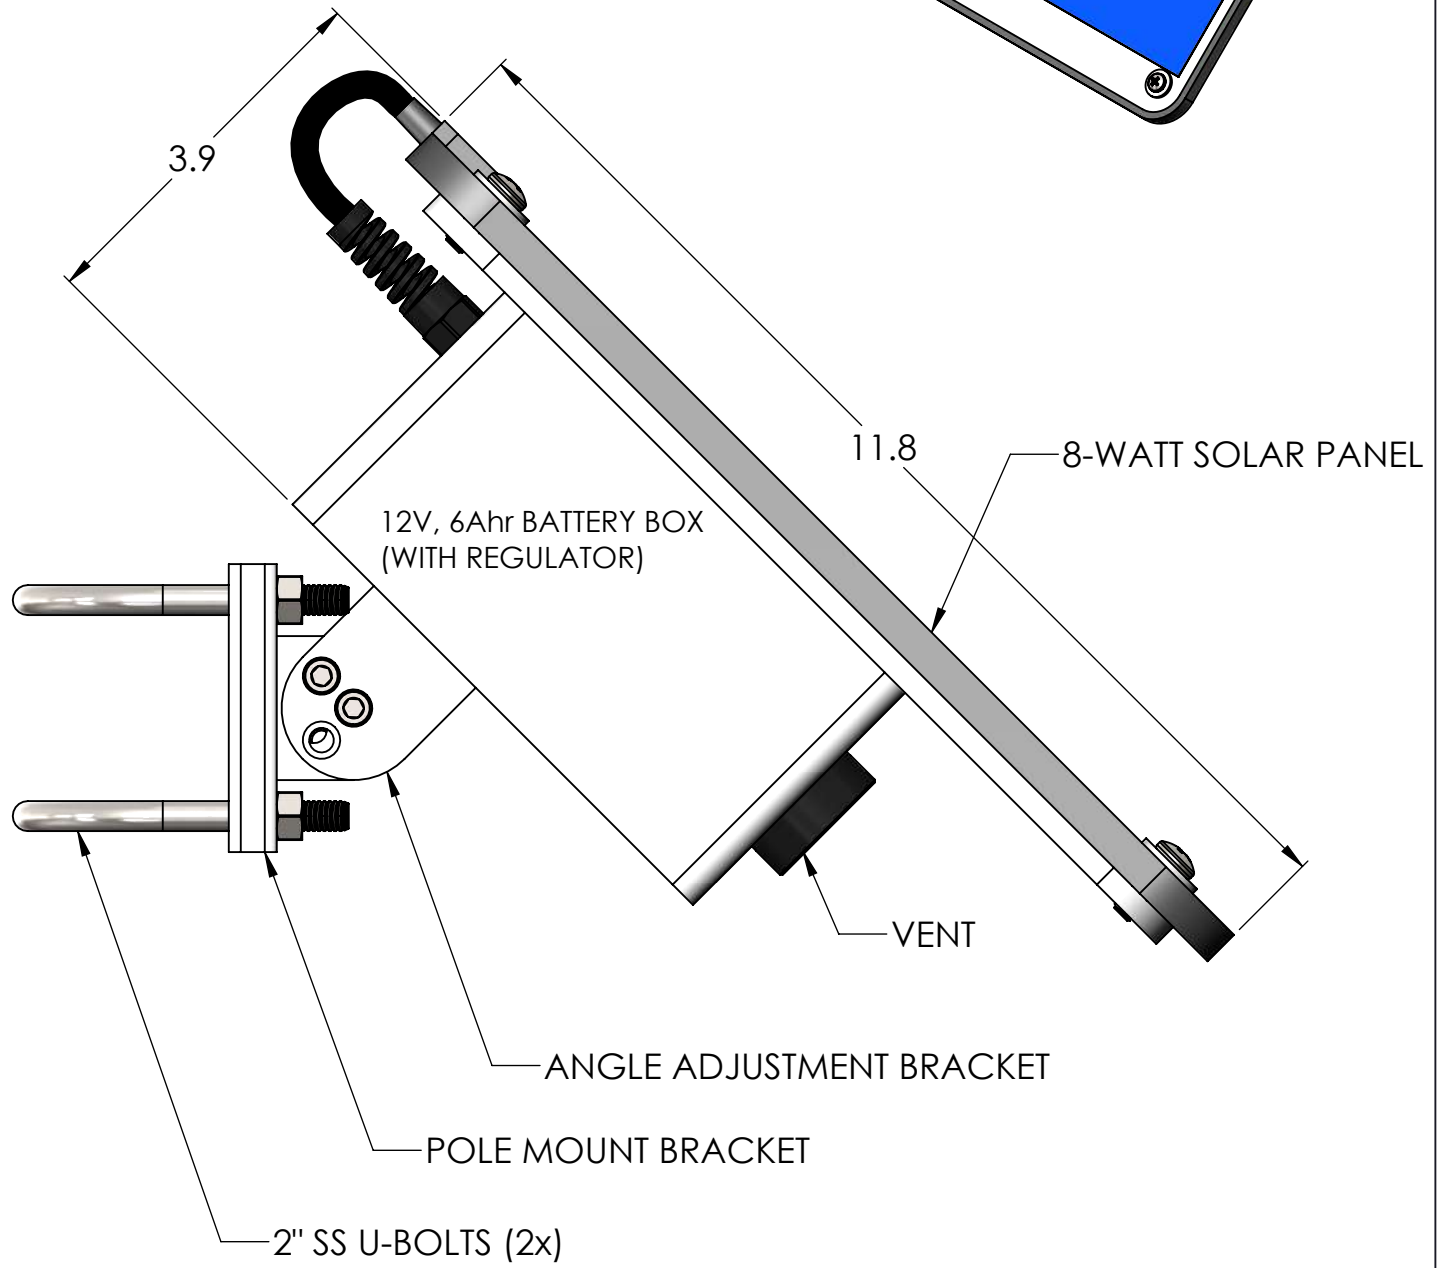

DRAWING DIMENSIONS IN INCHES

TITLE:  
NEXSENS G2-EXO WATER QUALITY MONITOR

DRAWING NUMBER:  
NEX417

SHEET:  
1 of 4

This drawing and the information thereon is the property of NexSens Technology  
All unauthorized use and reproduction is prohibited. <[www.NexSens.com](http://www.NexSens.com)>

DRAWING DIMENSIONS IN INCHES

TITLE:  
NEXSENS G2-EXO WATER QUALITY MONITOR RTU

DRAWING NUMBER:  
NEX418

SHEET:  
2 of 4

This drawing and the information thereon is the property of NexSens Technology  
All unauthorized use and reproduction is prohibited. <[www.NexSens.com](http://www.NexSens.com)>

TITLE: NEXSENS G2-EXO TYPICAL WATER QUALITY SYSTEM		
DRAWING NUMBER: NEX419	SHEET: 4 of 4	Drawing Dimensions in Inches
This drawing and the information thereon is the property of NexSens Technology All unauthorized use and reproduction is prohibited. <www.NexSens.com>		