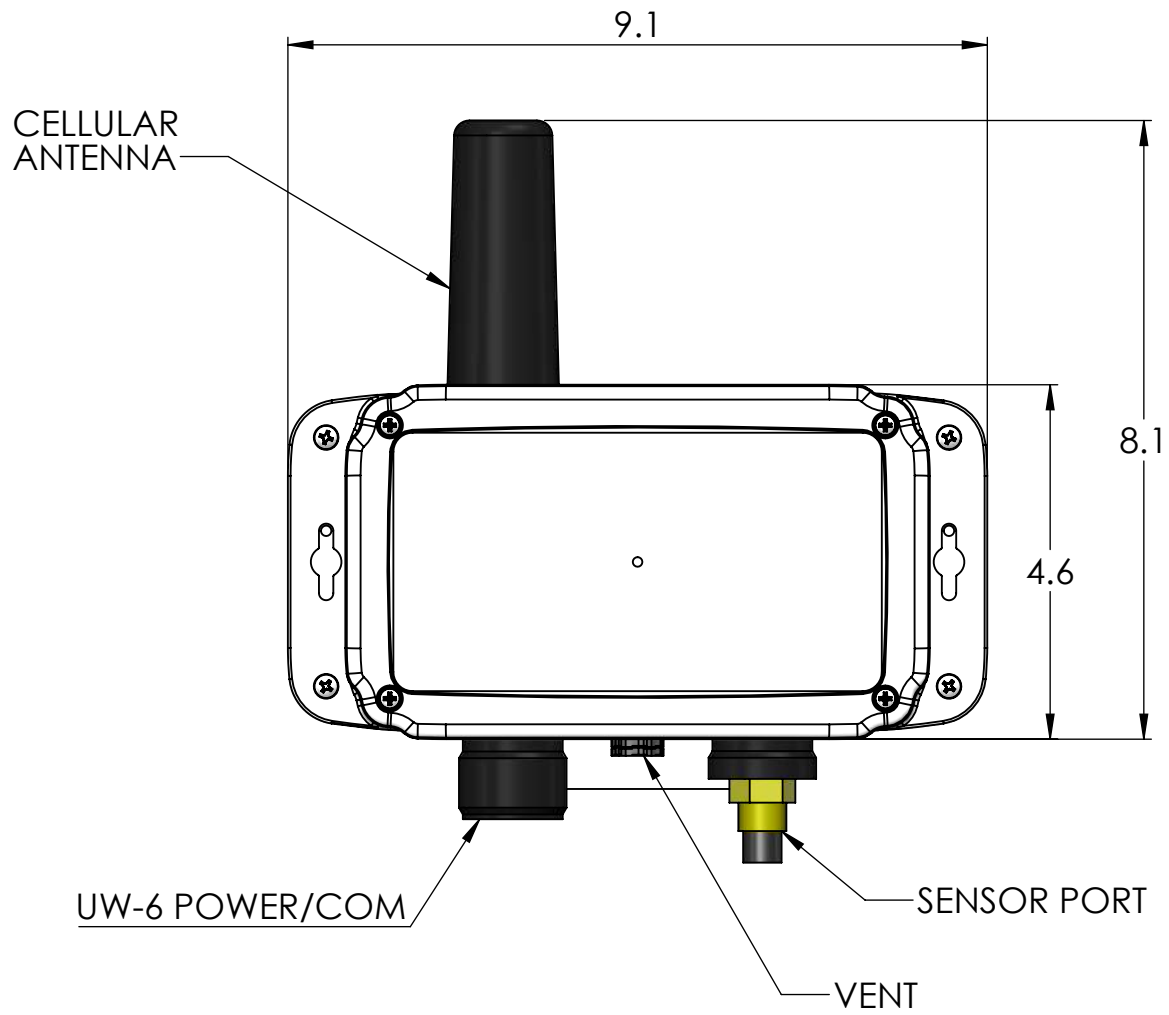

DRAWING DIMENSIONS IN INCHES

TITLE:  
NEXSENS G2-EXO WATER QUALITY MONITOR

DRAWING NUMBER:  
NEX417

SHEET:  
1 of 4

This drawing and the information thereon is the property of NexSens Technology  
All unauthorized use and reproduction is prohibited. <[www.NexSens.com](http://www.NexSens.com)>

DRAWING DIMENSIONS IN INCHES

TITLE:  
NEXSENS G2-EXO WATER QUALITY MONITOR RTU

DRAWING NUMBER:  
NEX418

SHEET:  
2 of 4

This drawing and the information thereon is the property of NexSens Technology  
All unauthorized use and reproduction is prohibited. <[www.NexSens.com](http://www.NexSens.com)>

DRAWING DIMENSIONS IN INCHES

TITLE: <b>NEXSENS SP-8 SOLAR POWER PACK</b>	
DRAWING NUMBER: <b>NEX420</b>	SHEET: <b>3 of 4</b>
This drawing and the information thereon is the property of NexSens Technology All unauthorized use and reproduction is prohibited. <www.NexSens.com>	

TITLE: NEXSENS G2-EXO TYPICAL WATER QUALITY SYSTEM		
DRAWING NUMBER: NEX419	SHEET: 4 of 4	Drawing Dimensions in Inches
This drawing and the information thereon is the property of NexSens Technology All unauthorized use and reproduction is prohibited. <www.NexSens.com>		