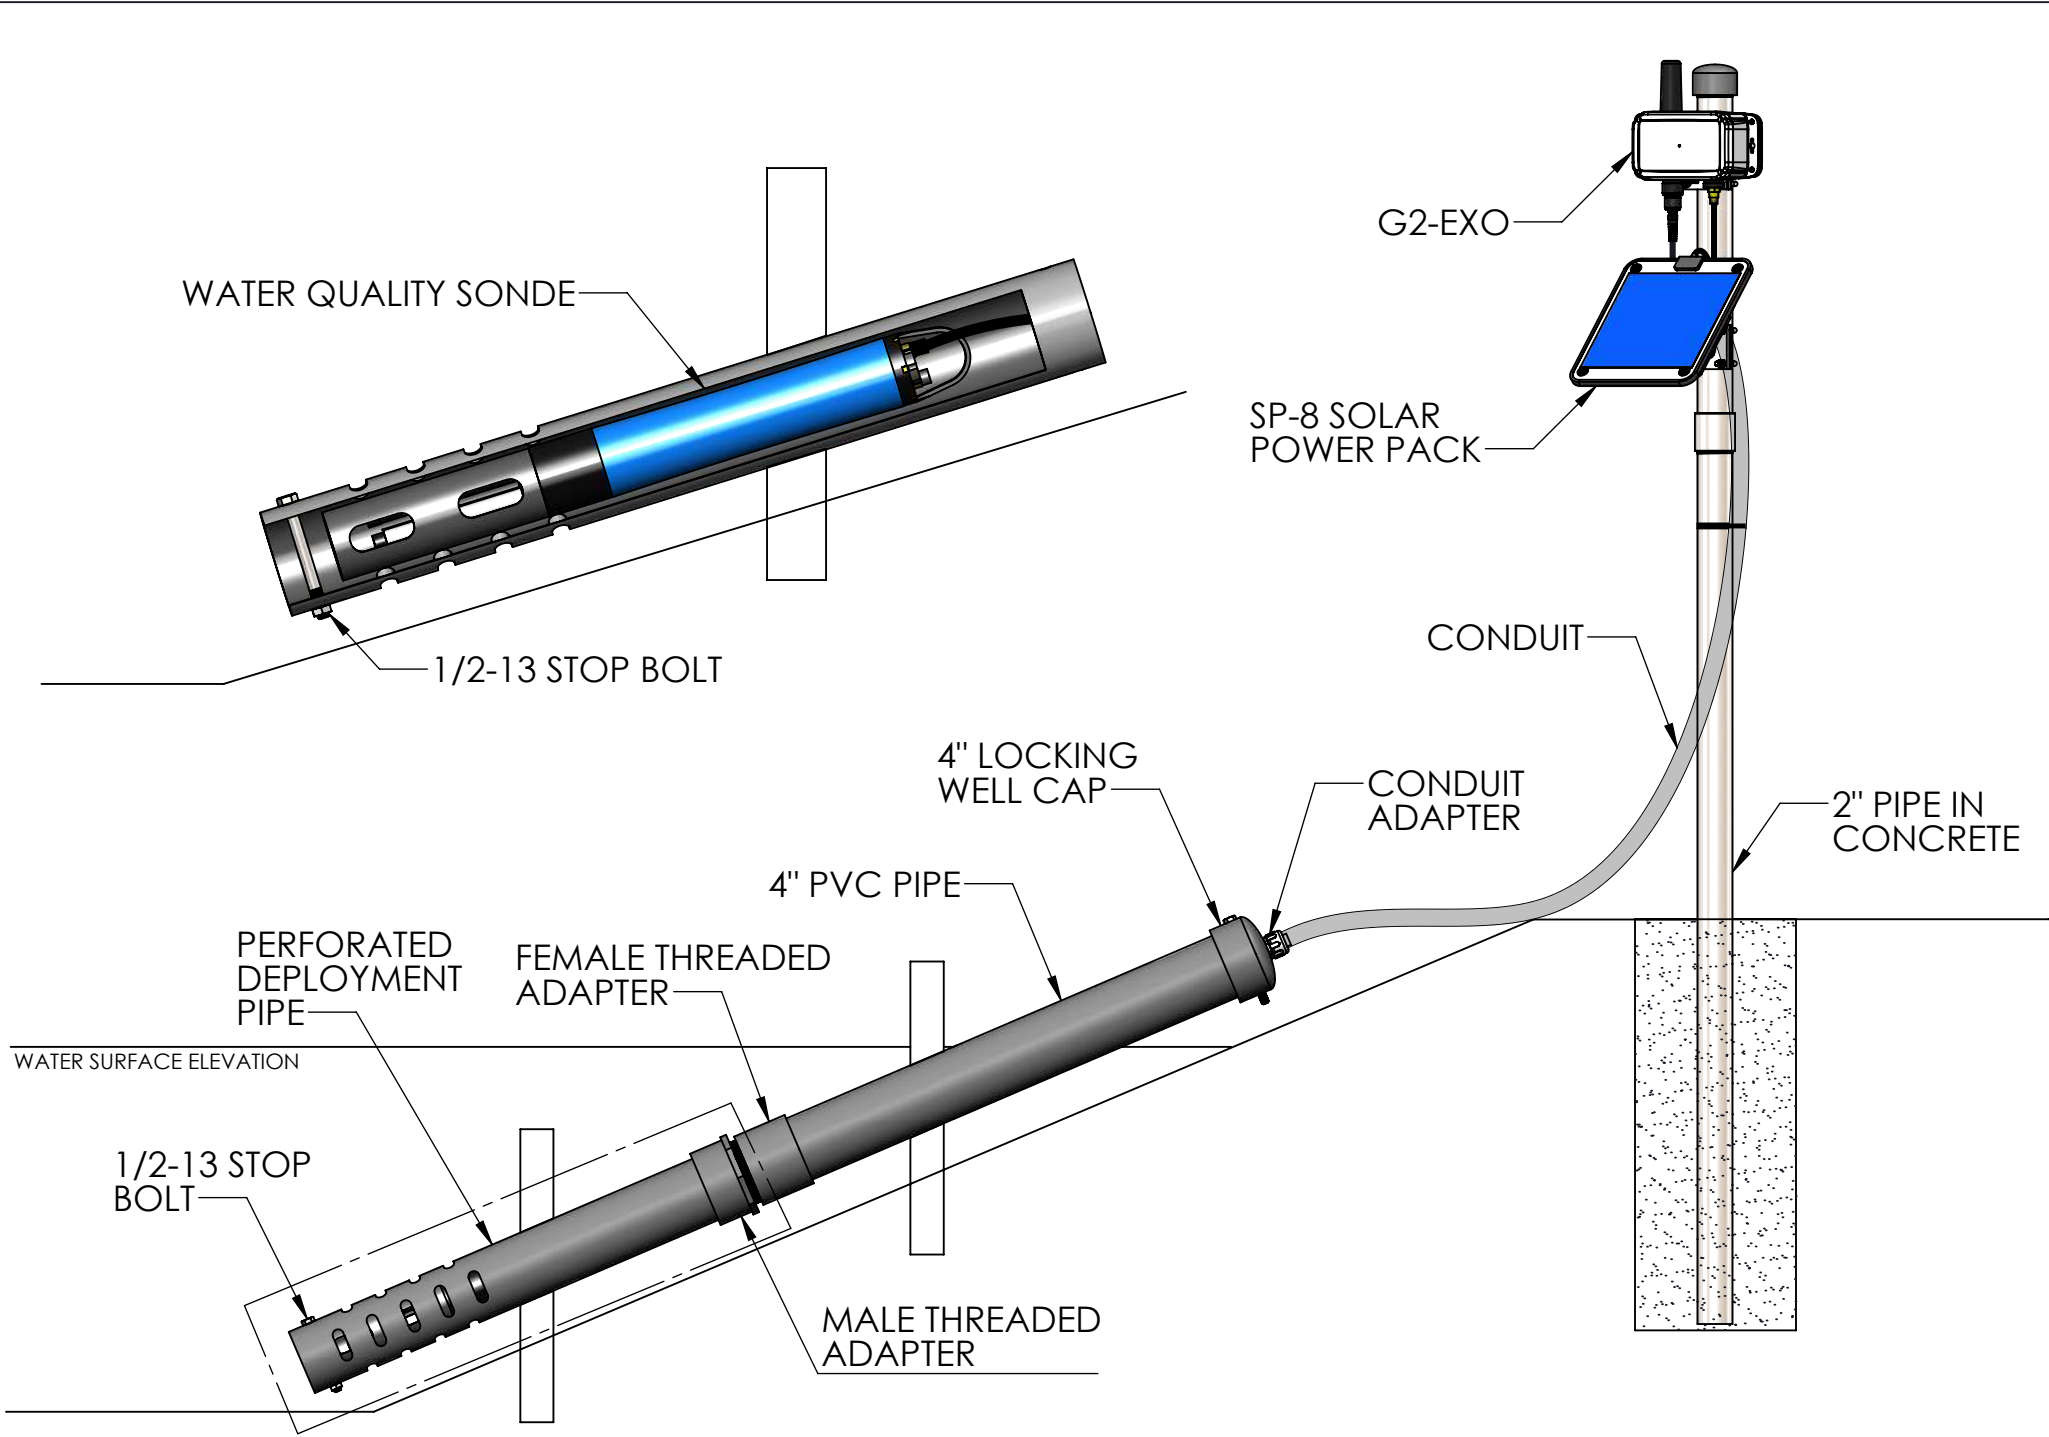

TITLE: NEXSENS G2-EXO TYPICAL WATER QUALITY SYSTEM		
DRAWING NUMBER: NEX419	SHEET: 4 of 4	Drawing Dimensions in Inches
This drawing and the information thereon is the property of NexSens Technology All unauthorized use and reproduction is prohibited. <www.NexSens.com>