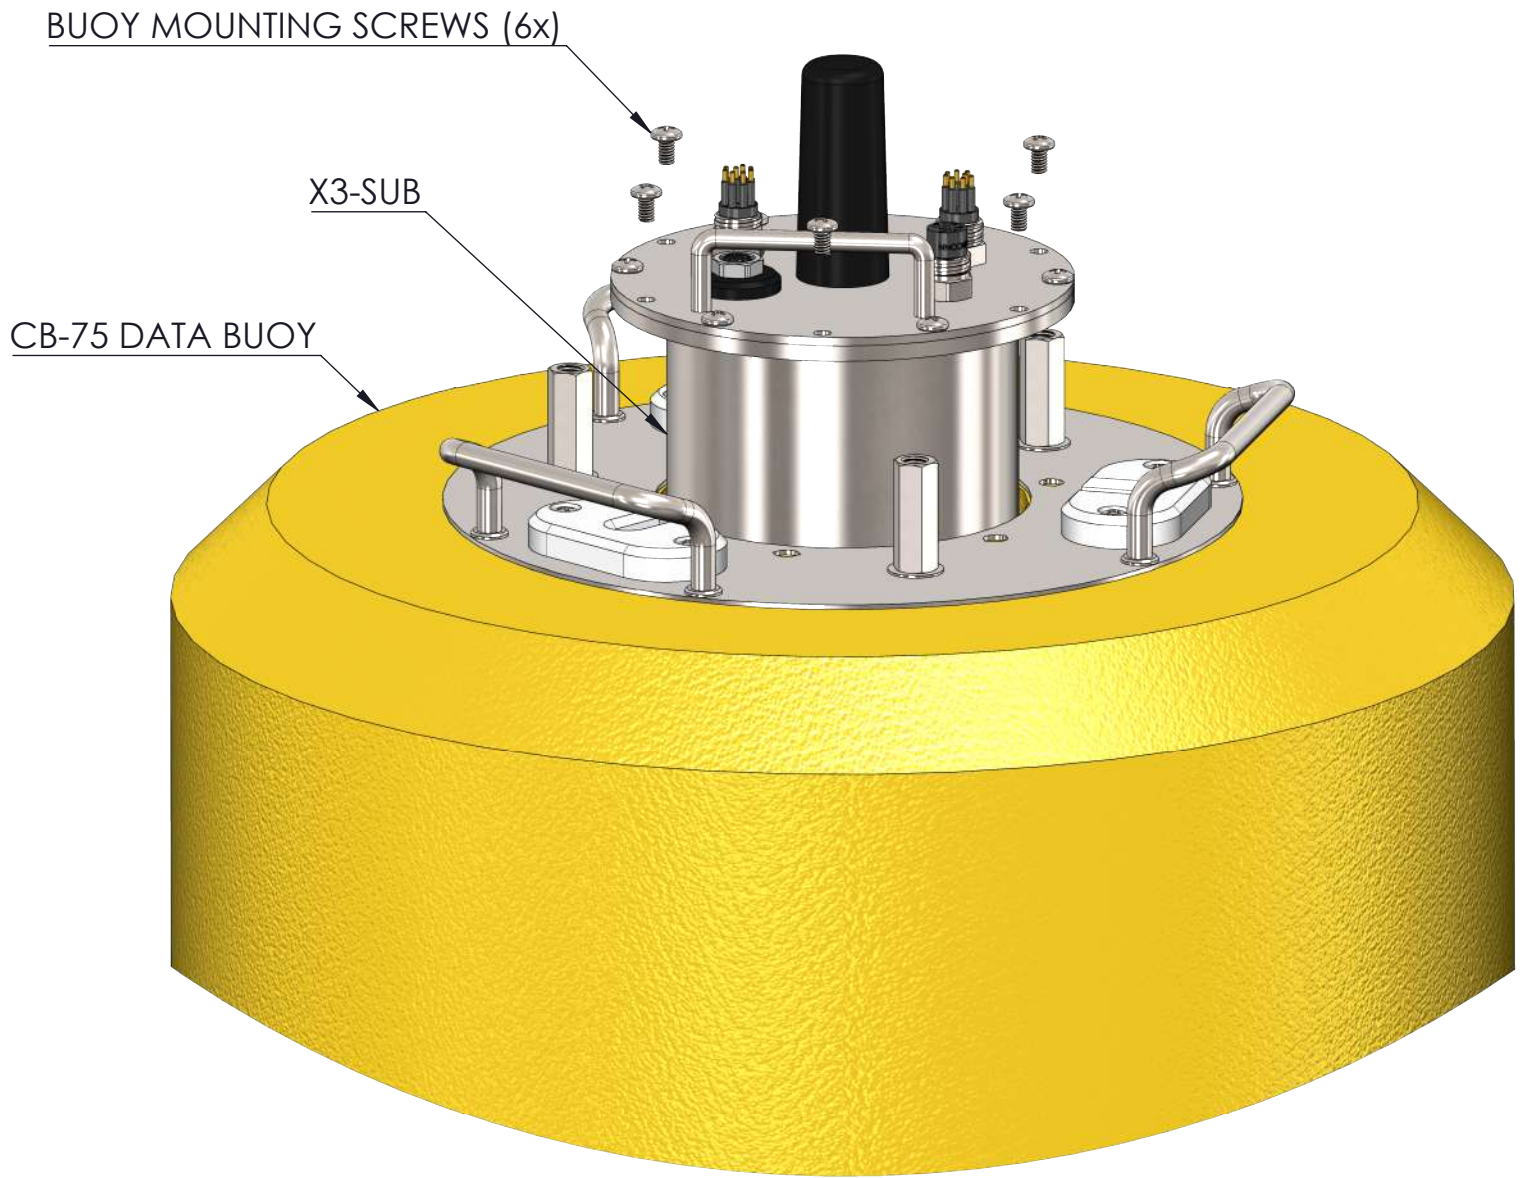

DRAWING DIMENSIONS IN INCHES

TITLE:  
NEXSENS CB-75 DATA BUOY - TOWER INSTALLATION

DRAWING NUMBER:  
NEX771

SHEET:  
2 of 7

This drawing and the information thereon is the property of NexSens Technology  
All unauthorized use and reproduction is prohibited. <www.NexSens.com>

DRAWING DIMENSIONS IN INCHES

TITLE:  
**NEXSENS CB-75 DATA BUOY - X3-SUB SUBMERSIBLE DATA LOGGER**

DRAWING NUMBER:  
**NEX772**

SHEET:  
**3 of 7**

This drawing and the information thereon is the property of NexSens Technology  
 All unauthorized use and reproduction is prohibited. <[www.NexSens.com](http://www.NexSens.com)>

X3-SUB

CB-75 DATA BUOY

DRAWING DIMENSIONS IN INCHES

TITLE: <b>NEXSENS CB-75 DATA BUOY - X3-SUB SUBMERSIBLE DATA LOGGER</b>	
DRAWING NUMBER: <b>NEX773</b>	SHEET: <b>4 of 7</b>
This drawing and the information thereon is the property of NexSens Technology All unauthorized use and reproduction is prohibited. < <a href="http://www.NexSens.com">www.NexSens.com</a> >	