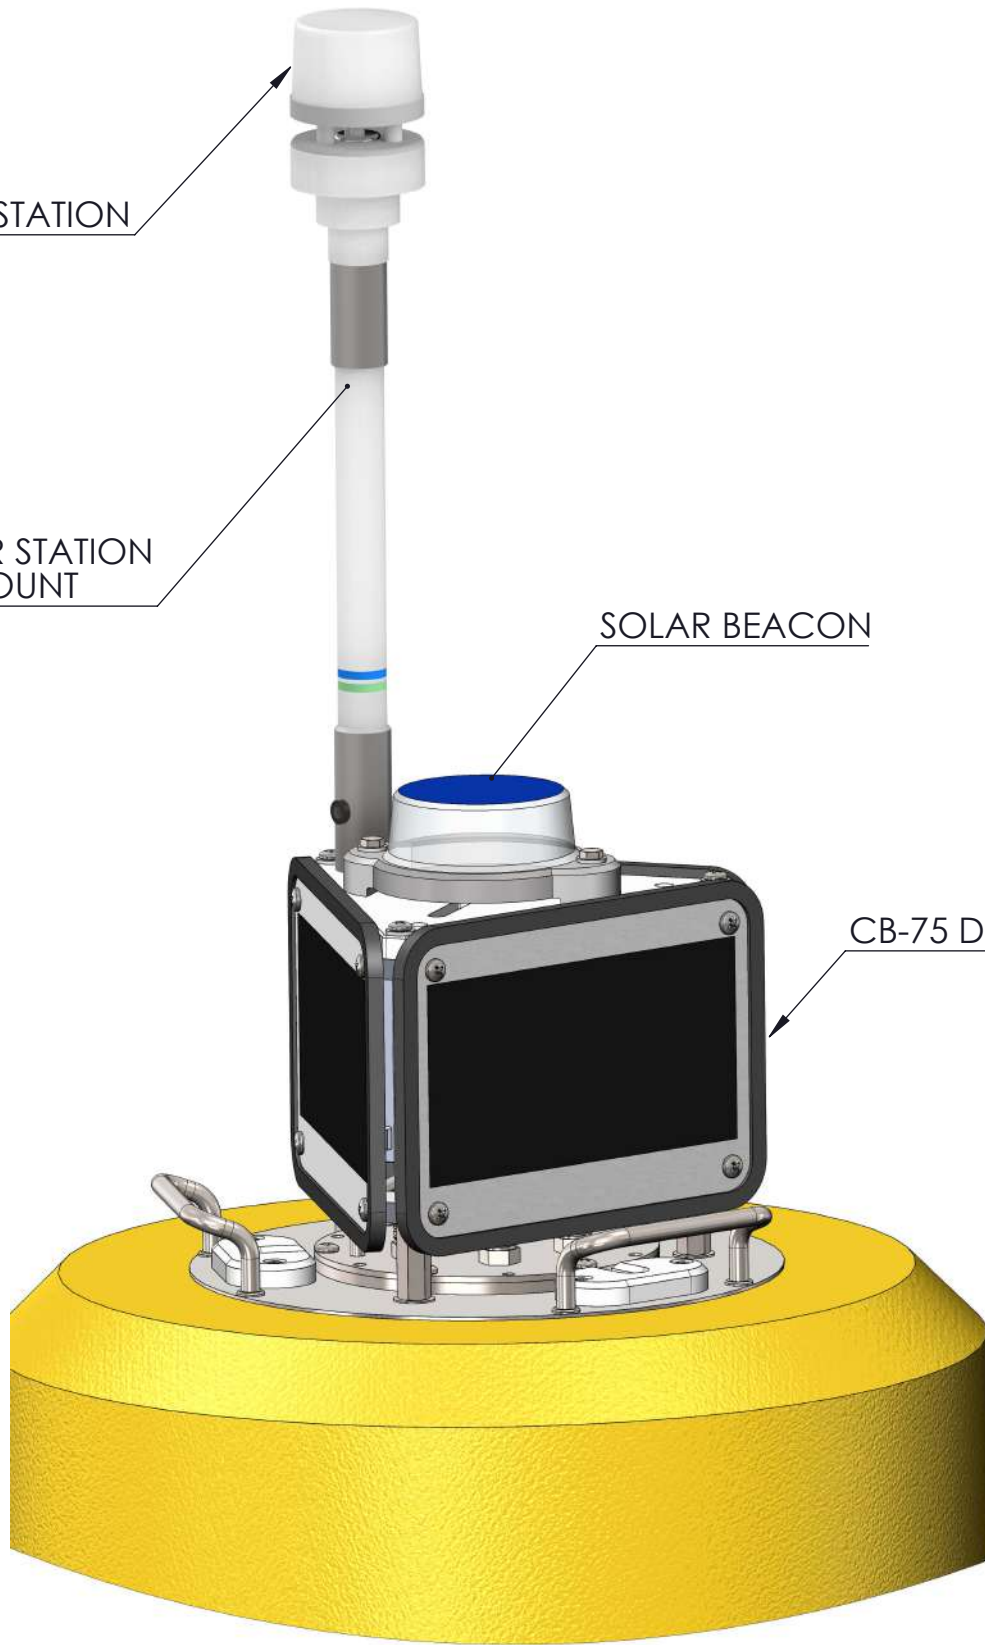

X3-SUB

CB-75 DATA BUOY

DRAWING DIMENSIONS IN INCHES

TITLE: <b>NEXSENS CB-75 DATA BUOY - X3-SUB SUBMERSIBLE DATA LOGGER</b>	
DRAWING NUMBER: <b>NEX773</b>	SHEET: <b>4 of 7</b>
This drawing and the information thereon is the property of NexSens Technology All unauthorized use and reproduction is prohibited. < <a href="http://www.NexSens.com">www.NexSens.com</a> >	

DRAWING DIMENSIONS IN INCHES

TITLE:  
**NEXSENS CB-75 DATA BUOY - TYPICAL WATER QUALITY MONITORING SYSTEM**

DRAWING NUMBER:  
**NEX775**

SHEET:  
**6 of 7**

This drawing and the information thereon is the property of NexSens Technology  
 All unauthorized use and reproduction is prohibited. <www.NexSens.com>

WEATHER STATION

WEATHER STATION  
BUOY MOUNT

SOLAR BEACON

CB-75 DATA BUOY

DRAWING DIMENSIONS IN INCHES

TITLE:  
NEXSENS CB-75 DATA BUOY - TYPICAL WEATHER MONITORING SYSTEM

DRAWING NUMBER:  
NEX776

SHEET:  
7 of 7