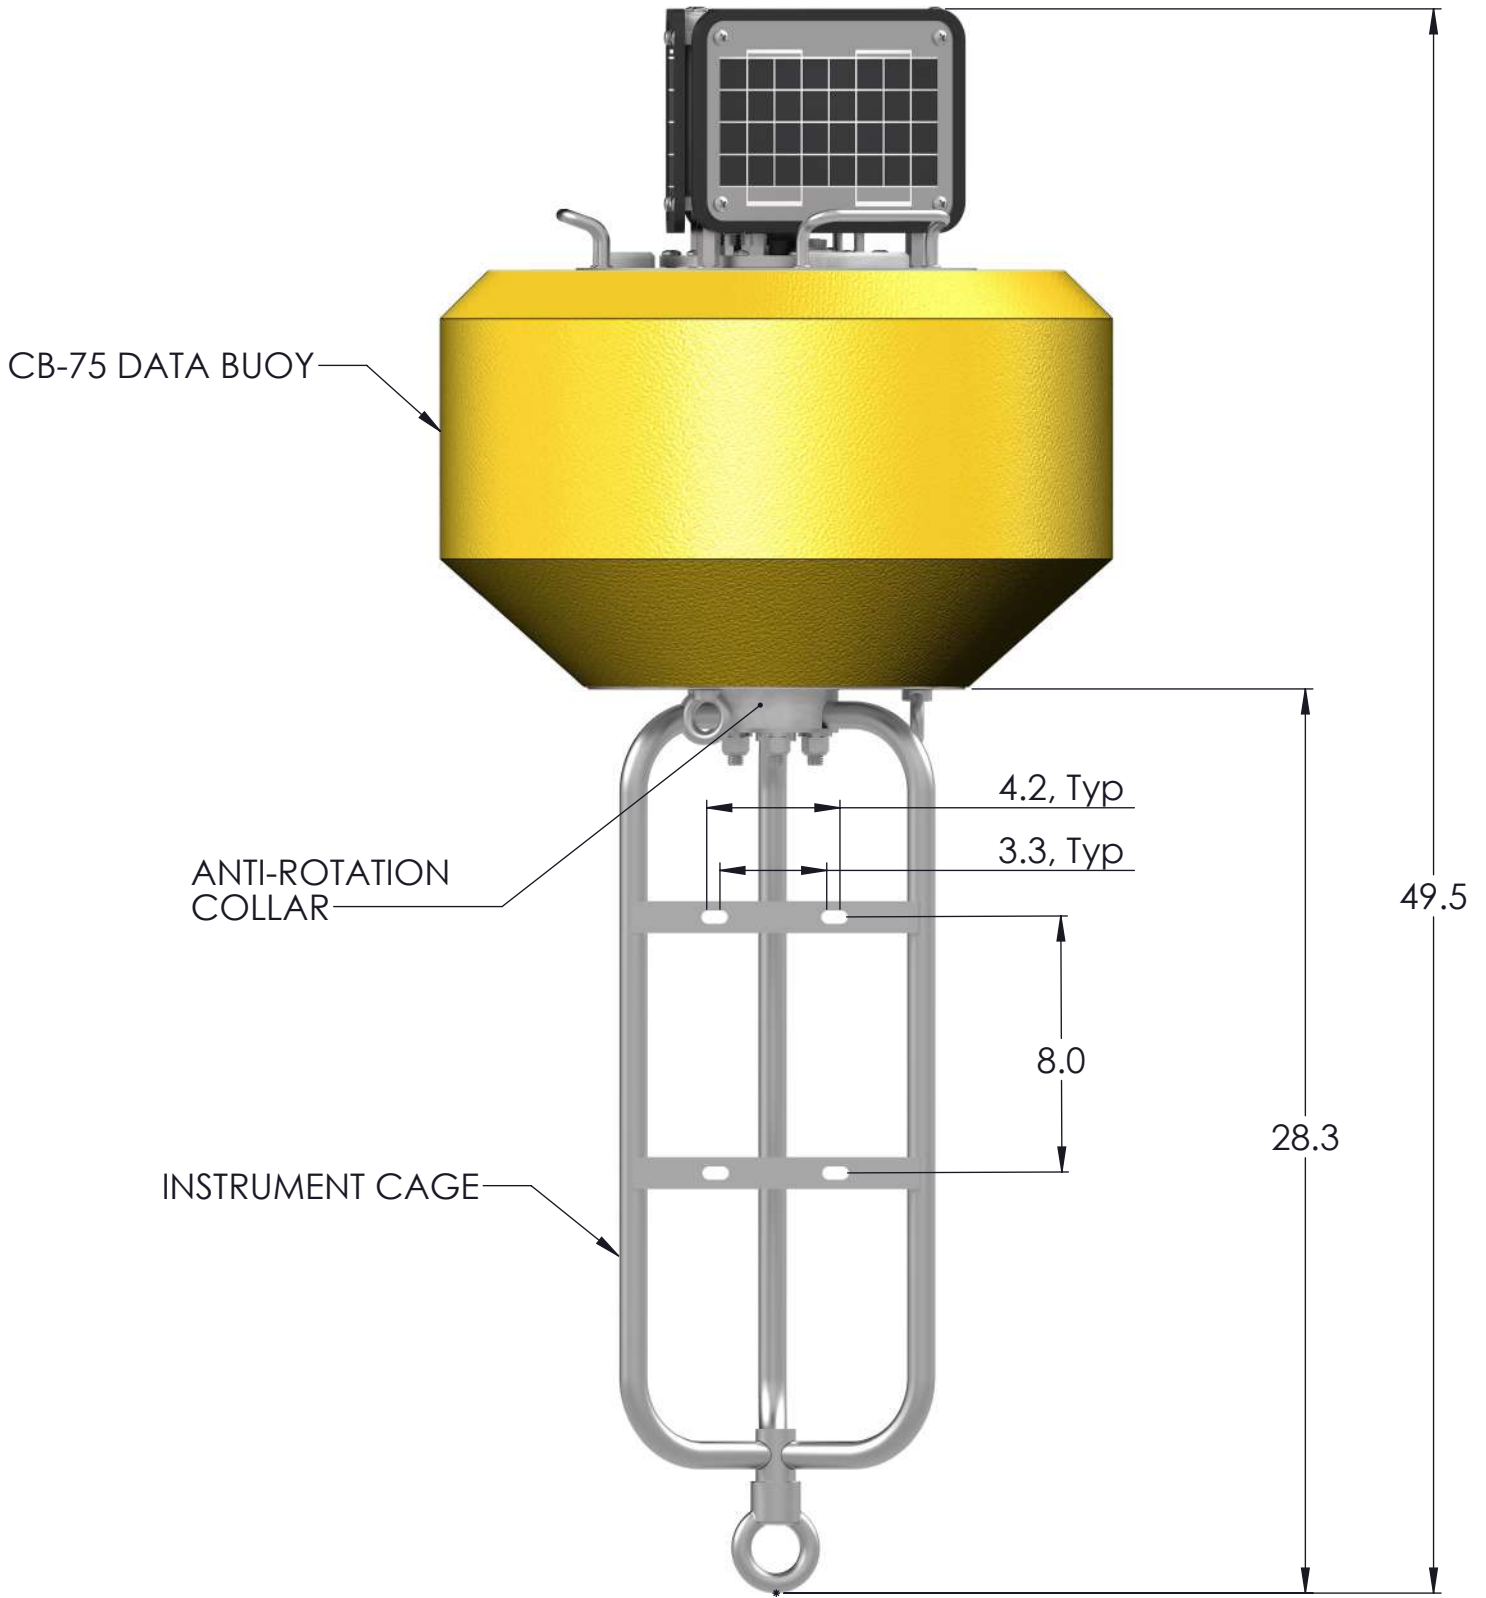

DRAWING DIMENSIONS IN INCHES

TITLE:  
NEXSENS CB-75 DATA BUOY - TOWER INSTALLATION

DRAWING NUMBER:  
NEX771

SHEET:  
2 of 7

This drawing and the information thereon is the property of NexSens Technology  
All unauthorized use and reproduction is prohibited. <www.NexSens.com>

DRAWING DIMENSIONS IN INCHES

TITLE:  
**NEXSENS CB-75 DATA BUOY - X3-SUB SUBMERSIBLE DATA LOGGER**

DRAWING NUMBER:  
**NEX772**

SHEET:  
**3 of 7**

This drawing and the information thereon is the property of NexSens Technology  
 All unauthorized use and reproduction is prohibited. <[www.NexSens.com](http://www.NexSens.com)>

X3-SUB

CB-75 DATA BUOY

DRAWING DIMENSIONS IN INCHES

TITLE: <b>NEXSENS CB-75 DATA BUOY - X3-SUB SUBMERSIBLE DATA LOGGER</b>	
DRAWING NUMBER: <b>NEX773</b>	SHEET: <b>4 of 7</b>
This drawing and the information thereon is the property of NexSens Technology All unauthorized use and reproduction is prohibited. < <a href="http://www.NexSens.com">www.NexSens.com</a> >	