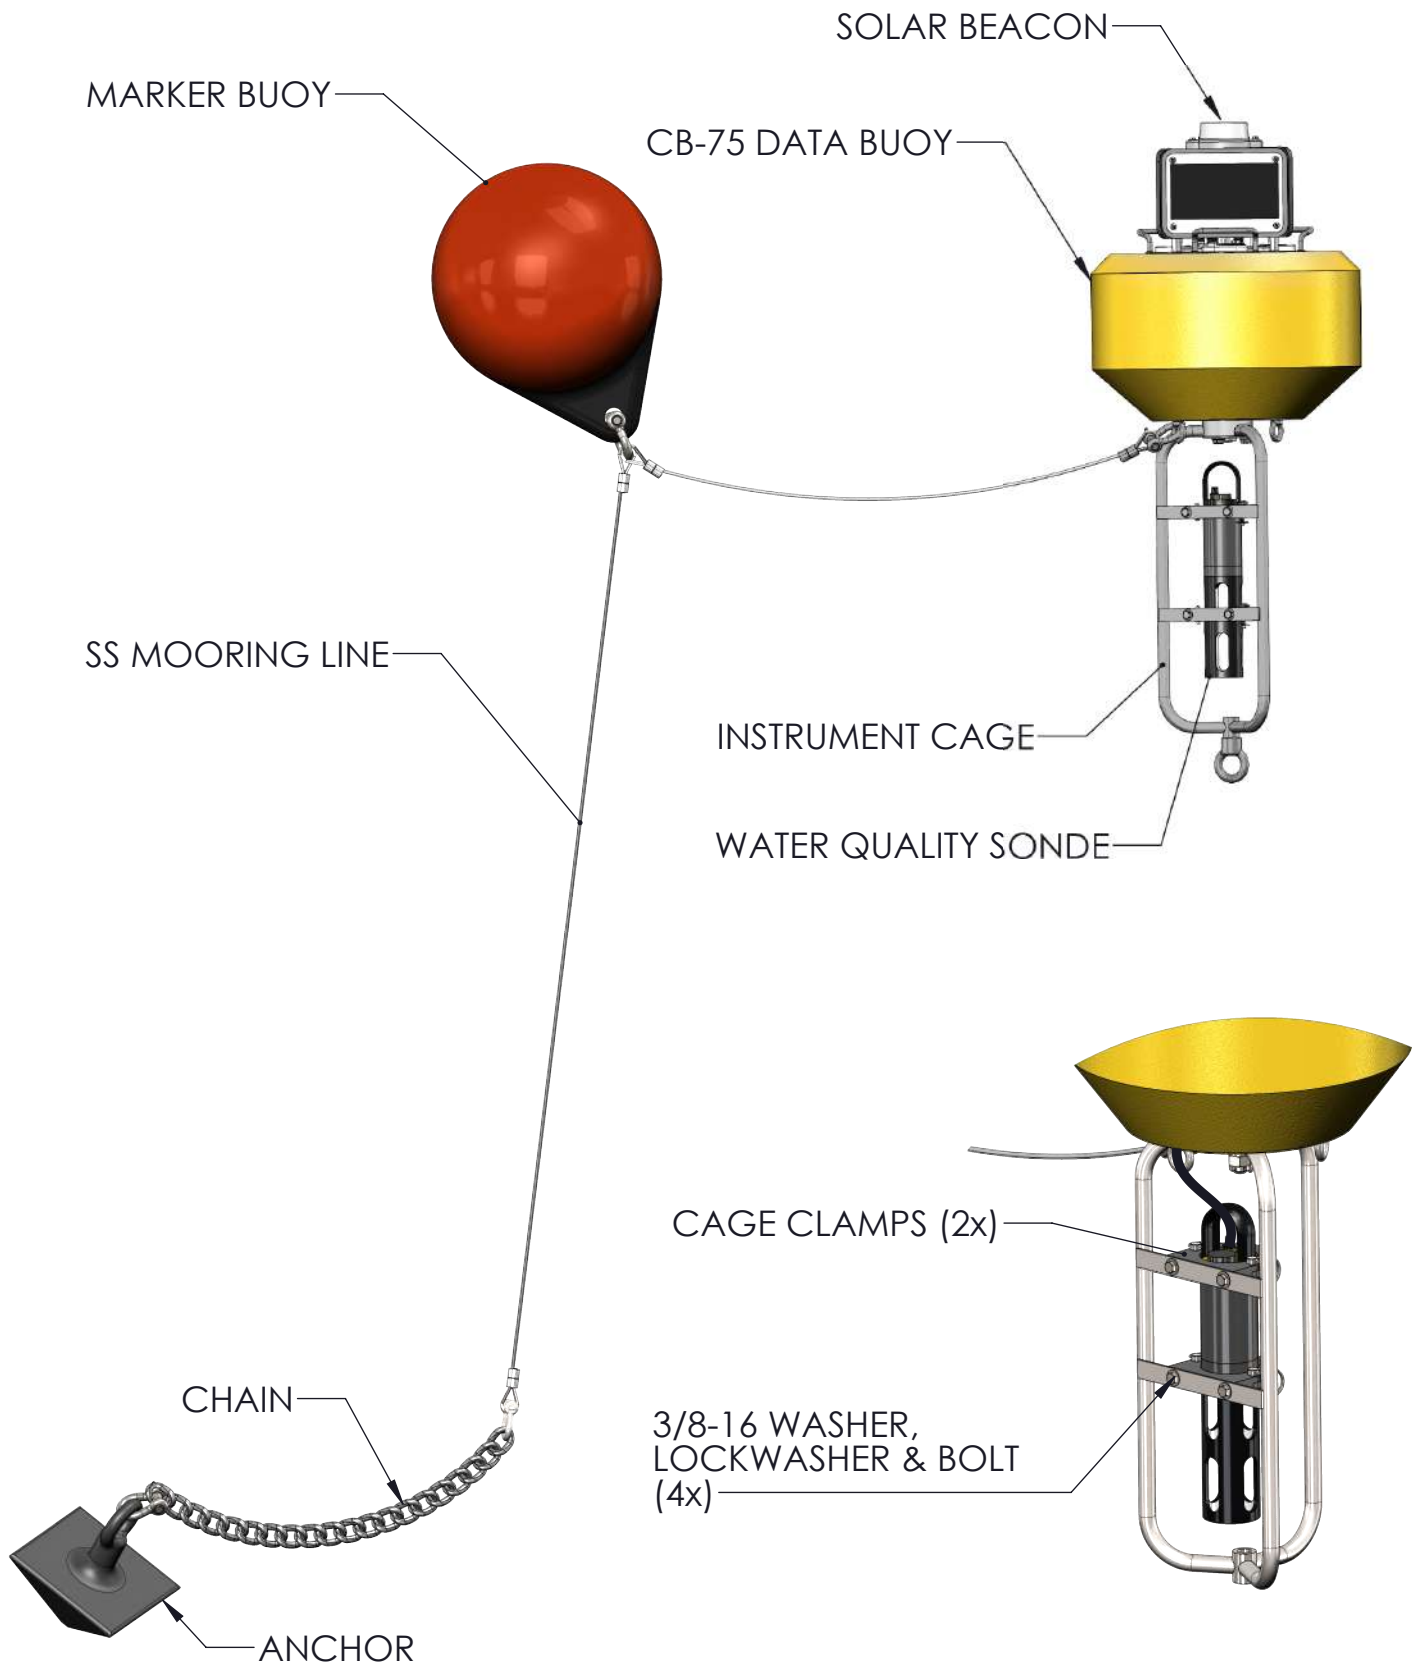

DRAWING DIMENSIONS IN INCHES

TITLE:
NEXSENS CB-75 DATA BUOY - TYPICAL WATER QUALITY MONITORING SYSTEM

DRAWING NUMBER:
NEX775

SHEET:
6 of 7

This drawing and the information thereon is the property of NexSens Technology
All unauthorized use and reproduction is prohibited. <www.NexSens.com>