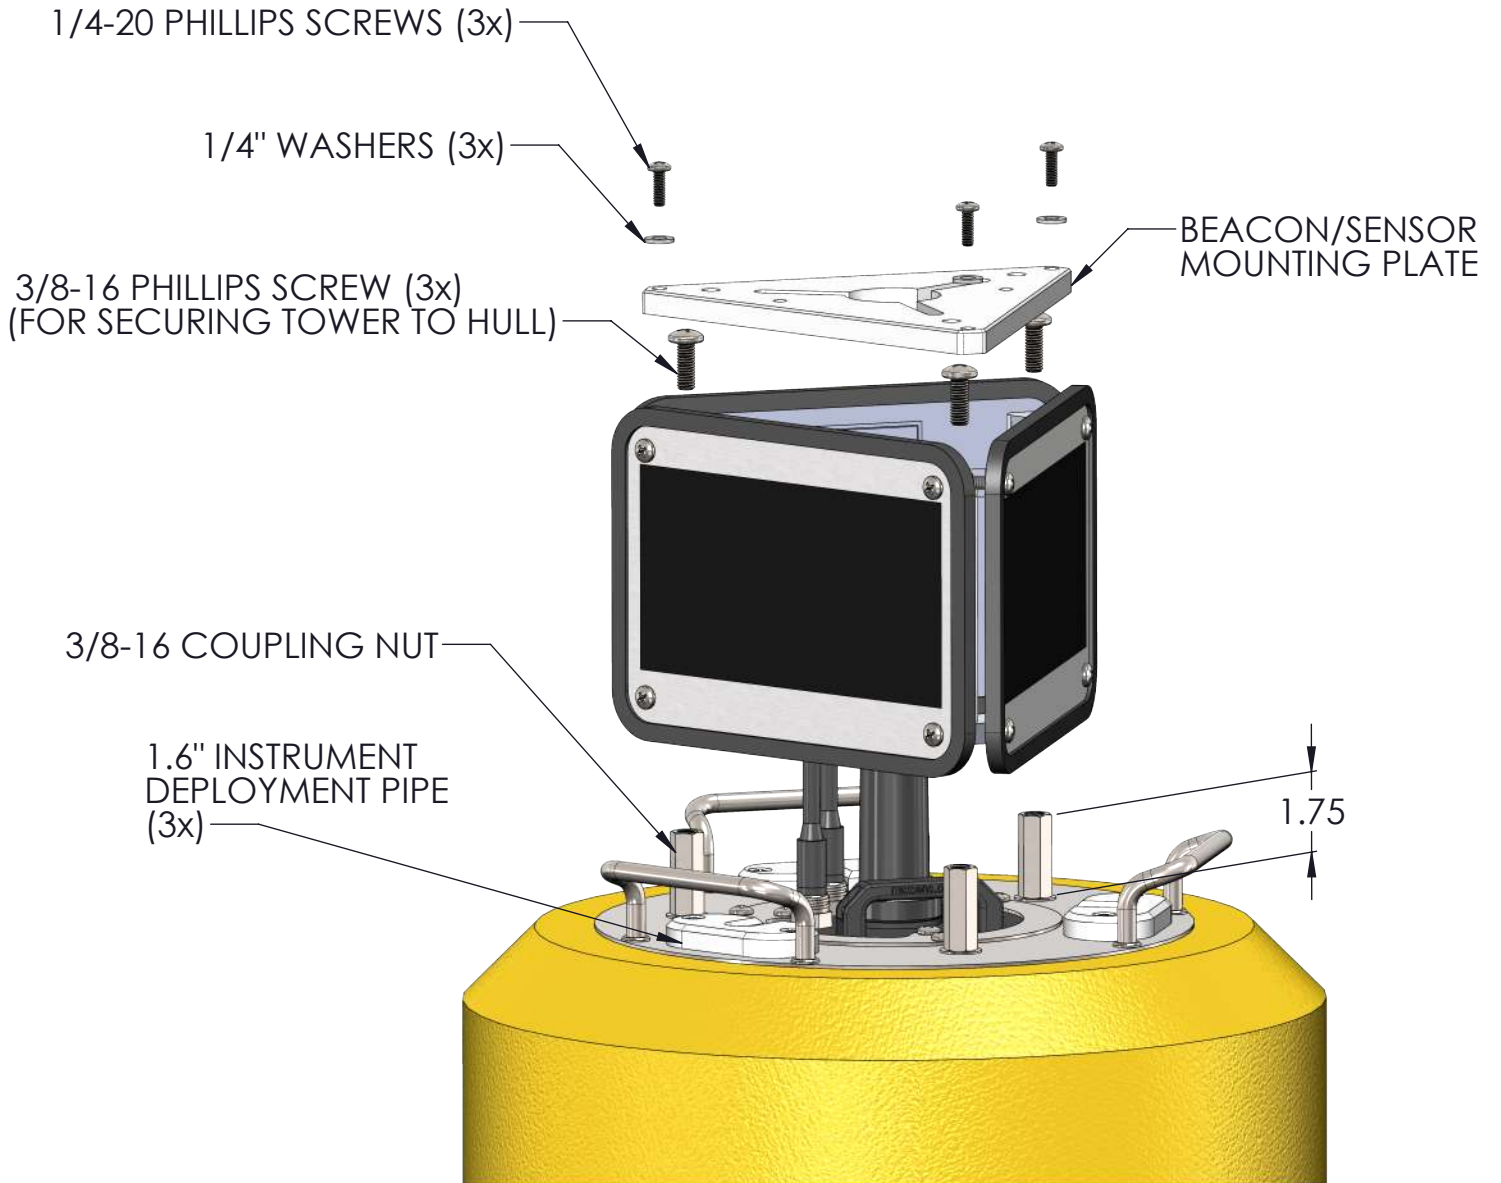

DRAWING DIMENSIONS IN INCHES

TITLE: <b>NEXSENS CB-75 DATA BUOY</b>	
DRAWING NUMBER: <b>NEX770</b>	SHEET: <b>1 of 7</b>
This drawing and the information thereon is the property of NexSens Technology All unauthorized use and reproduction is prohibited. <www.NexSens.com>	

DRAWING DIMENSIONS IN INCHES

TITLE:  
NEXSENS CB-75 DATA BUOY - TOWER INSTALLATION

DRAWING NUMBER:  
NEX771

SHEET:  
2 of 7

This drawing and the information thereon is the property of NexSens Technology  
All unauthorized use and reproduction is prohibited. <www.NexSens.com>

DRAWING DIMENSIONS IN INCHES

TITLE:  
**NEXSENS CB-75 DATA BUOY - X3-SUB SUBMERSIBLE DATA LOGGER**

DRAWING NUMBER:  
**NEX772**

SHEET:  
**3 of 7**

This drawing and the information thereon is the property of NexSens Technology  
 All unauthorized use and reproduction is prohibited. <[www.NexSens.com](http://www.NexSens.com)>

X3-SUB

CB-75 DATA BUOY

DRAWING DIMENSIONS IN INCHES

TITLE: <b>NEXSENS CB-75 DATA BUOY - X3-SUB SUBMERSIBLE DATA LOGGER</b>	
DRAWING NUMBER: <b>NEX773</b>	SHEET: <b>4 of 7</b>
This drawing and the information thereon is the property of NexSens Technology All unauthorized use and reproduction is prohibited. < <a href="http://www.NexSens.com">www.NexSens.com</a> >	