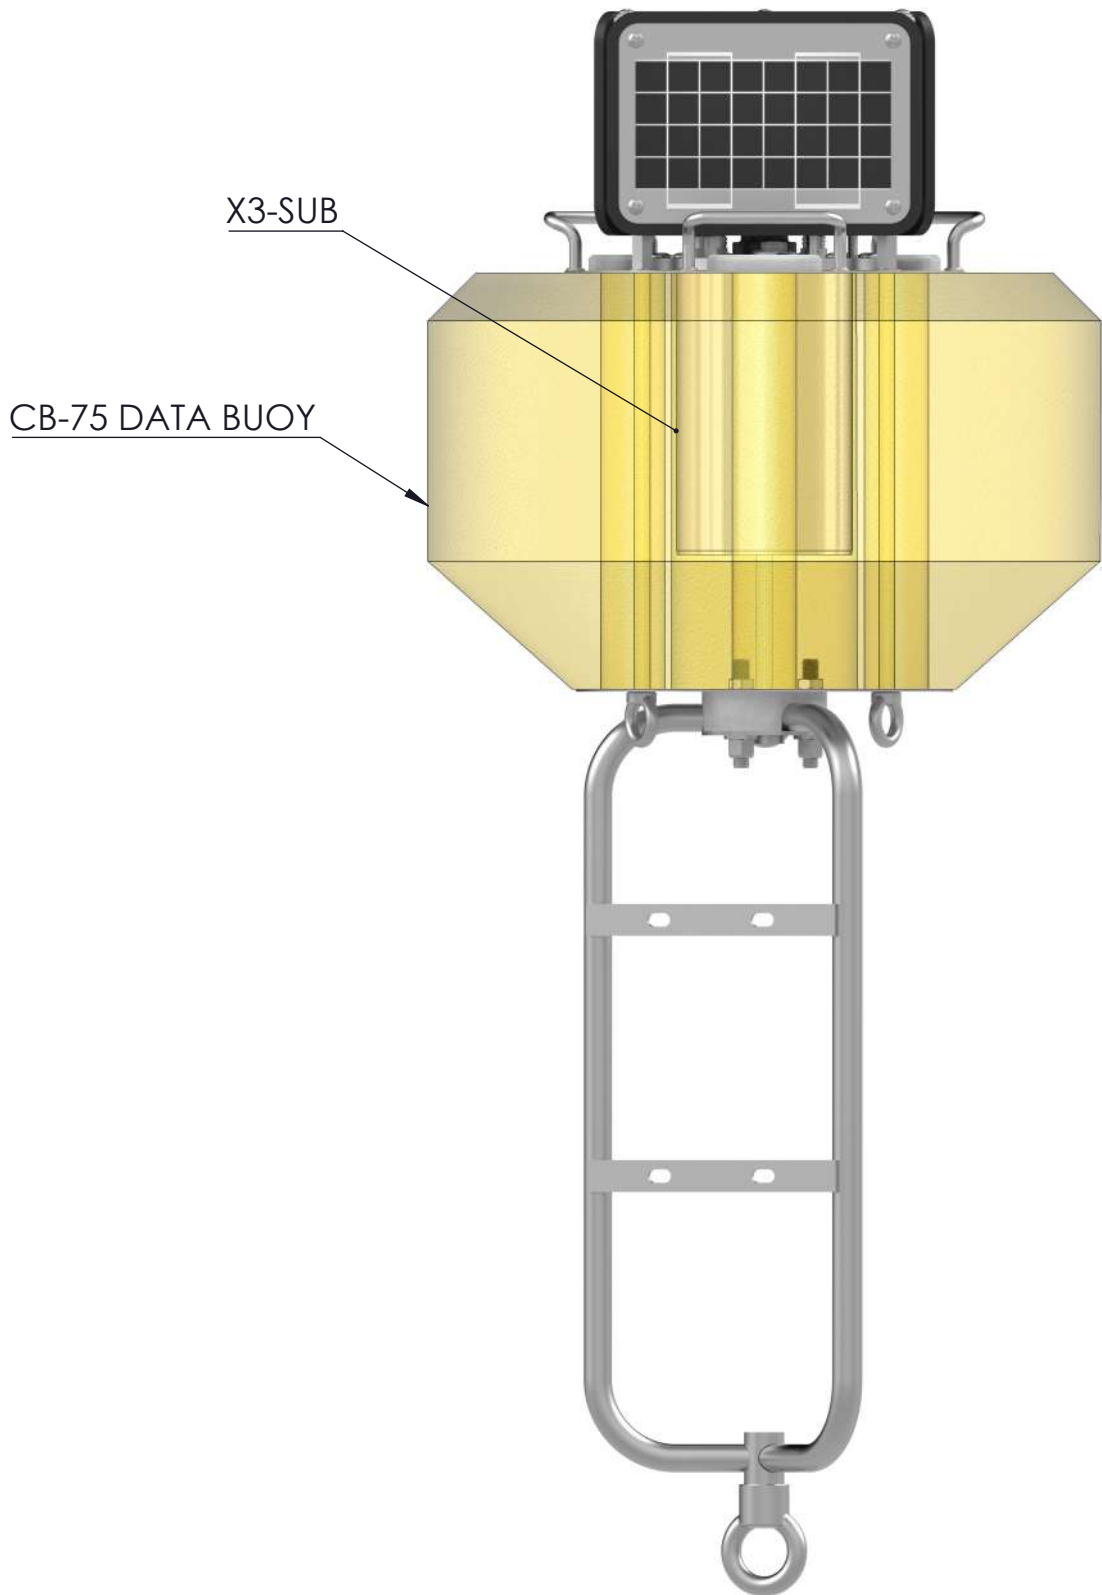

DRAWING DIMENSIONS IN INCHES

TITLE:  
NEXSENS CB-75 DATA BUOY - TOWER INSTALLATION

DRAWING NUMBER:  
NEX771

SHEET:  
2 of 7

This drawing and the information thereon is the property of NexSens Technology  
All unauthorized use and reproduction is prohibited. <www.NexSens.com>

DRAWING DIMENSIONS IN INCHES

TITLE:  
**NEXSENS CB-75 DATA BUOY - X3-SUB SUBMERSIBLE DATA LOGGER**

DRAWING NUMBER:  
**NEX772**

SHEET:  
**3 of 7**

This drawing and the information thereon is the property of NexSens Technology  
 All unauthorized use and reproduction is prohibited. <[www.NexSens.com](http://www.NexSens.com)>

X3-SUB

CB-75 DATA BUOY

DRAWING DIMENSIONS IN INCHES

TITLE: <b>NEXSENS CB-75 DATA BUOY - X3-SUB SUBMERSIBLE DATA LOGGER</b>	
DRAWING NUMBER: <b>NEX773</b>	SHEET: <b>4 of 7</b>
This drawing and the information thereon is the property of NexSens Technology All unauthorized use and reproduction is prohibited. < <a href="http://www.NexSens.com">www.NexSens.com</a> >	