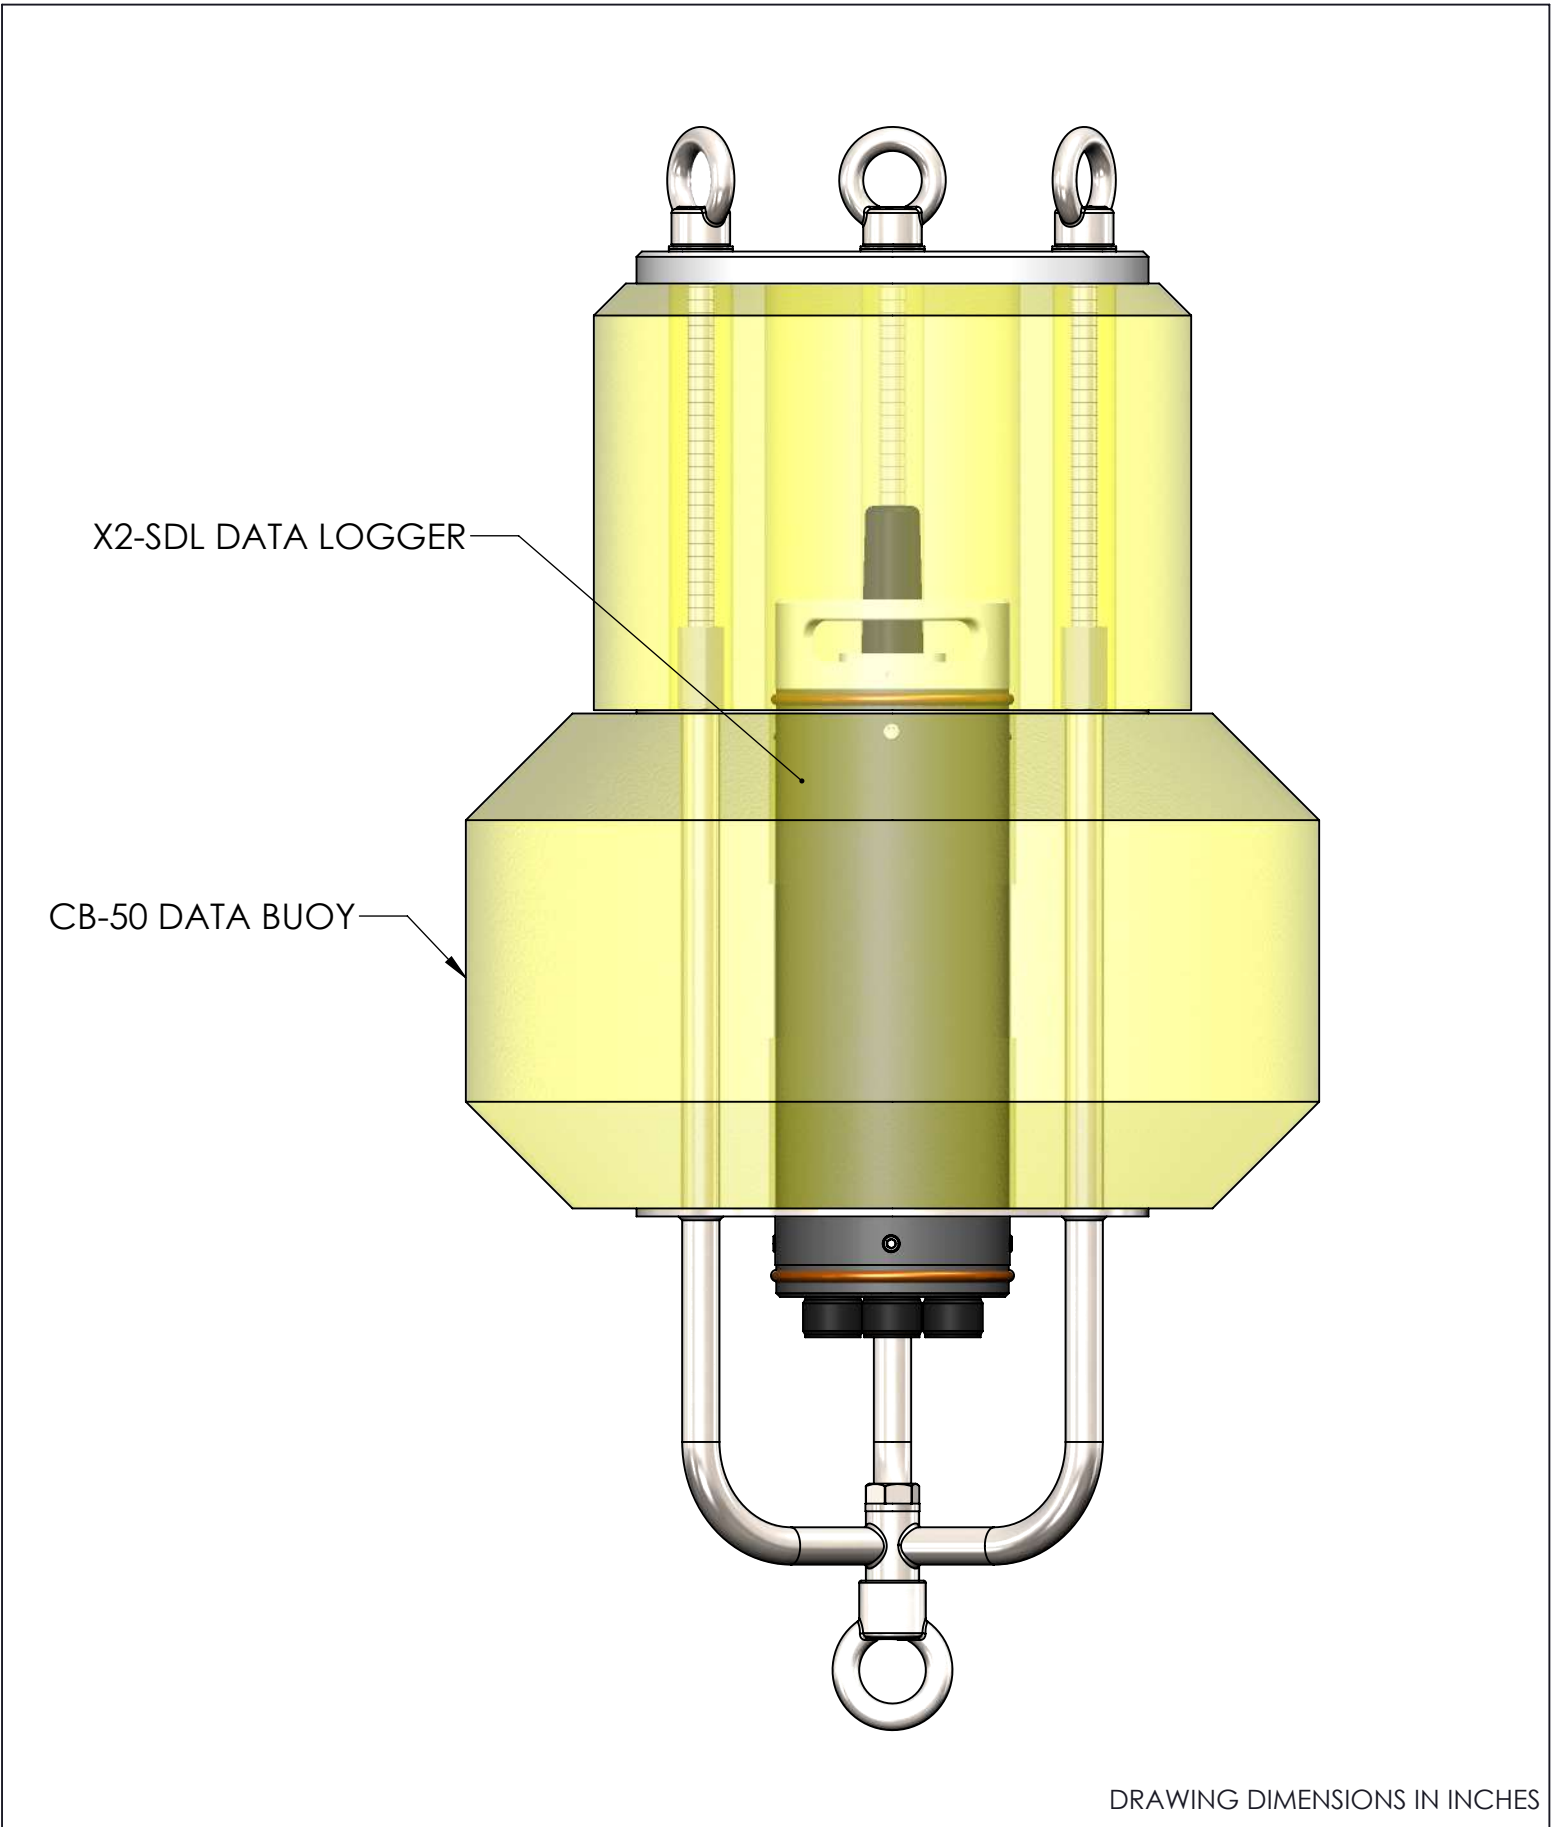

DRAWING DIMENSIONS IN INCHES

TITLE:
NEXSENS X2-SDL SUBMERSIBLE DATA LOGGER

DRAWING NUMBER:
NEX395

SHEET:
1 of 4

This drawing and the information thereon is the property of NexSens Technology
All unauthorized use and reproduction is prohibited. <www.NexSens.com>

DRAWING DIMENSIONS IN INCHES

TITLE:
NEXSENS X2-SDL SUBMERSIBLE DATA LOGGER - BATTERY INSTALLATION

DRAWING NUMBER:
NEX396

SHEET:
2 of 4

This drawing and the information thereon is the property of NexSens Technology
All unauthorized use and reproduction is prohibited. <www.NexSens.com>

DRAWING DIMENSIONS IN INCHES

TITLE:
NEXSENS X2-SDL SUBMERSIBLE DATA LOGGER - CB-50 DATA BUOY

DRAWING NUMBER:
NEX397

SHEET:
3 of 4

This drawing and the information thereon is the property of NexSens Technology
All unauthorized use and reproduction is prohibited. <www.NexSens.com>

DRAWING DIMENSIONS IN INCHES

TITLE: NEXSENS X2-SDL SUBMERSIBLE DATA LOGGER - CB-50 DATA BUOY	
DRAWING NUMBER: NEX398	SHEET: 4 of 4
This drawing and the information thereon is the property of NexSens Technology All unauthorized use and reproduction is prohibited. < www.NexSens.com >	