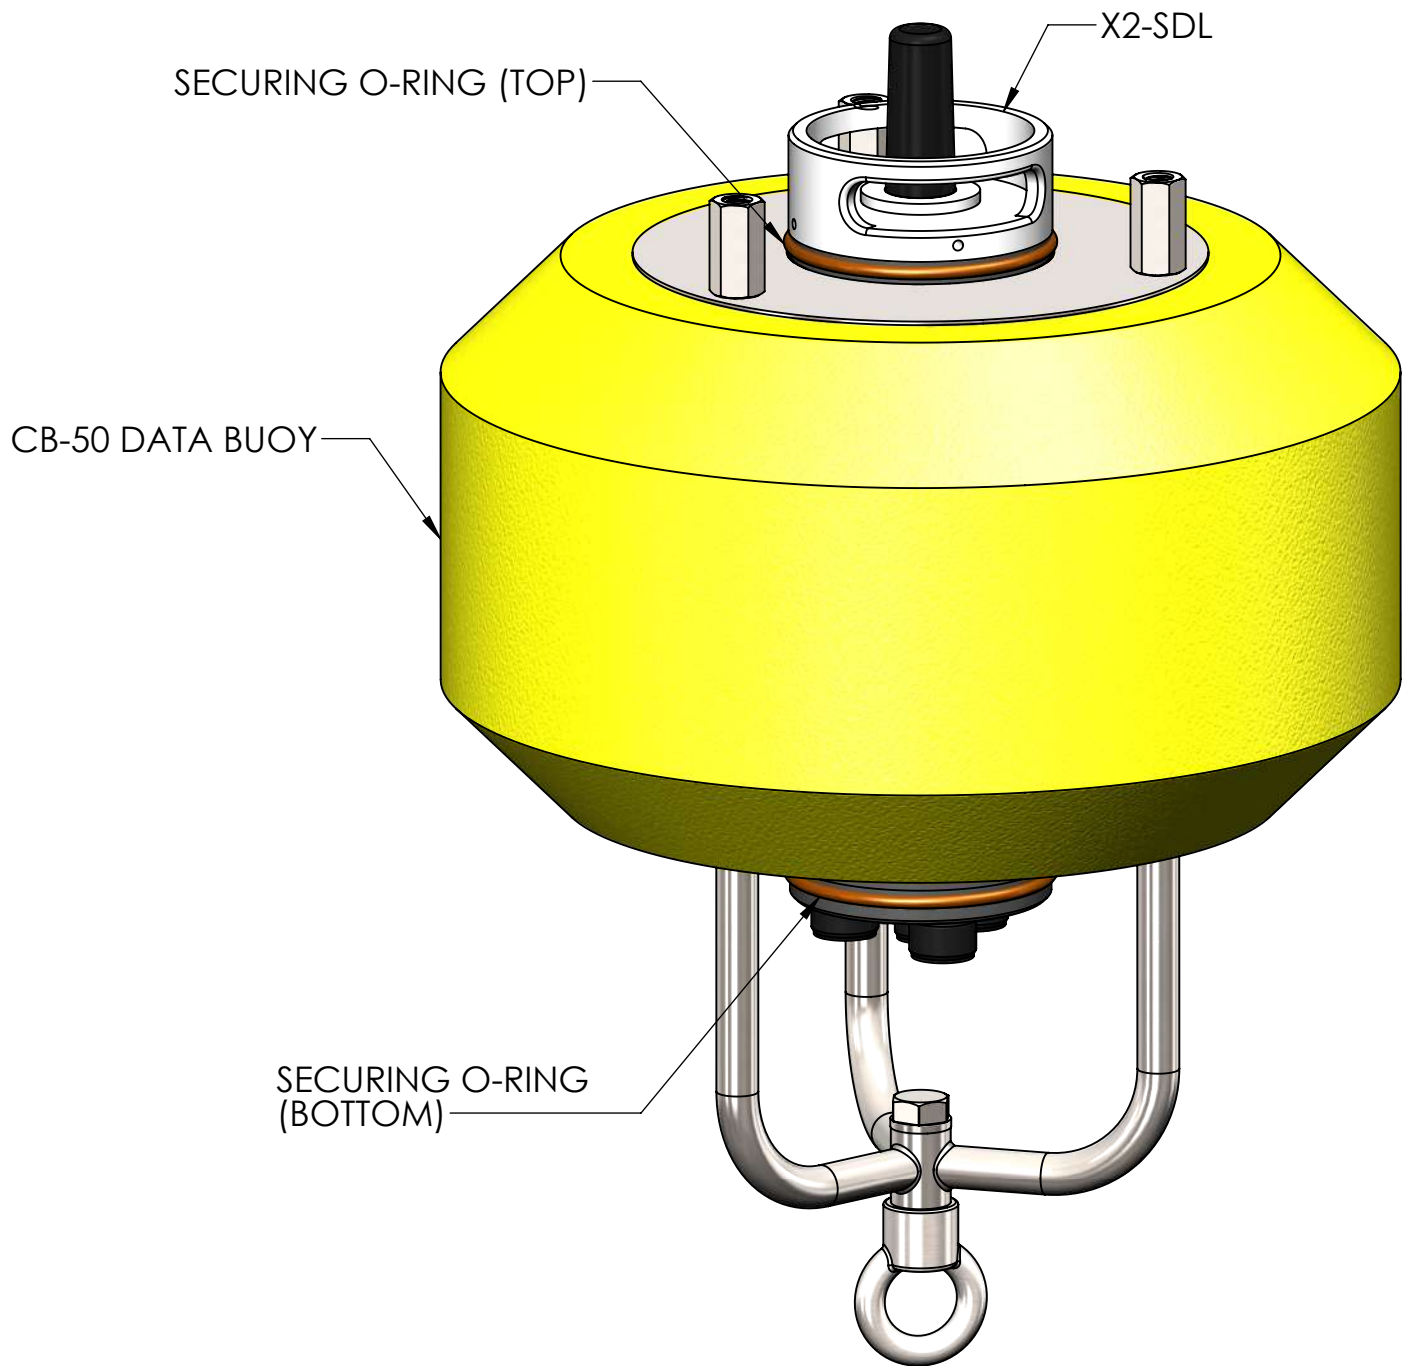

DRAWING DIMENSIONS IN INCHES

TITLE:
NEXSENS X2-SDL SUBMERSIBLE DATA LOGGER

DRAWING NUMBER:
NEX395

SHEET:
1 of 4

This drawing and the information thereon is the property of NexSens Technology
All unauthorized use and reproduction is prohibited. <www.NexSens.com>

DRAWING DIMENSIONS IN INCHES

TITLE:
NEXSENS X2-SDL SUBMERSIBLE DATA LOGGER - BATTERY INSTALLATION

DRAWING NUMBER:
NEX396

SHEET:
2 of 4

This drawing and the information thereon is the property of NexSens Technology
All unauthorized use and reproduction is prohibited. <www.NexSens.com>

DRAWING DIMENSIONS IN INCHES

TITLE:
NEXSENS X2-SDL SUBMERSIBLE DATA LOGGER - CB-50 DATA BUOY

DRAWING NUMBER:
NEX397

SHEET:
3 of 4

This drawing and the information thereon is the property of NexSens Technology
All unauthorized use and reproduction is prohibited. <www.NexSens.com>

DRAWING DIMENSIONS IN INCHES

TITLE: NEXSENS X2-SDL SUBMERSIBLE DATA LOGGER - CB-50 DATA BUOY	
DRAWING NUMBER: NEX398	SHEET: 4 of 4
This drawing and the information thereon is the property of NexSens Technology All unauthorized use and reproduction is prohibited. < www.NexSens.com >	