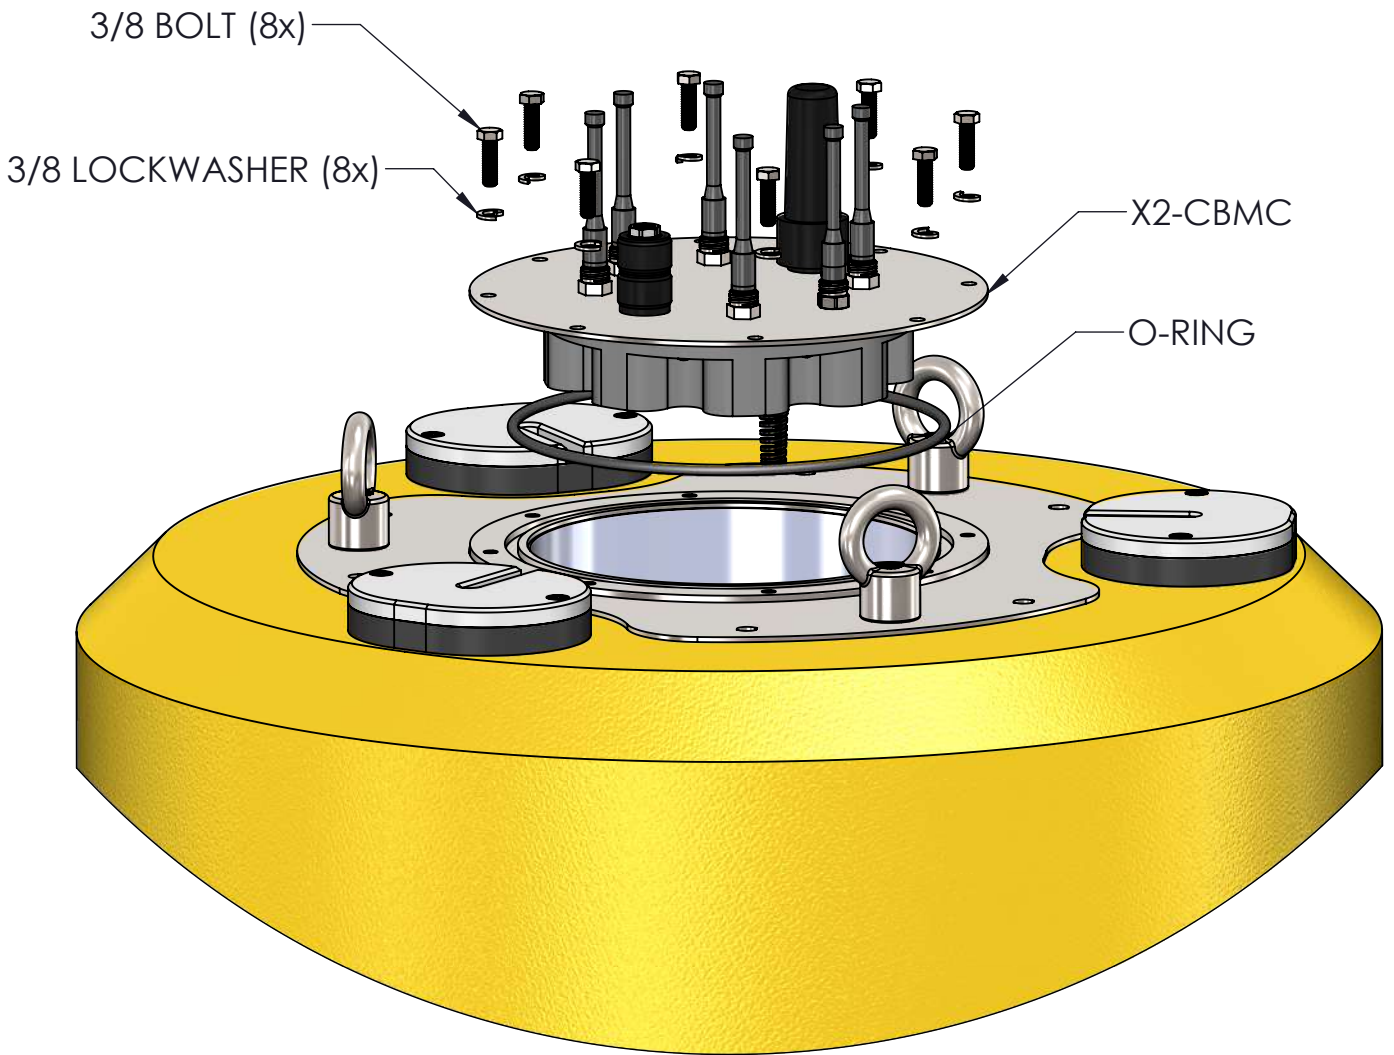

DRAWING DIMENSIONS IN INCHES

TITLE:
NEXSENS X2-CBMC BUOY-MOUNTED DATA LOGGER

DRAWING NUMBER:
NEX720

SHEET:
1 of 2

This drawing and the information thereon is the property of NexSens Technology
All unauthorized use and reproduction is prohibited. <www.NexSens.com>

DRAWING DIMENSIONS IN INCHES

TITLE:
NEXSENS X2-CBMC DATA LOGGER - BUOY MOUNTING

DRAWING NUMBER:
NEX721

SHEET:
2 of 2

This drawing and the information thereon is the property of NexSens Technology
 All unauthorized use and reproduction is prohibited. <www.NexSens.com>