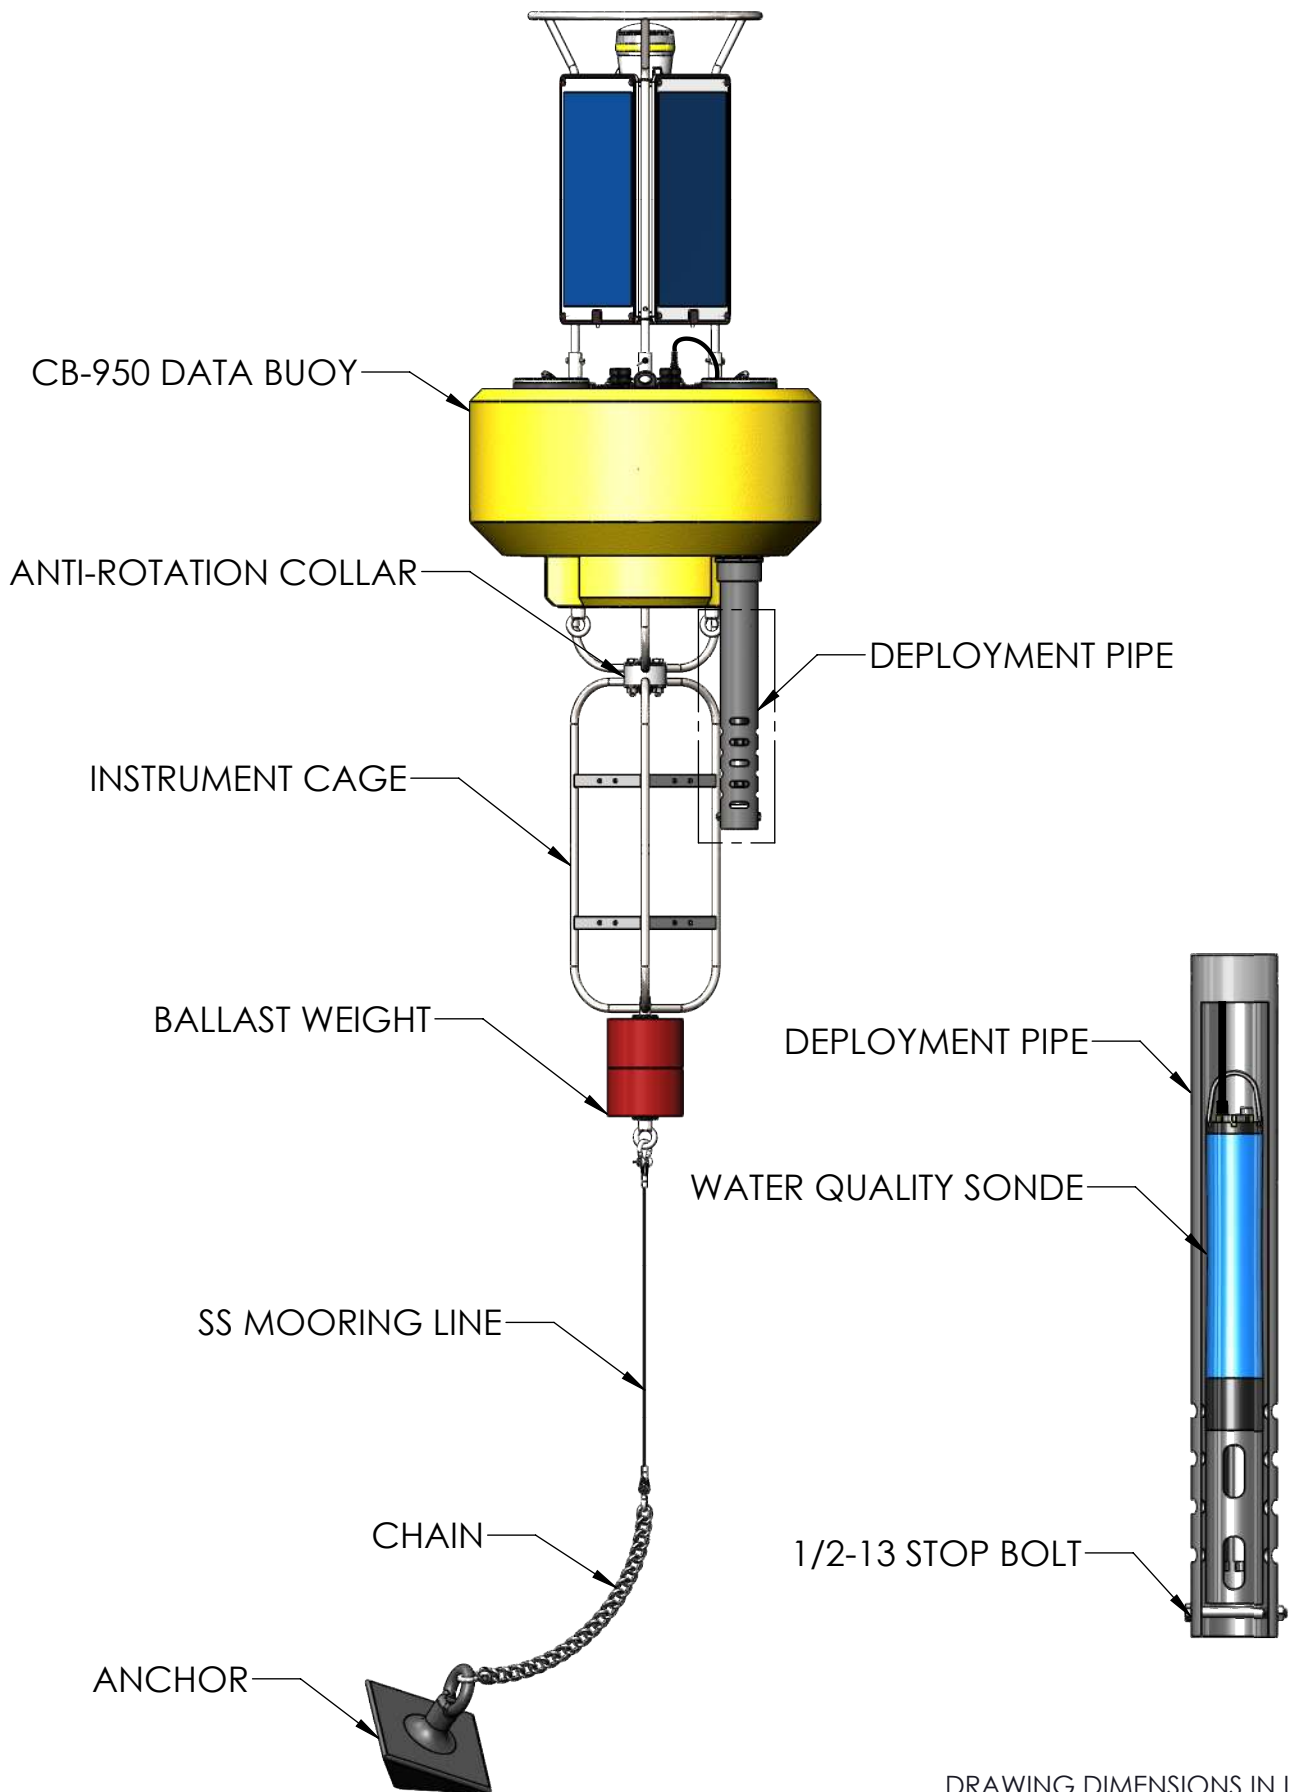

DRAWING DIMENSIONS IN INCHES

TITLE: NEXSENS CB-950 DATA BUOY - TYPICAL WATER QUALITY MONITORING SYSTEM		
DRAWING NUMBER: NEX381	SHEET: 7 of 9	This drawing and the information thereon is the property of NexSens Technology All unauthorized use and reproduction is prohibited. <www.NexSens.com>