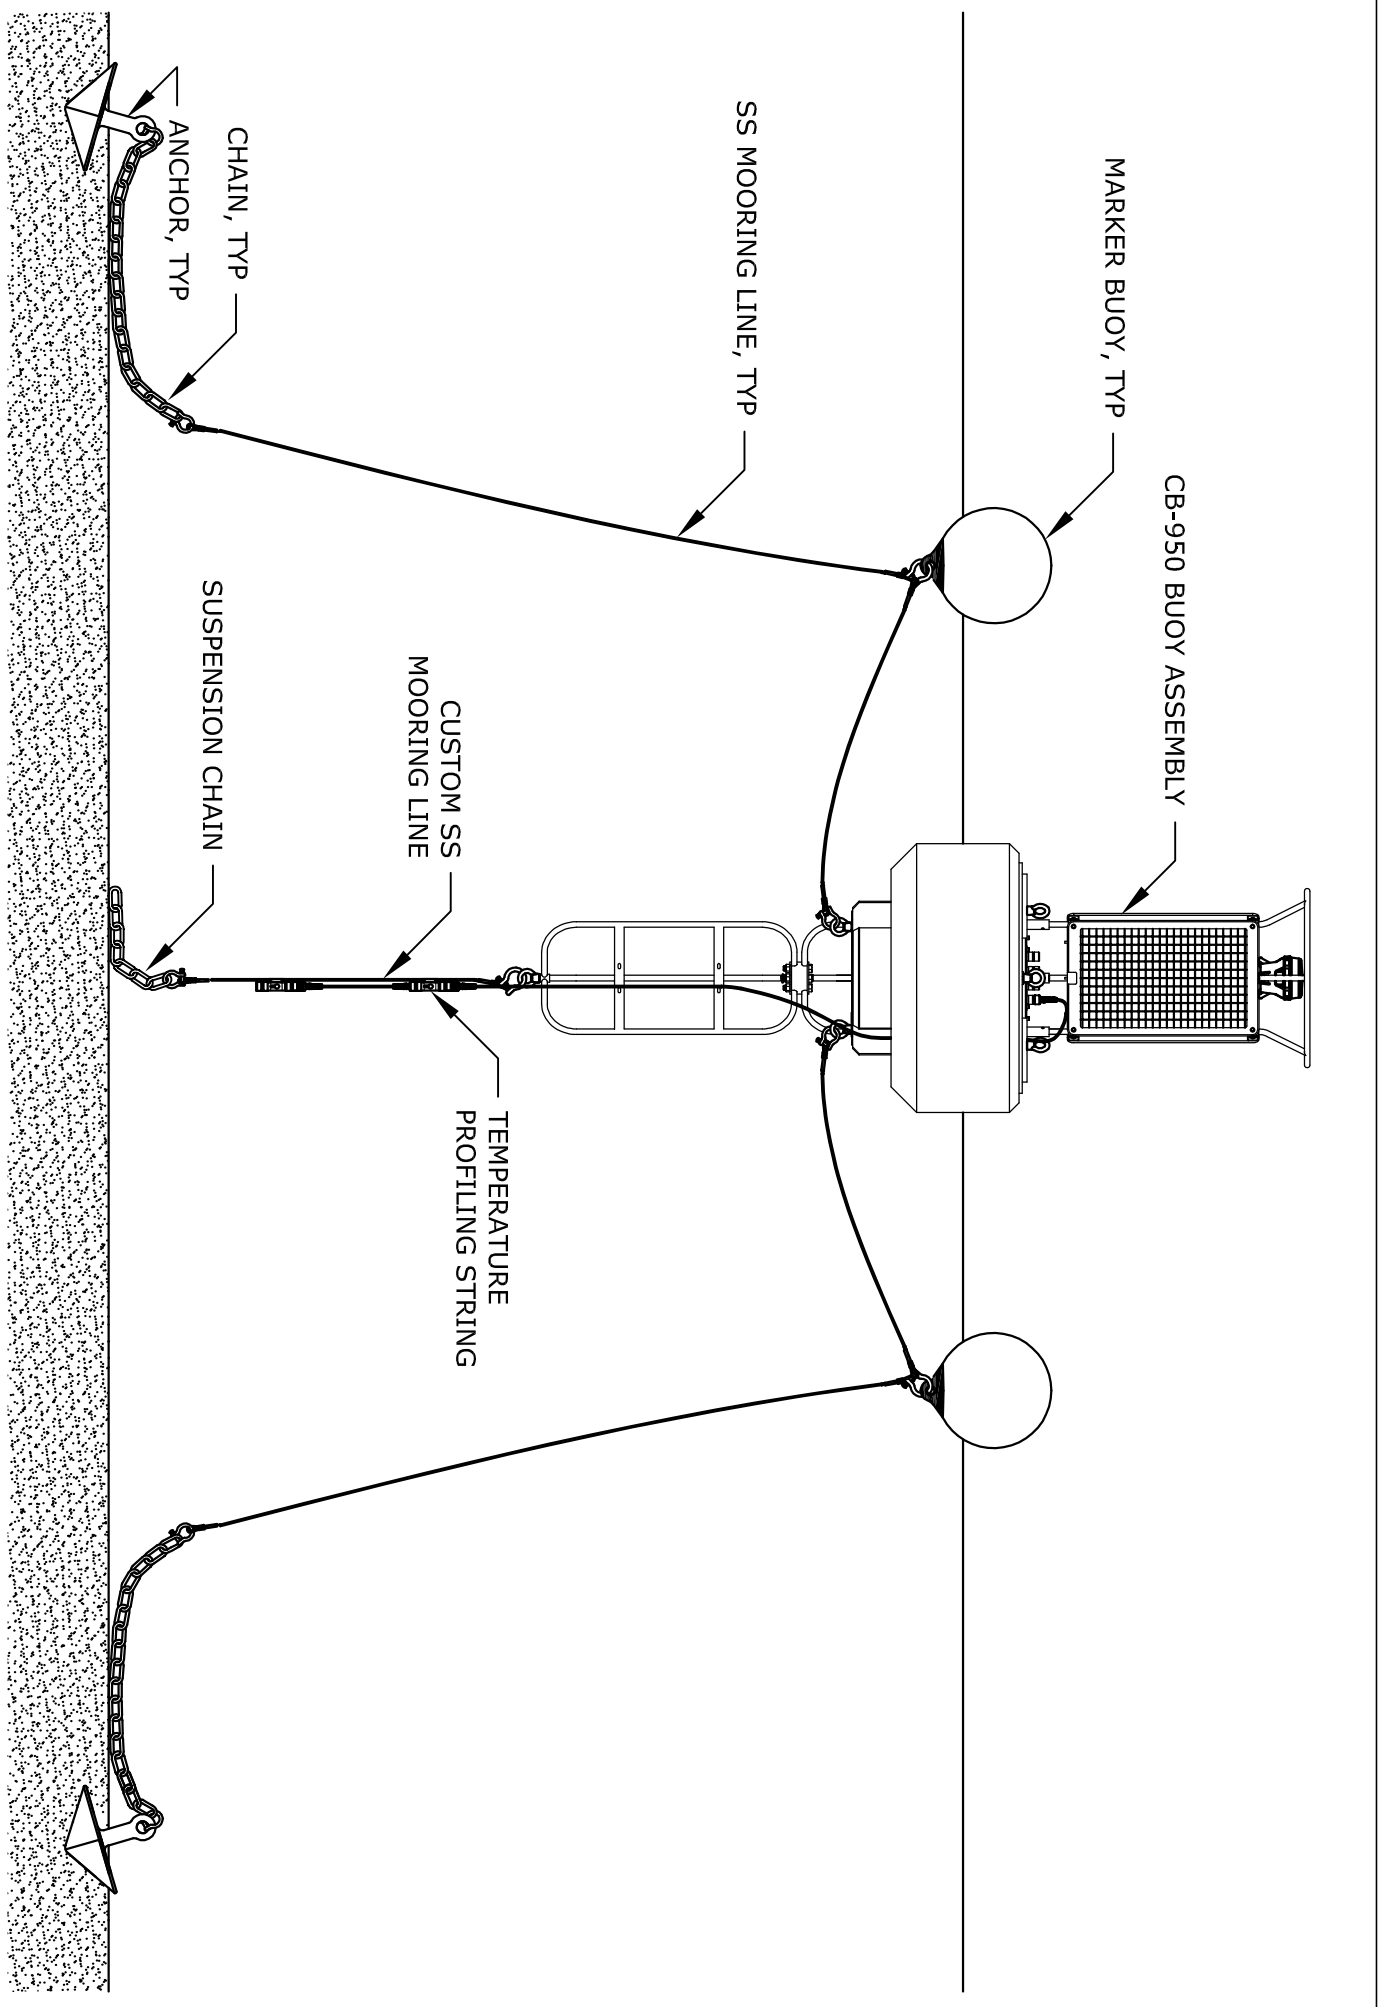

CB-950 BUOY ASSEMBLY

SENSOR DEPLOYMENT PIPE

SS MOORING LINE

CHAIN

ANCHOR

SENSOR DEPLOYMENT PIPE

WATER QUALITY SENSOR

DEPLOYMENT PIPE SECTION CUT (2X SCALE)

TITLE:  
NEXSENS CB-950 DATA BUOY - TYPICAL WATER QUALITY MONITORING SYSTEM

DRAWING NUMBER:  
NEX249

SHEET:  
2 of 7

This drawing and the information thereon is the property of NexSens Technology. All unauthorized use and reproduction is prohibited. <www.NexSens.com>