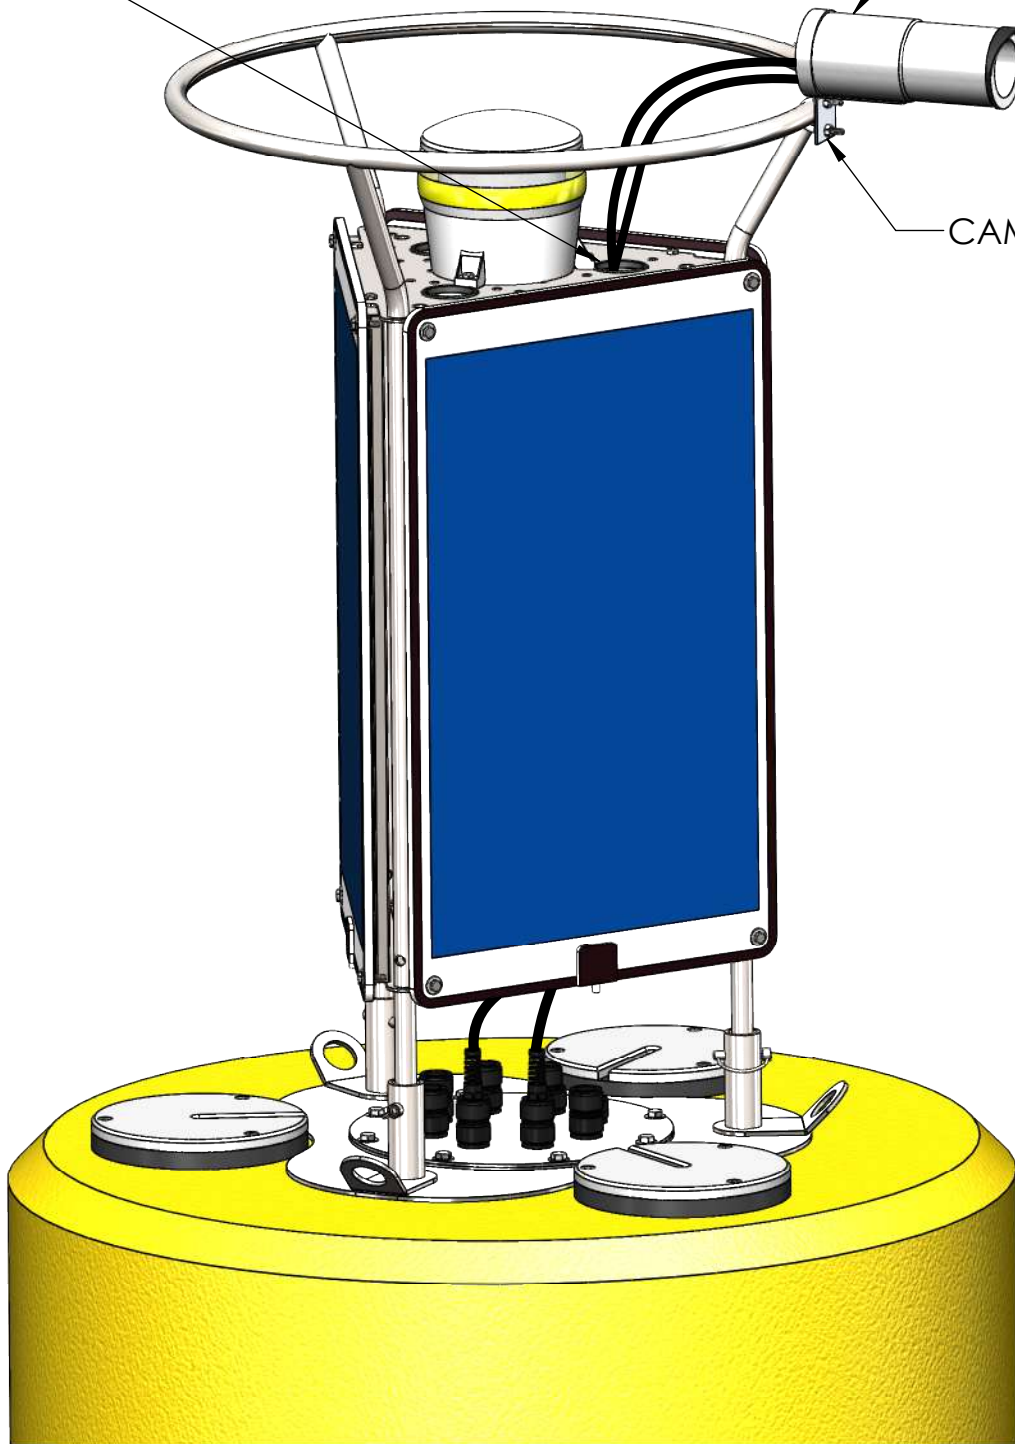

TITLE:
NEXSENS CB-950 DATA BUOY - TYPICAL CURRENT PROFILING SYSTEM

DRAWING NUMBER: NEX382	SHEET: 8 of 9	Drawing Dimensions in Inches
---------------------------	------------------	------------------------------

This drawing and the information thereon is the property of NexSens Technology
 All unauthorized use and reproduction is prohibited. <www.NexSens.com>

CABLE PASS-THROUGH
(3x)

BUOY CAMERA

CAMERA MOUNT

DRAWING DIMENSIONS IN INCHES