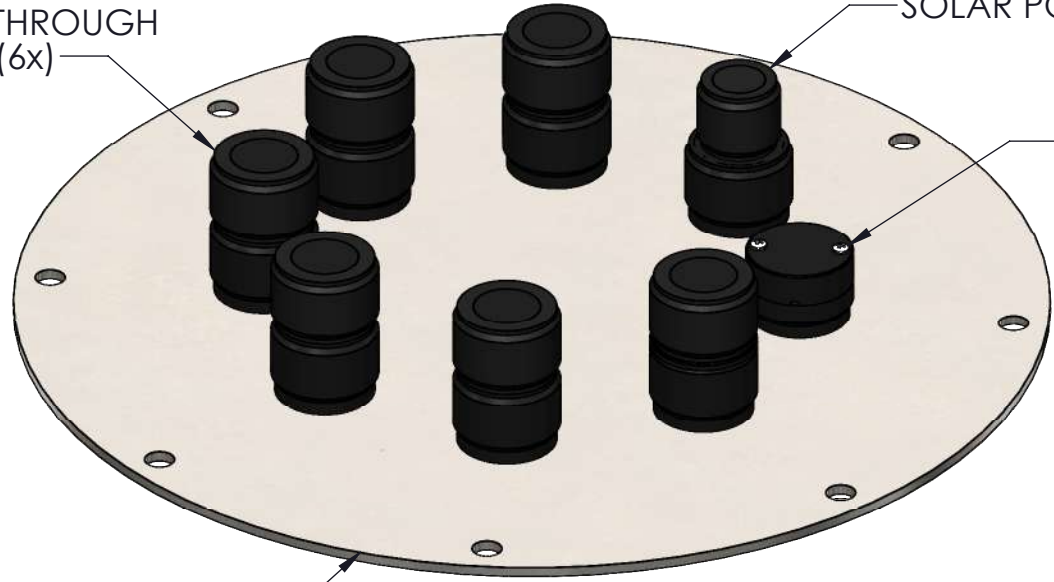

CB-A05-2

CB-A05-3

DRAWING DIMENSIONS IN INCHES

TITLE:
NEXSENS CB-950 DATA BUOY - DATA WELL

DRAWING NUMBER:
NEX376

SHEET:
2 of 9

This drawing and the information thereon is the property of NexSens Technology
All unauthorized use and reproduction is prohibited. <www.NexSens.com>

TOP

PASS-THROUGH
PORT (6x)

SOLAR PORT

VENT

316 SS DATA WELL PLATE

BOTTOM

10-32 WELD NUTS (12x)

DRAWING DIMENSIONS IN INCHES