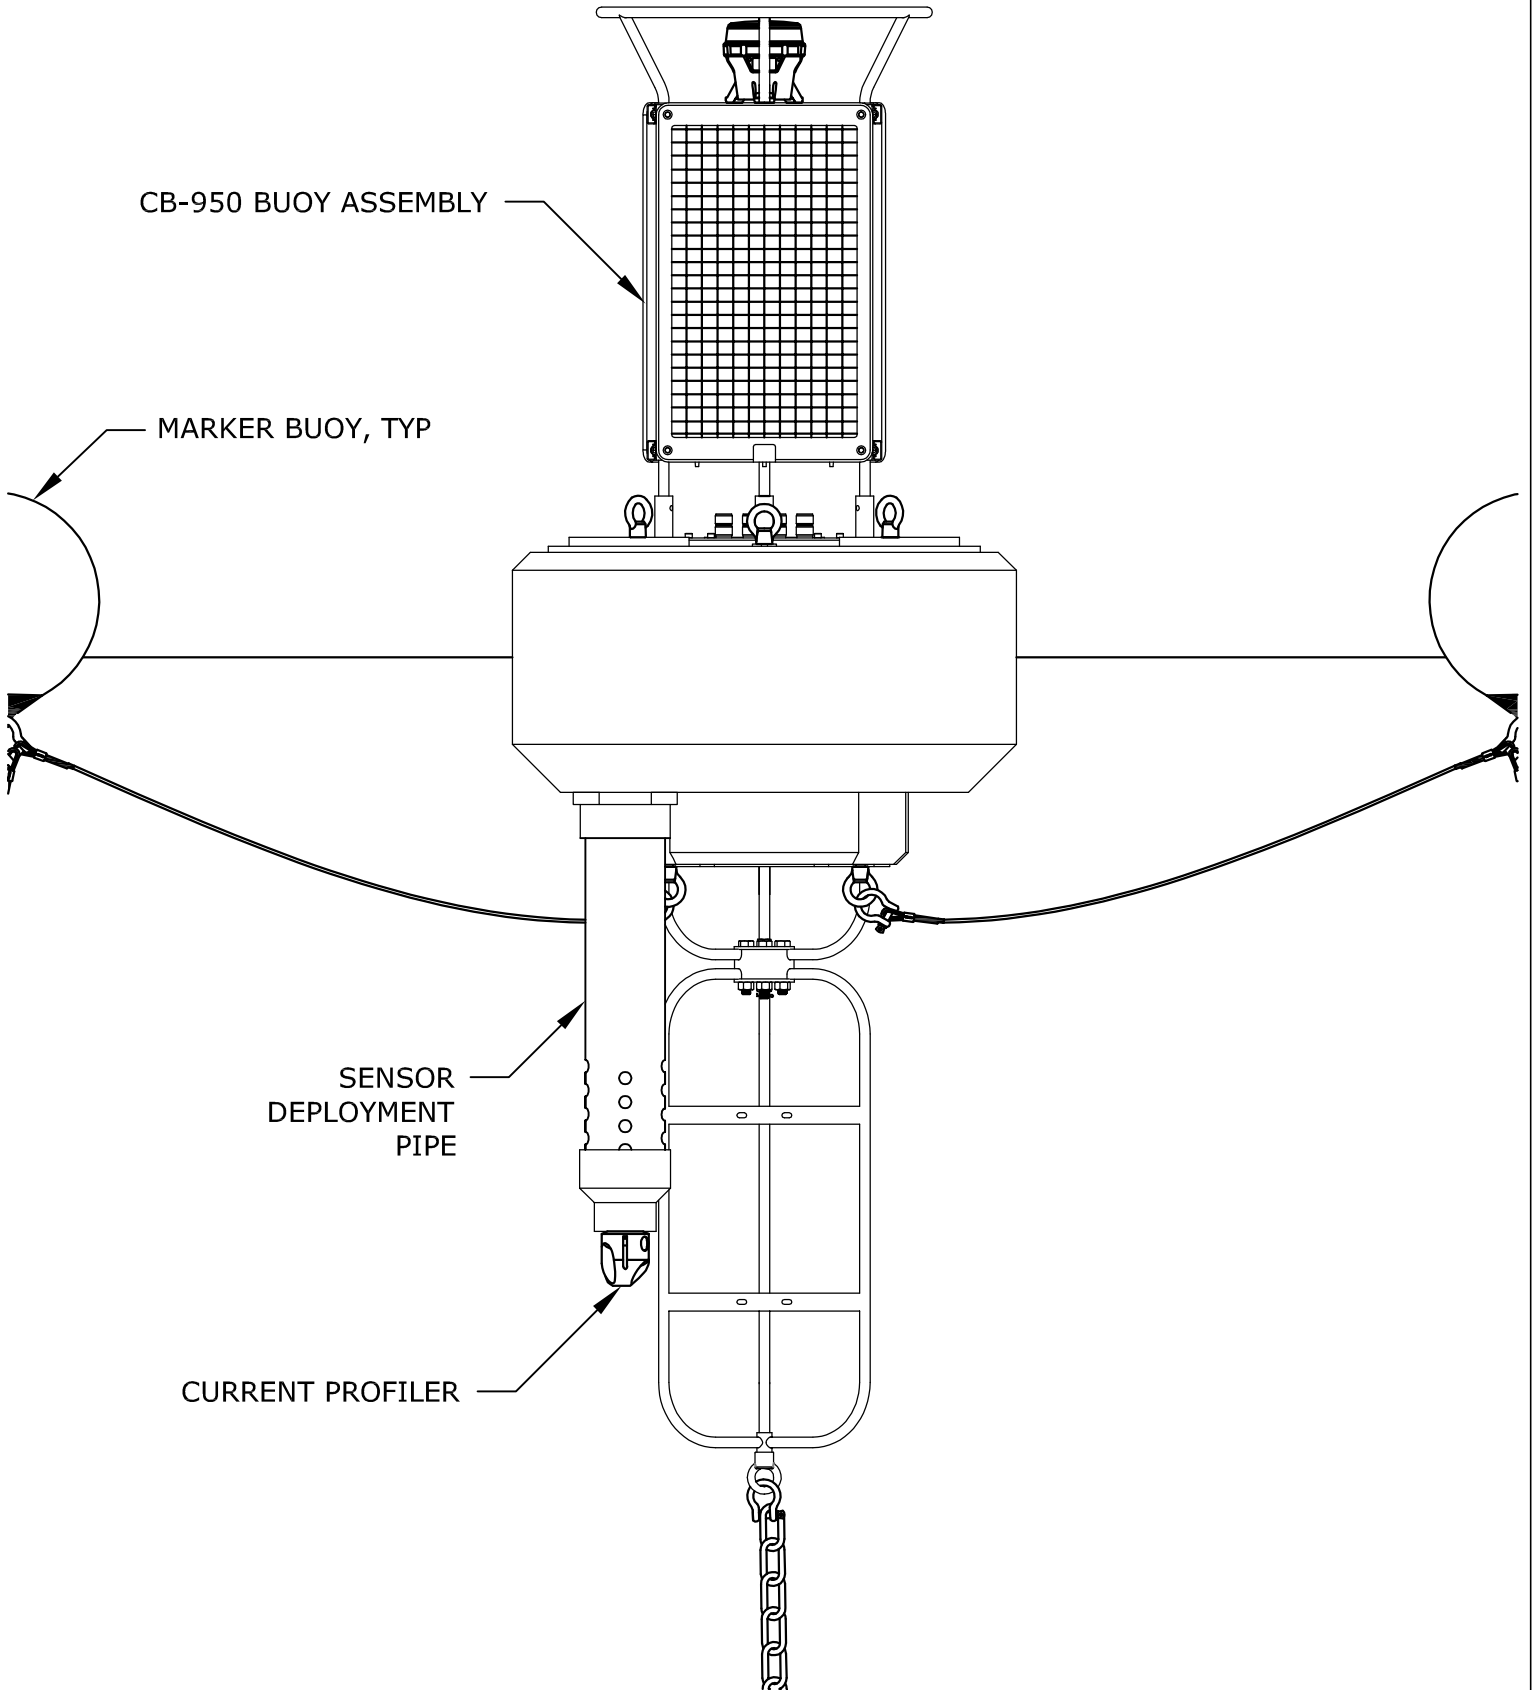

TITLE:
NEXSENS CB-950 DATA BUOY - TYPICAL CURRENT PROFILING SYSTEM

DRAWING NUMBER:
NEX252

SHEET:
5 of 7

This drawing and the information thereon is the property of NexSens Technology. All unauthorized use and reproduction is prohibited. <www.NexSens.com>