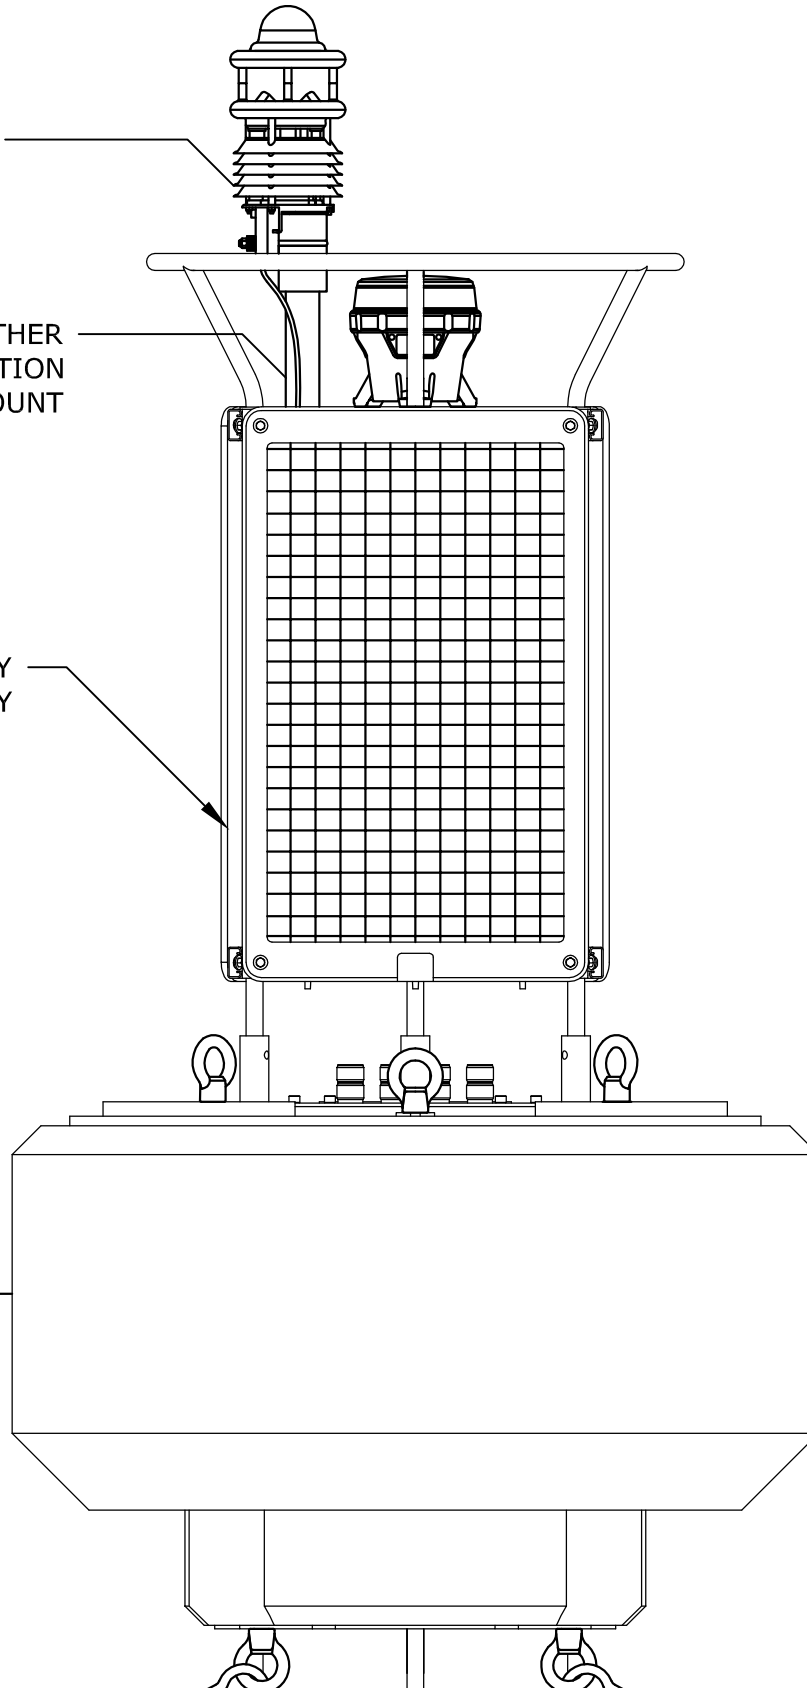

WEATHER
STATION

WEATHER
STATION
MOUNT

CB-950 BUOY
ASSEMBLY

TITLE:

NEXSENS CB-950 DATA BUOY - TYPICAL WEATHER MONITORING SYSTEM

DRAWING NUMBER:

NEX251

SHEET:

4 of 7

This drawing and the information thereon is the property of NexSens Technology.
All unauthorized use and reproduction is prohibited. <www.NexSens.com>