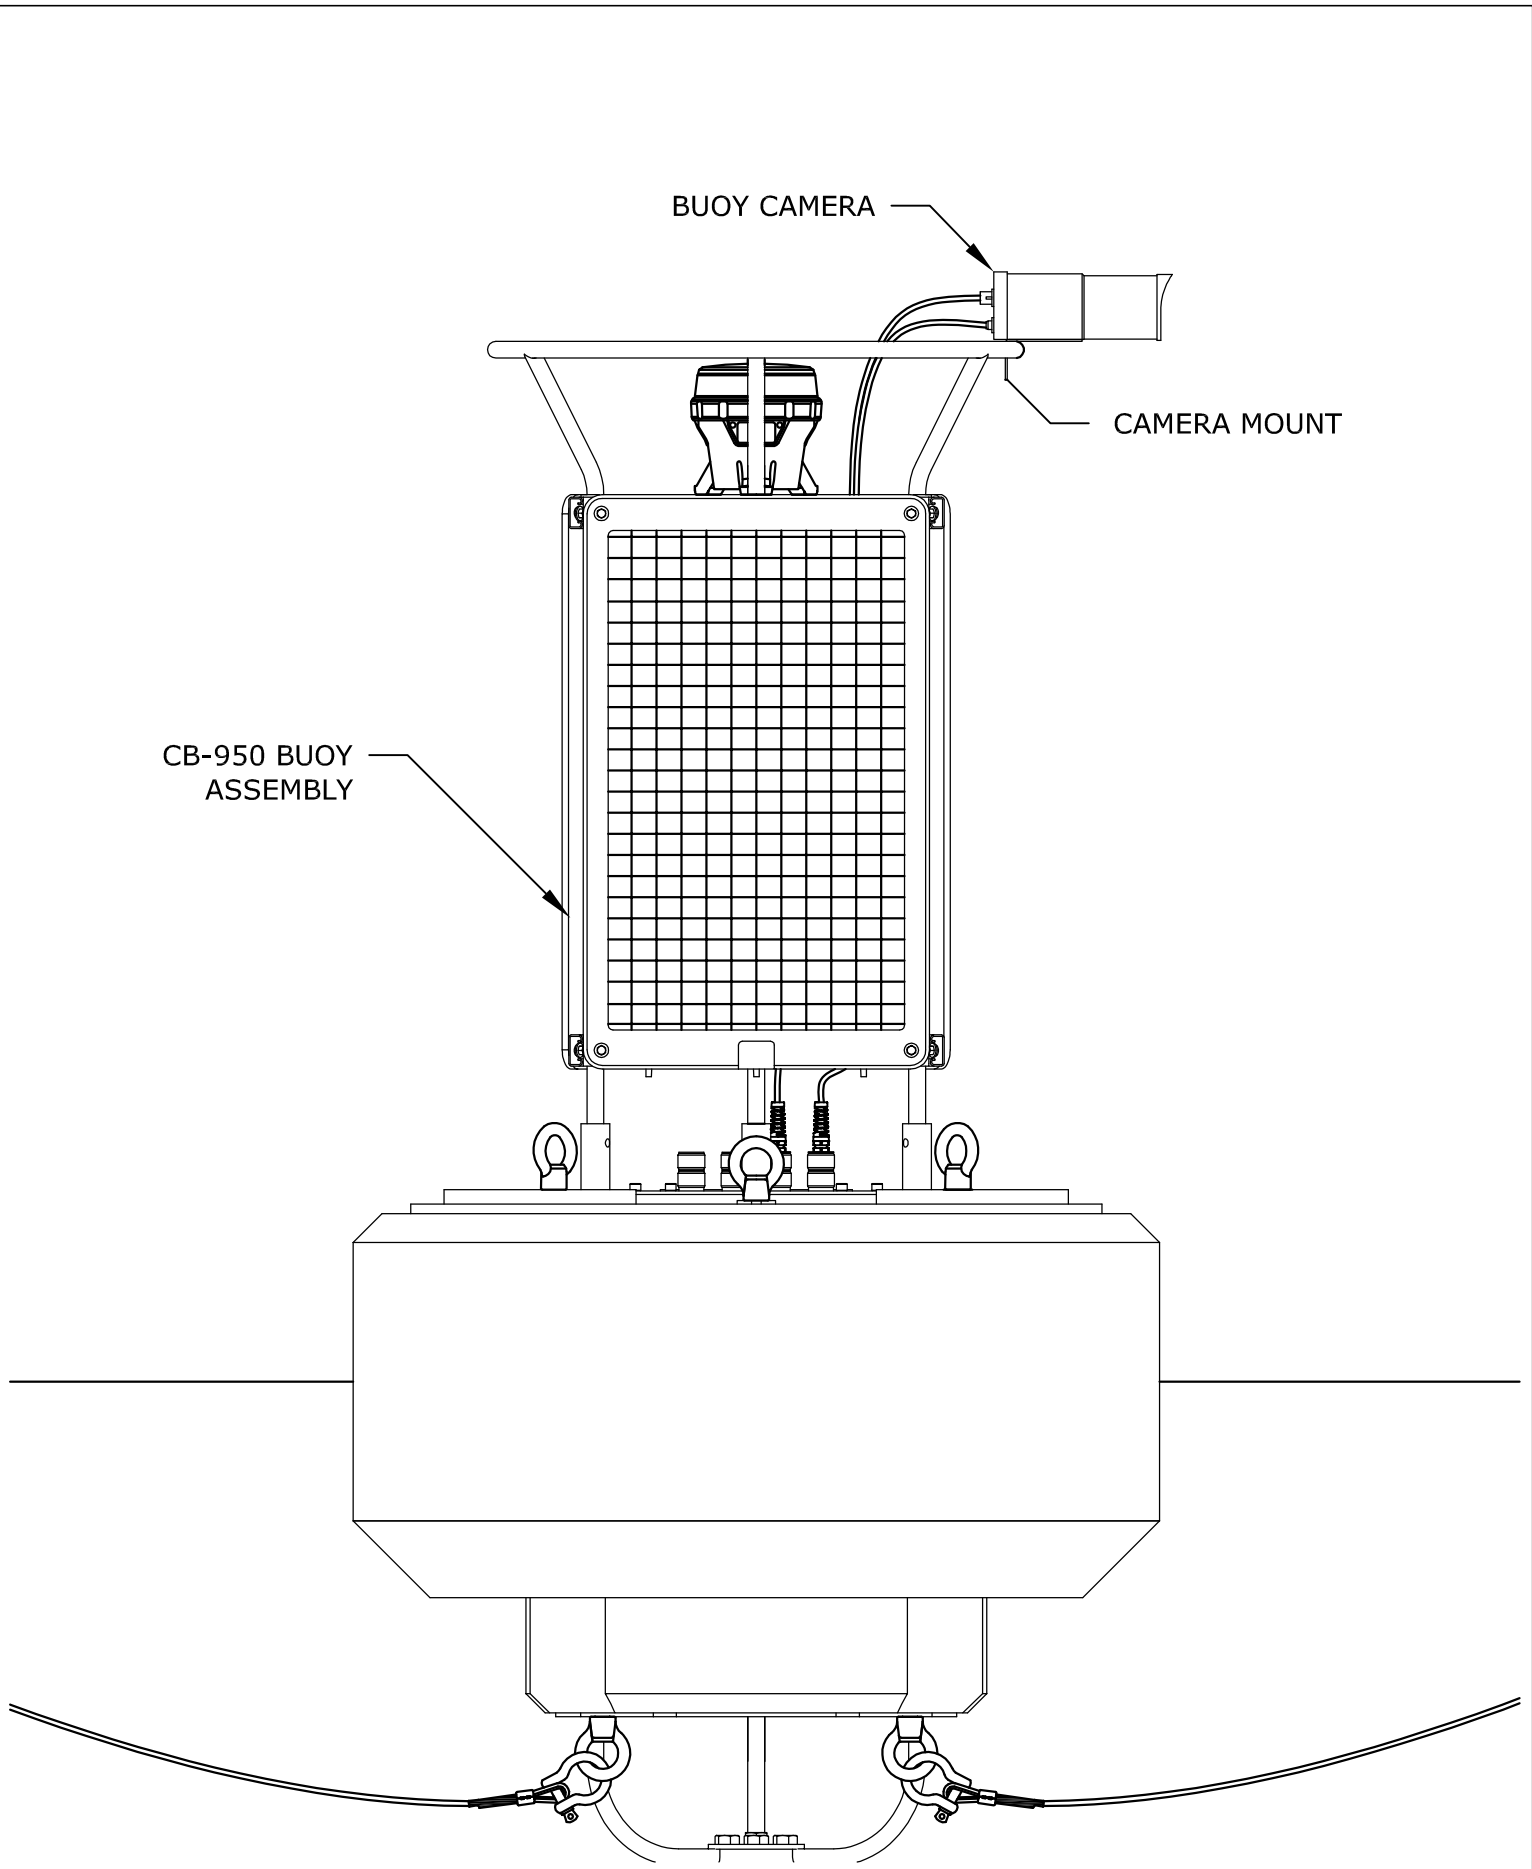

CB-950 BUOY ASSEMBLY

SENSOR DEPLOYMENT PIPE

SS MOORING LINE

CHAIN

ANCHOR

SENSOR DEPLOYMENT PIPE

WATER QUALITY SENSOR

DEPLOYMENT PIPE SECTION CUT (2X SCALE)

WEATHER  
STATION

WEATHER  
STATION  
MOUNT

CB-950 BUOY  
ASSEMBLY

TITLE:

NEXSENS CB-950 DATA BUOY - TYPICAL WEATHER MONITORING SYSTEM

DRAWING NUMBER:

NEX251

SHEET:

WAVE SENSOR

TITLE:

NEXSENS CB-950 DATA BUOY - TYPICAL WAVE MONITORING SYSTEM

DRAWING NUMBER:

NEX253

SHEET:

6 of 7

This drawing and the information thereon is the property of NexSens Technology. All unauthorized use and reproduction is prohibited. <[www.NexSens.com](http://www.NexSens.com)>