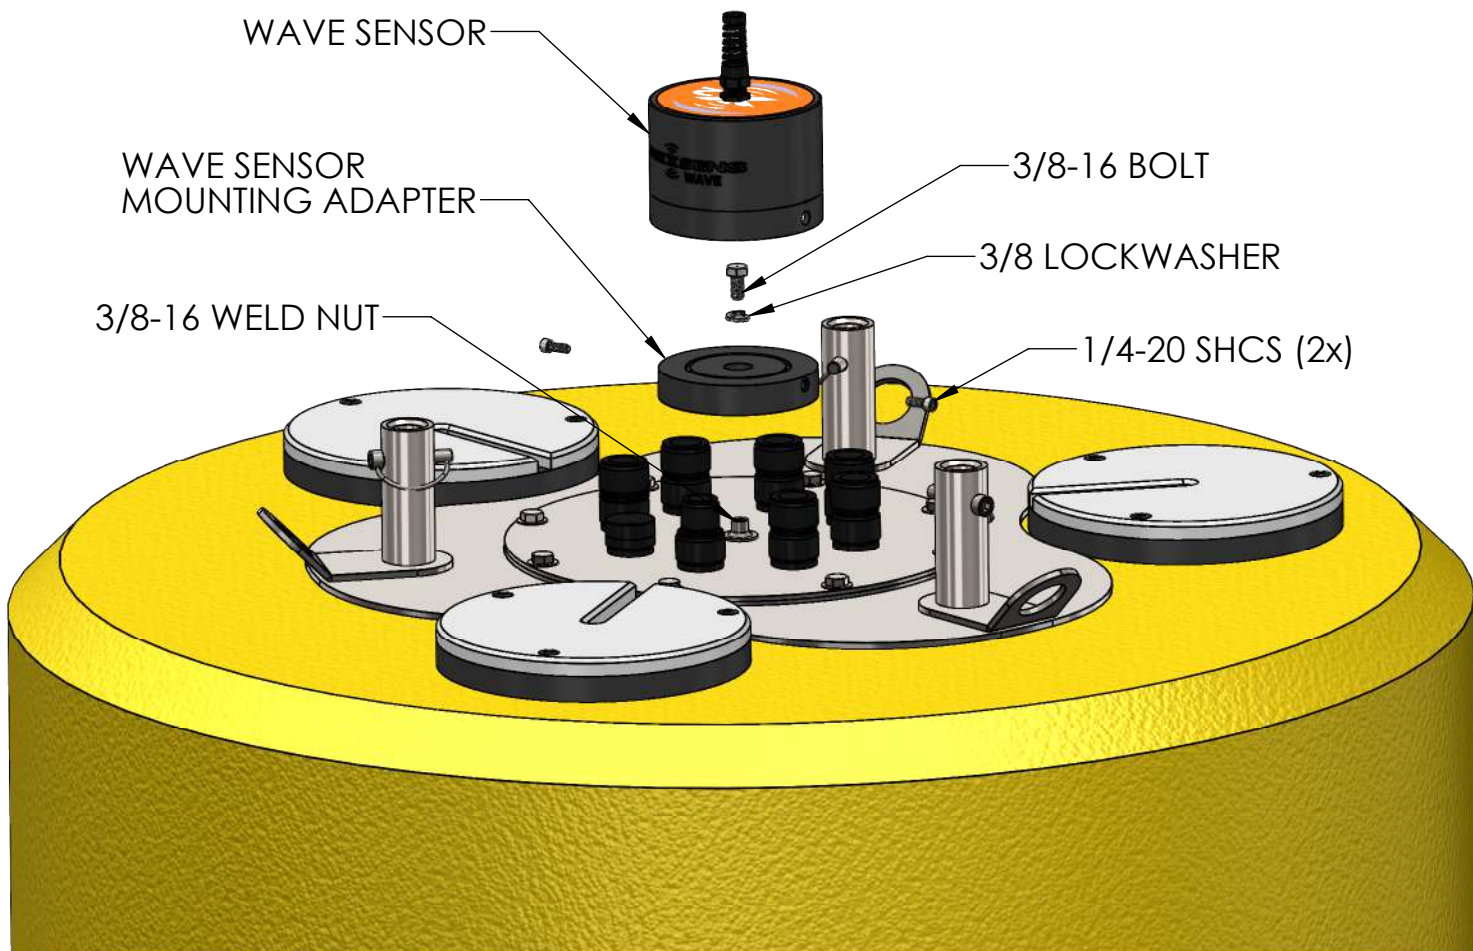

6" INSTRUMENT
DEPLOYMENT PIPE
(3x)

TOWER HUB (3x)

3/8 LOCKING
PIN (3x)

DRAWING DIMENSIONS IN INCHES

TITLE: NEXSENS CB-950 DATA BUOY - TOWER INSTALLATION	
DRAWING NUMBER: NEX378	SHEET: 4 of 9
This drawing and the information thereon is the property of NexSens Technology All unauthorized use and reproduction is prohibited. <www.NexSens.com>	