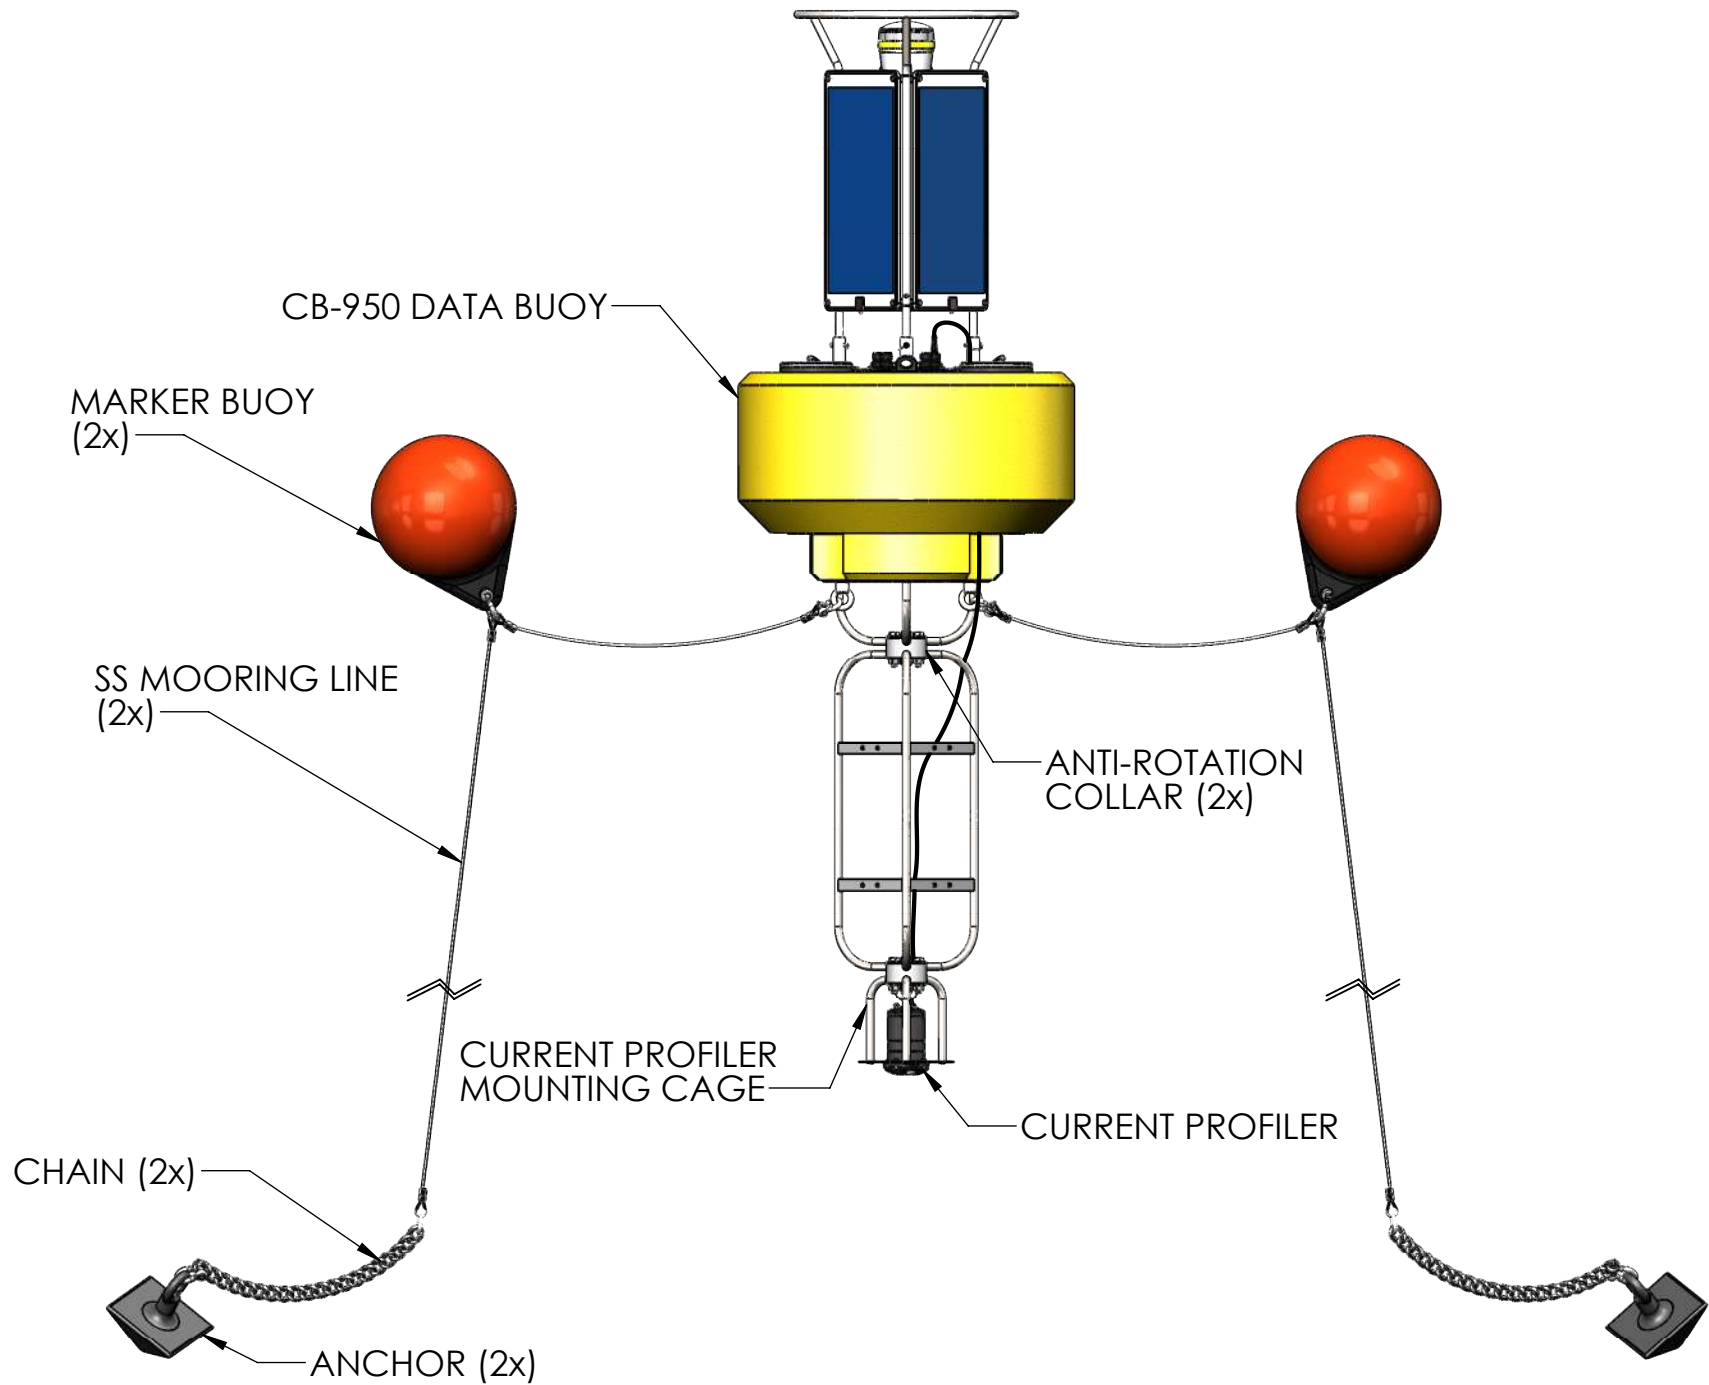

TITLE:
NEXSENS CB-950 DATA BUOY - TYPICAL CURRENT PROFILING SYSTEM

DRAWING NUMBER: NEX382	SHEET: 8 of 9	Drawing Dimensions in Inches

This drawing and the information thereon is the property of NexSens Technology
All unauthorized use and reproduction is prohibited. <www.NexSens.com>