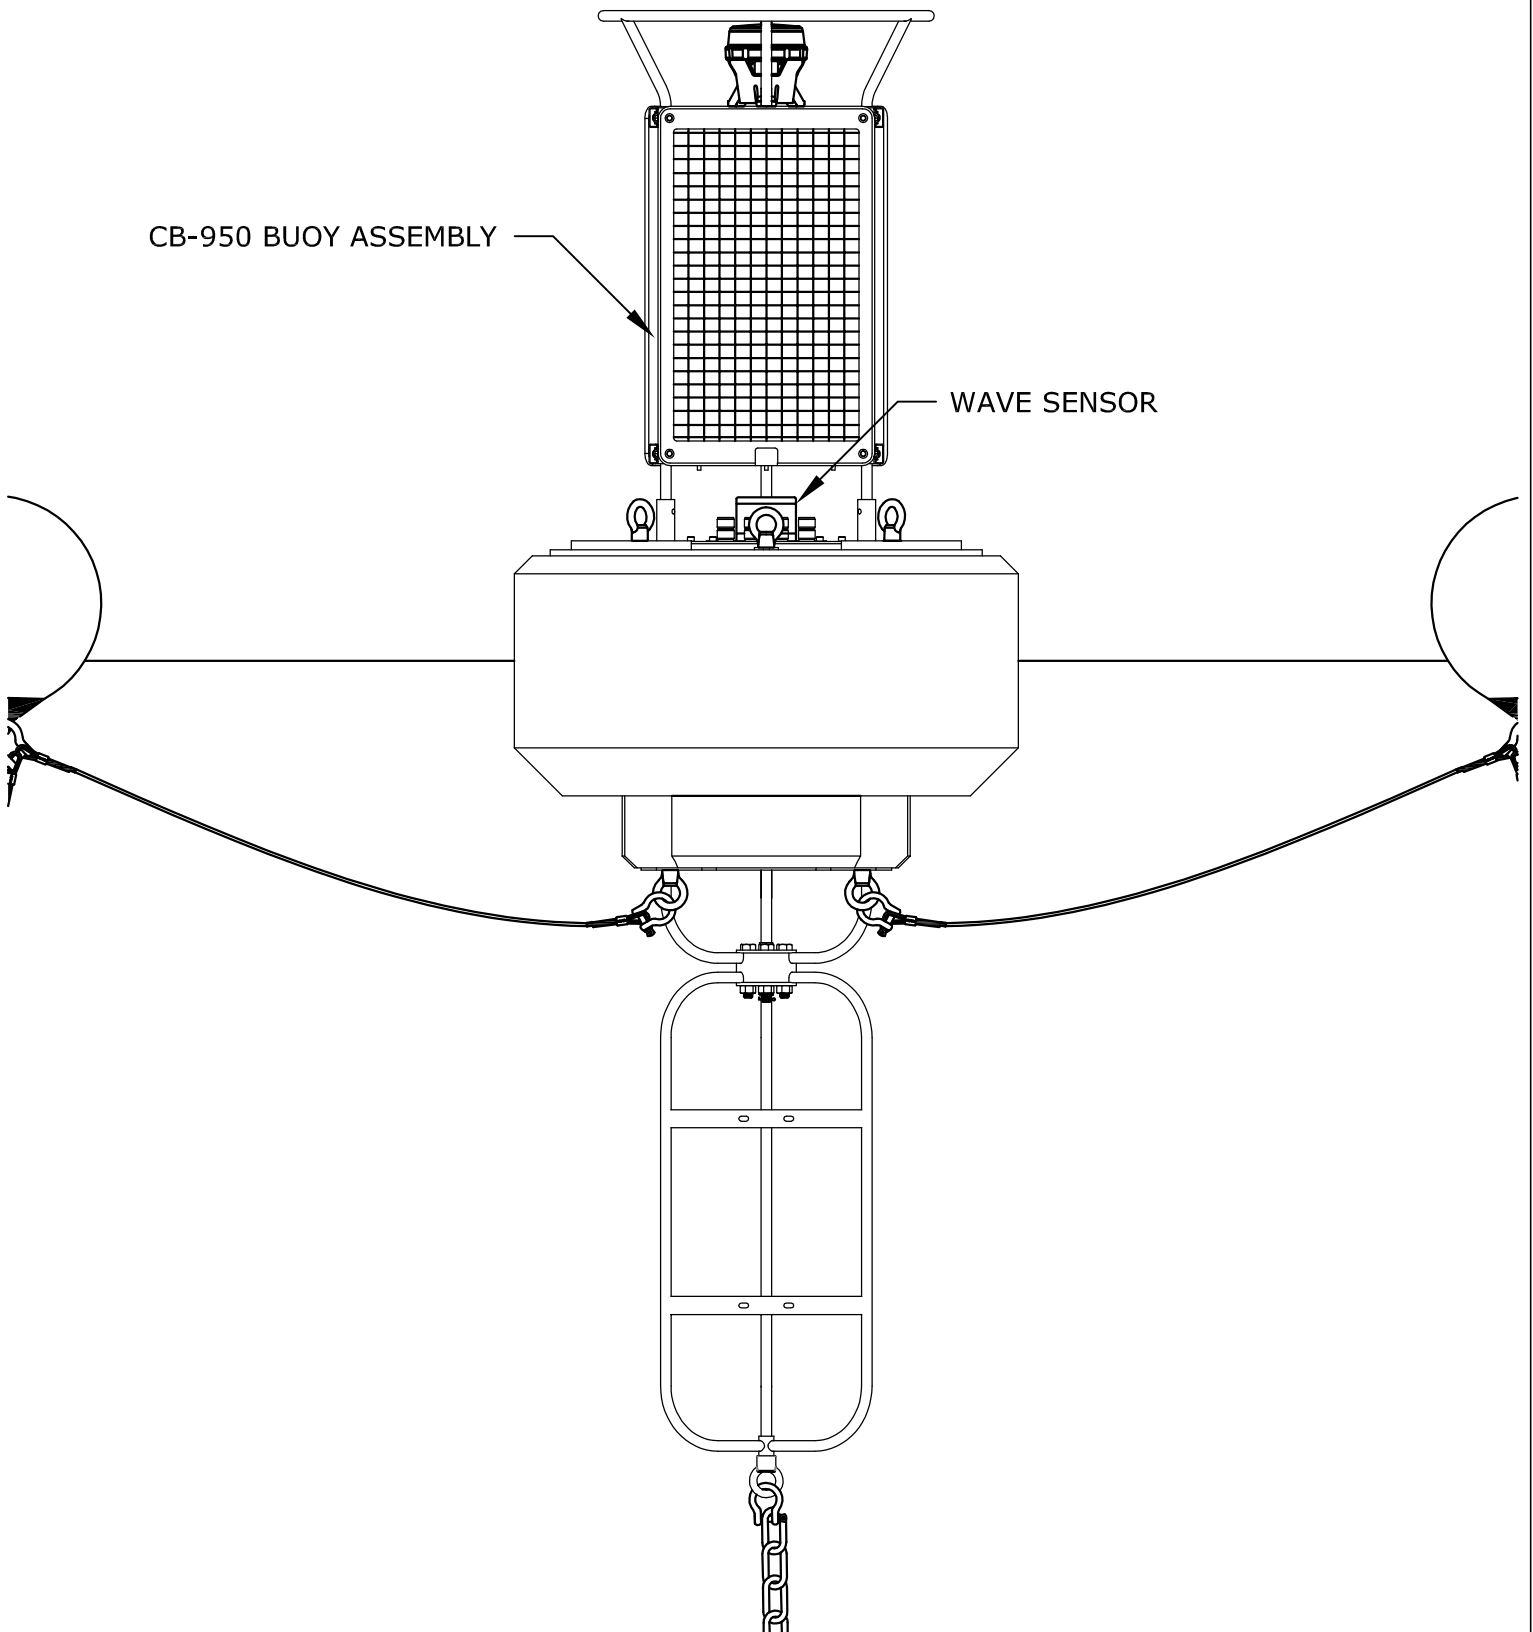

CB-950 BUOY ASSEMBLY

WAVE SENSOR

TITLE:

NEXSENS CB-950 DATA BUOY - TYPICAL WAVE MONITORING SYSTEM

DRAWING NUMBER:

NEX253

SHEET:

6 of 7

This drawing and the information thereon is the property of NexSens Technology. All unauthorized use and reproduction is prohibited. <www.NexSens.com>