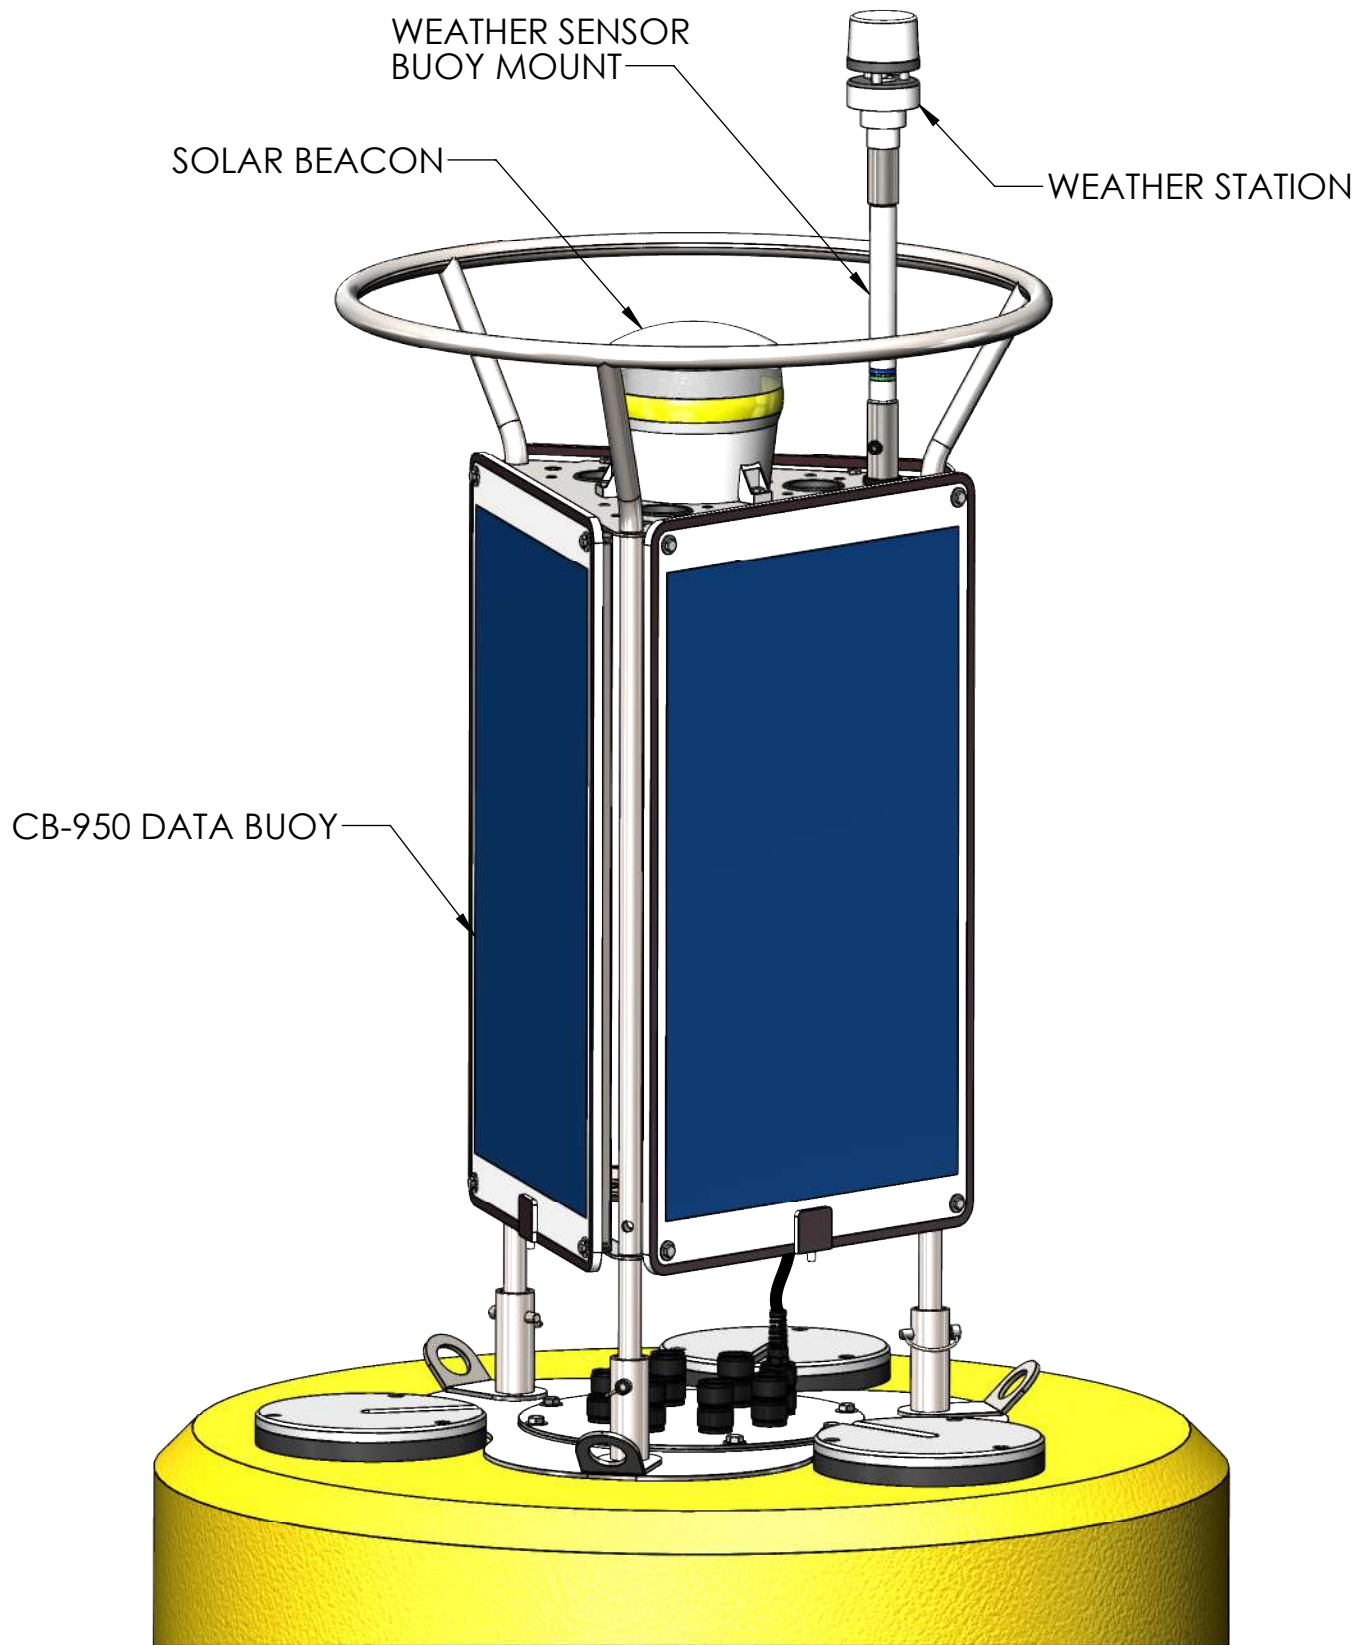

TITLE: NEXSENS CB-950 DATA BUOY - PASS-THROUGH PLATE		
DRAWING NUMBER: NEX377	SHEET: 3 of 9	This drawing and the information thereon is the property of NexSens Technology All unauthorized use and reproduction is prohibited. <www.NexSens.com>

6" INSTRUMENT
DEPLOYMENT PIPE
(3x)

TOWER HUB (3x)

3/8 LOCKING
PIN (3x)

DRAWING DIMENSIONS IN INCHES

TITLE: NEXSENS CB-950 DATA BUOY - TOWER INSTALLATION	
DRAWING NUMBER: NEX378	SHEET: 4 of 9
This drawing and the information thereon is the property of NexSens Technology All unauthorized use and reproduction is prohibited. <www.NexSens.com>	

DRAWING DIMENSIONS IN INCHES

TITLE:
NEXSENS CB-950 DATA BUOY - WAVE SENSOR MOUNTING

DRAWING NUMBER:
NEX379

SHEET:
5 of 9

This drawing and the information thereon is the property of NexSens Technology
All unauthorized use and reproduction is prohibited. <www.NexSens.com>