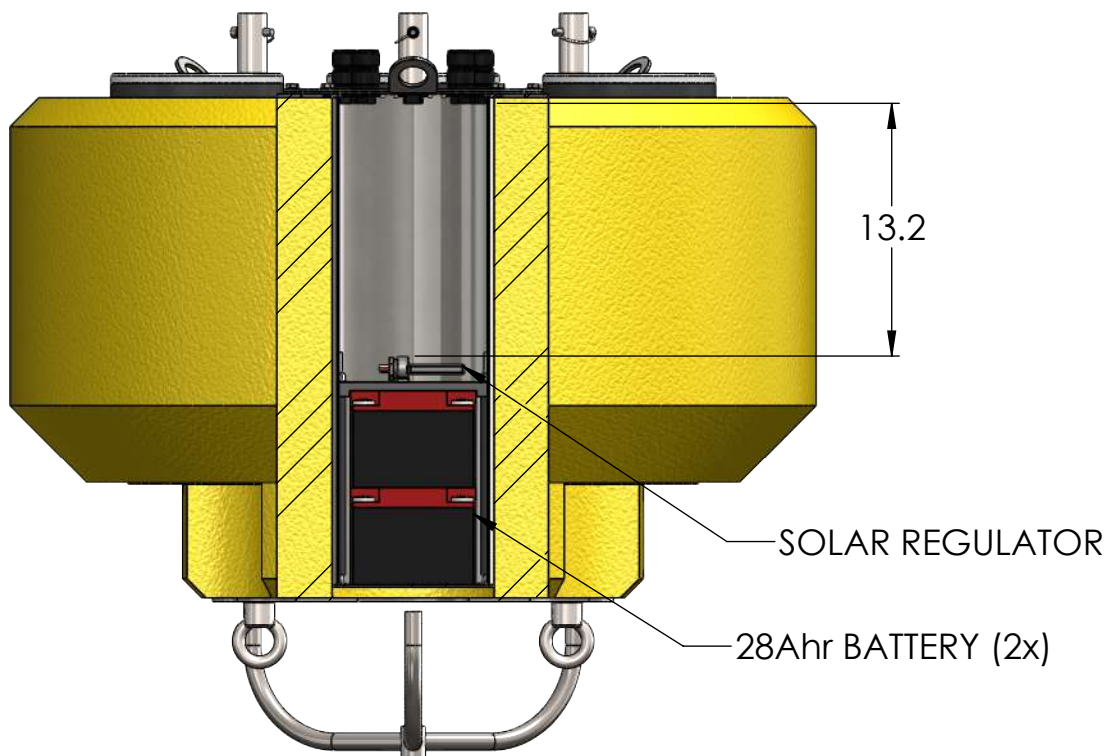

DRAWING DIMENSIONS IN INCHES

TITLE:
NEXSENS CB-950 DATA BUOY

DRAWING NUMBER:
NEX375

SHEET:
1 of 9

This drawing and the information thereon is the property of NexSens Technology
All unauthorized use and reproduction is prohibited. <www.NexSens.com>

CB-A05-2

CB-A05-3

DRAWING DIMENSIONS IN INCHES

TITLE:
NEXSENS CB-950 DATA BUOY - DATA WELL

DRAWING NUMBER:
NEX376

SHEET:
2 of 9

This drawing and the information thereon is the property of NexSens Technology
All unauthorized use and reproduction is prohibited. <www.NexSens.com>

TOP

PASS-THROUGH
PORT (6x)

SOLAR PORT

VENT

316 SS DATA WELL PLATE

BOTTOM

10-32 WELD NUTS (12x)

DRAWING DIMENSIONS IN INCHES

TITLE: NEXSENS CB-950 DATA BUOY - PASS-THROUGH PLATE		
DRAWING NUMBER: NEX377	SHEET: 3 of 9	This drawing and the information thereon is the property of NexSens Technology All unauthorized use and reproduction is prohibited. <www.NexSens.com>