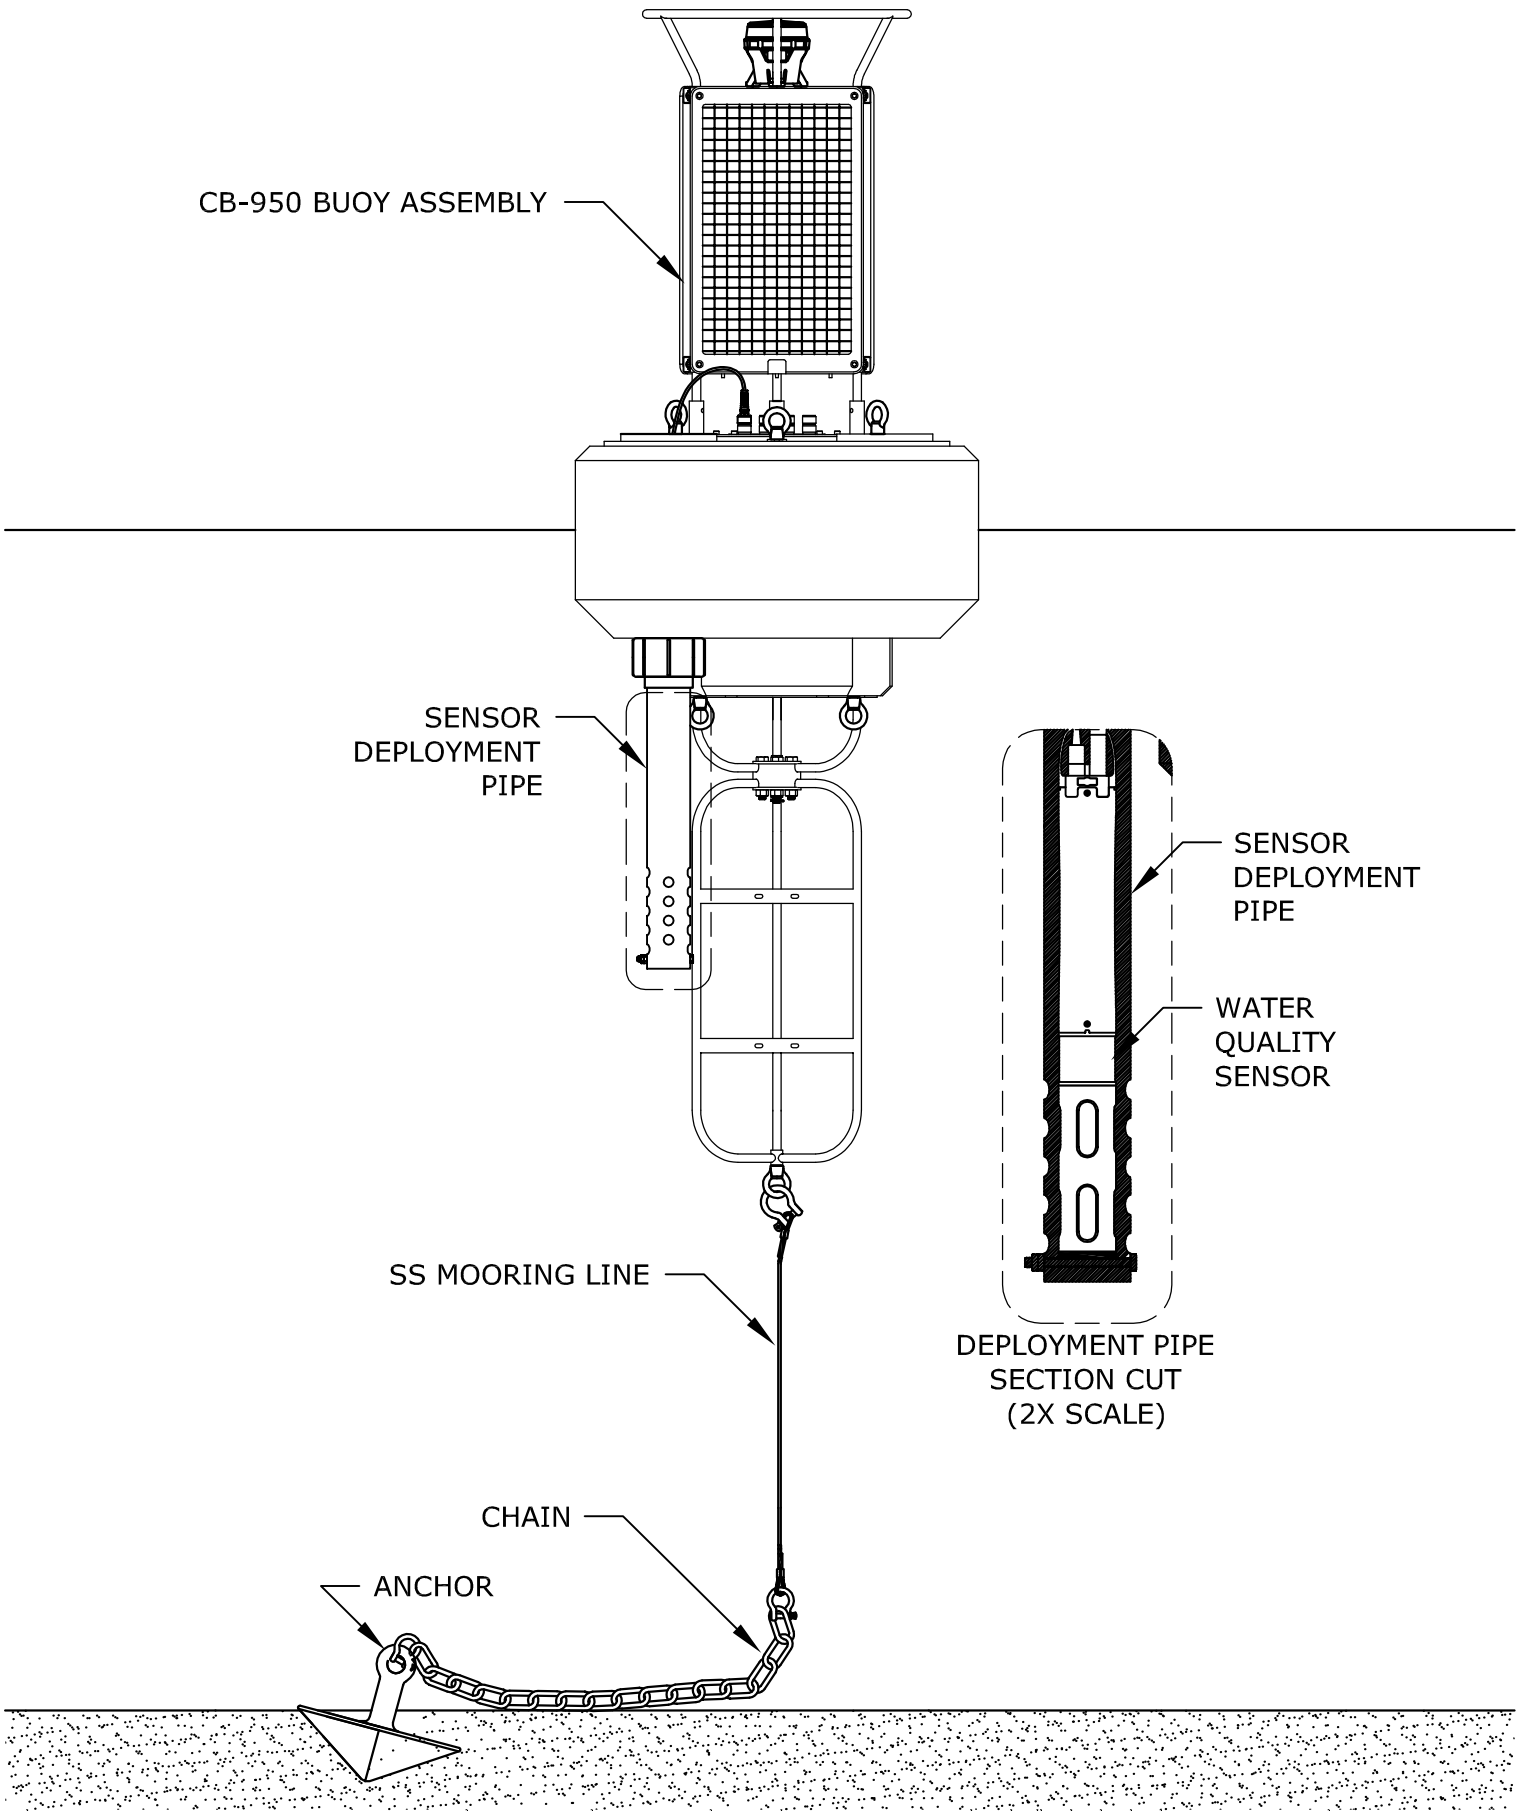

CB-950 BUOY ASSEMBLY

SENSOR DEPLOYMENT PIPE

SS MOORING LINE

CHAIN

ANCHOR

SENSOR DEPLOYMENT PIPE

WATER QUALITY SENSOR

DEPLOYMENT PIPE SECTION CUT (2X SCALE)

TITLE:  
NEXSENS CB-950 DATA BUOY - TYPICAL WATER QUALITY MONITORING SYSTEM

DRAWING NUMBER:  
NEX249

SHEET:  
2 of 7

This drawing and the information thereon is the property of NexSens Technology. All unauthorized use and reproduction is prohibited. <www.NexSens.com>