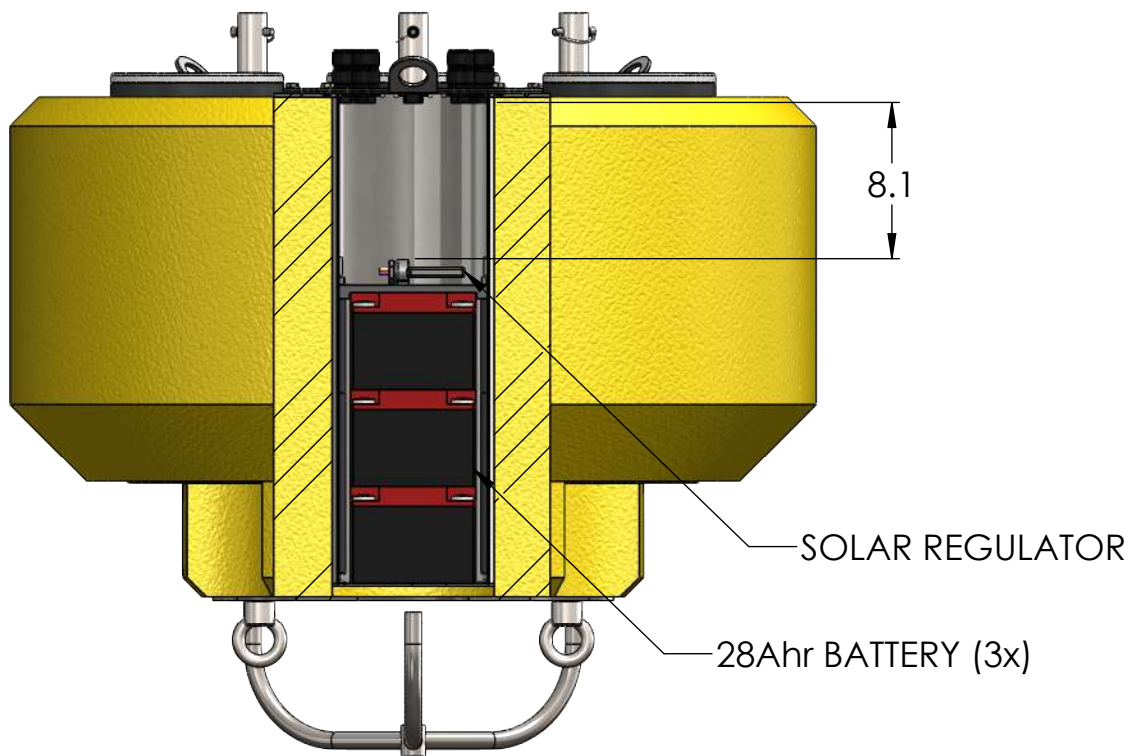

CB-A05-2

CB-A05-3

DRAWING DIMENSIONS IN INCHES

TITLE:
NEXSENS CB-950 DATA BUOY - DATA WELL

DRAWING NUMBER:
NEX376

SHEET:
2 of 9

This drawing and the information thereon is the property of NexSens Technology
All unauthorized use and reproduction is prohibited. <www.NexSens.com>

TOP

PASS-THROUGH
PORT (6x)

SOLAR PORT

VENT

316 SS DATA WELL PLATE

BOTTOM

10-32 WELD NUTS (12x)

DRAWING DIMENSIONS IN INCHES