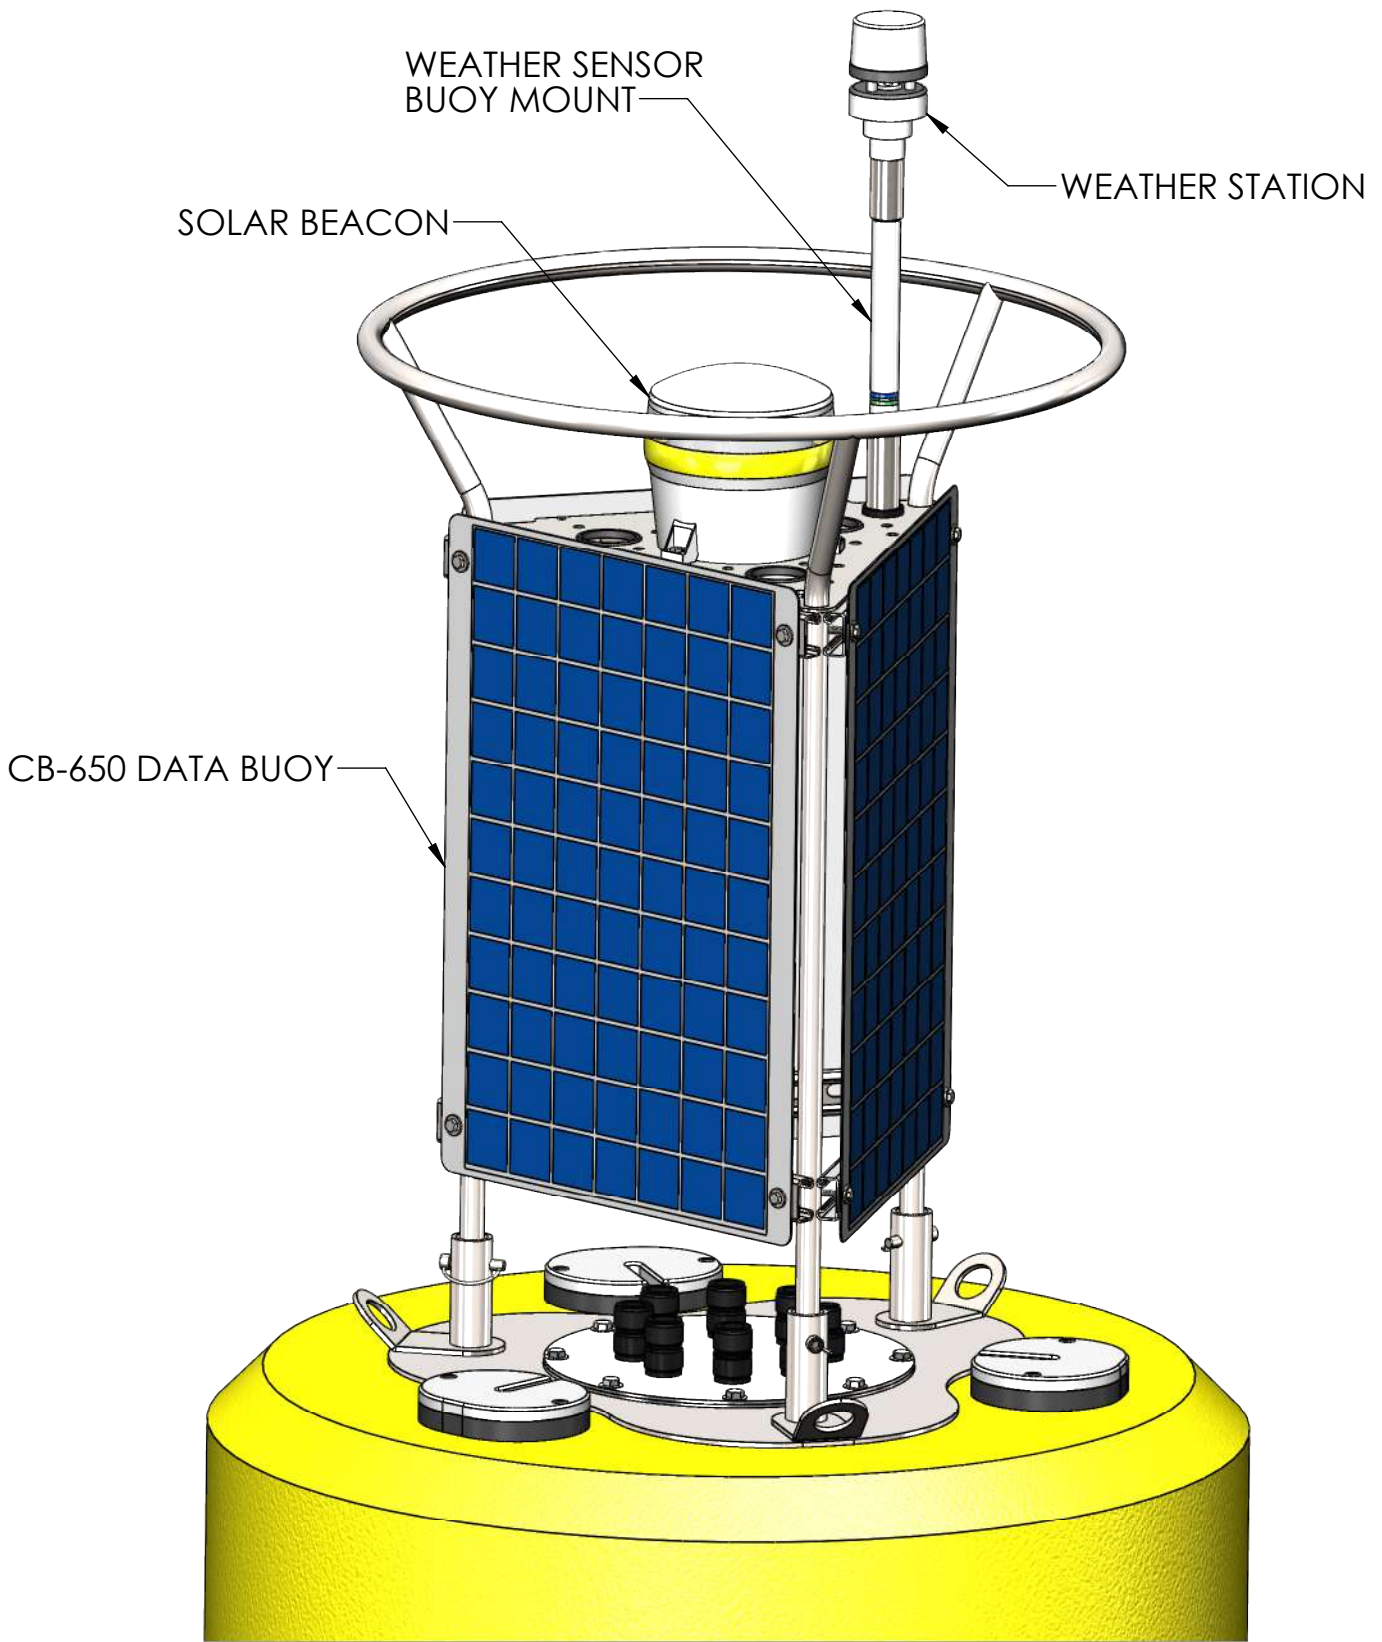

TITLE: NEXSENS CB-650 DATA BUOY	
DRAWING NUMBER: NEX366	SHEET: 1 of 9
This drawing and the information thereon is the property of NexSens Technology All unauthorized use and reproduction is prohibited. <www.NexSens.com>	

TITLE: NEXSENS CB-650 DATA BUOY - PASS-THROUGH PLATE		
DRAWING NUMBER: NEX368	SHEET: 3 of 9	This drawing and the information thereon is the property of NexSens Technology All unauthorized use and reproduction is prohibited. <www.NexSens.com>

DRAWING DIMENSIONS IN INCHES

TITLE:
NEXSENS CB-650 DATA BUOY - WAVE SENSOR MOUNTING

DRAWING NUMBER:
NEX370

SHEET:
5 of 9

This drawing and the information thereon is the property of NexSens Technology
All unauthorized use and reproduction is prohibited. <www.NexSens.com>