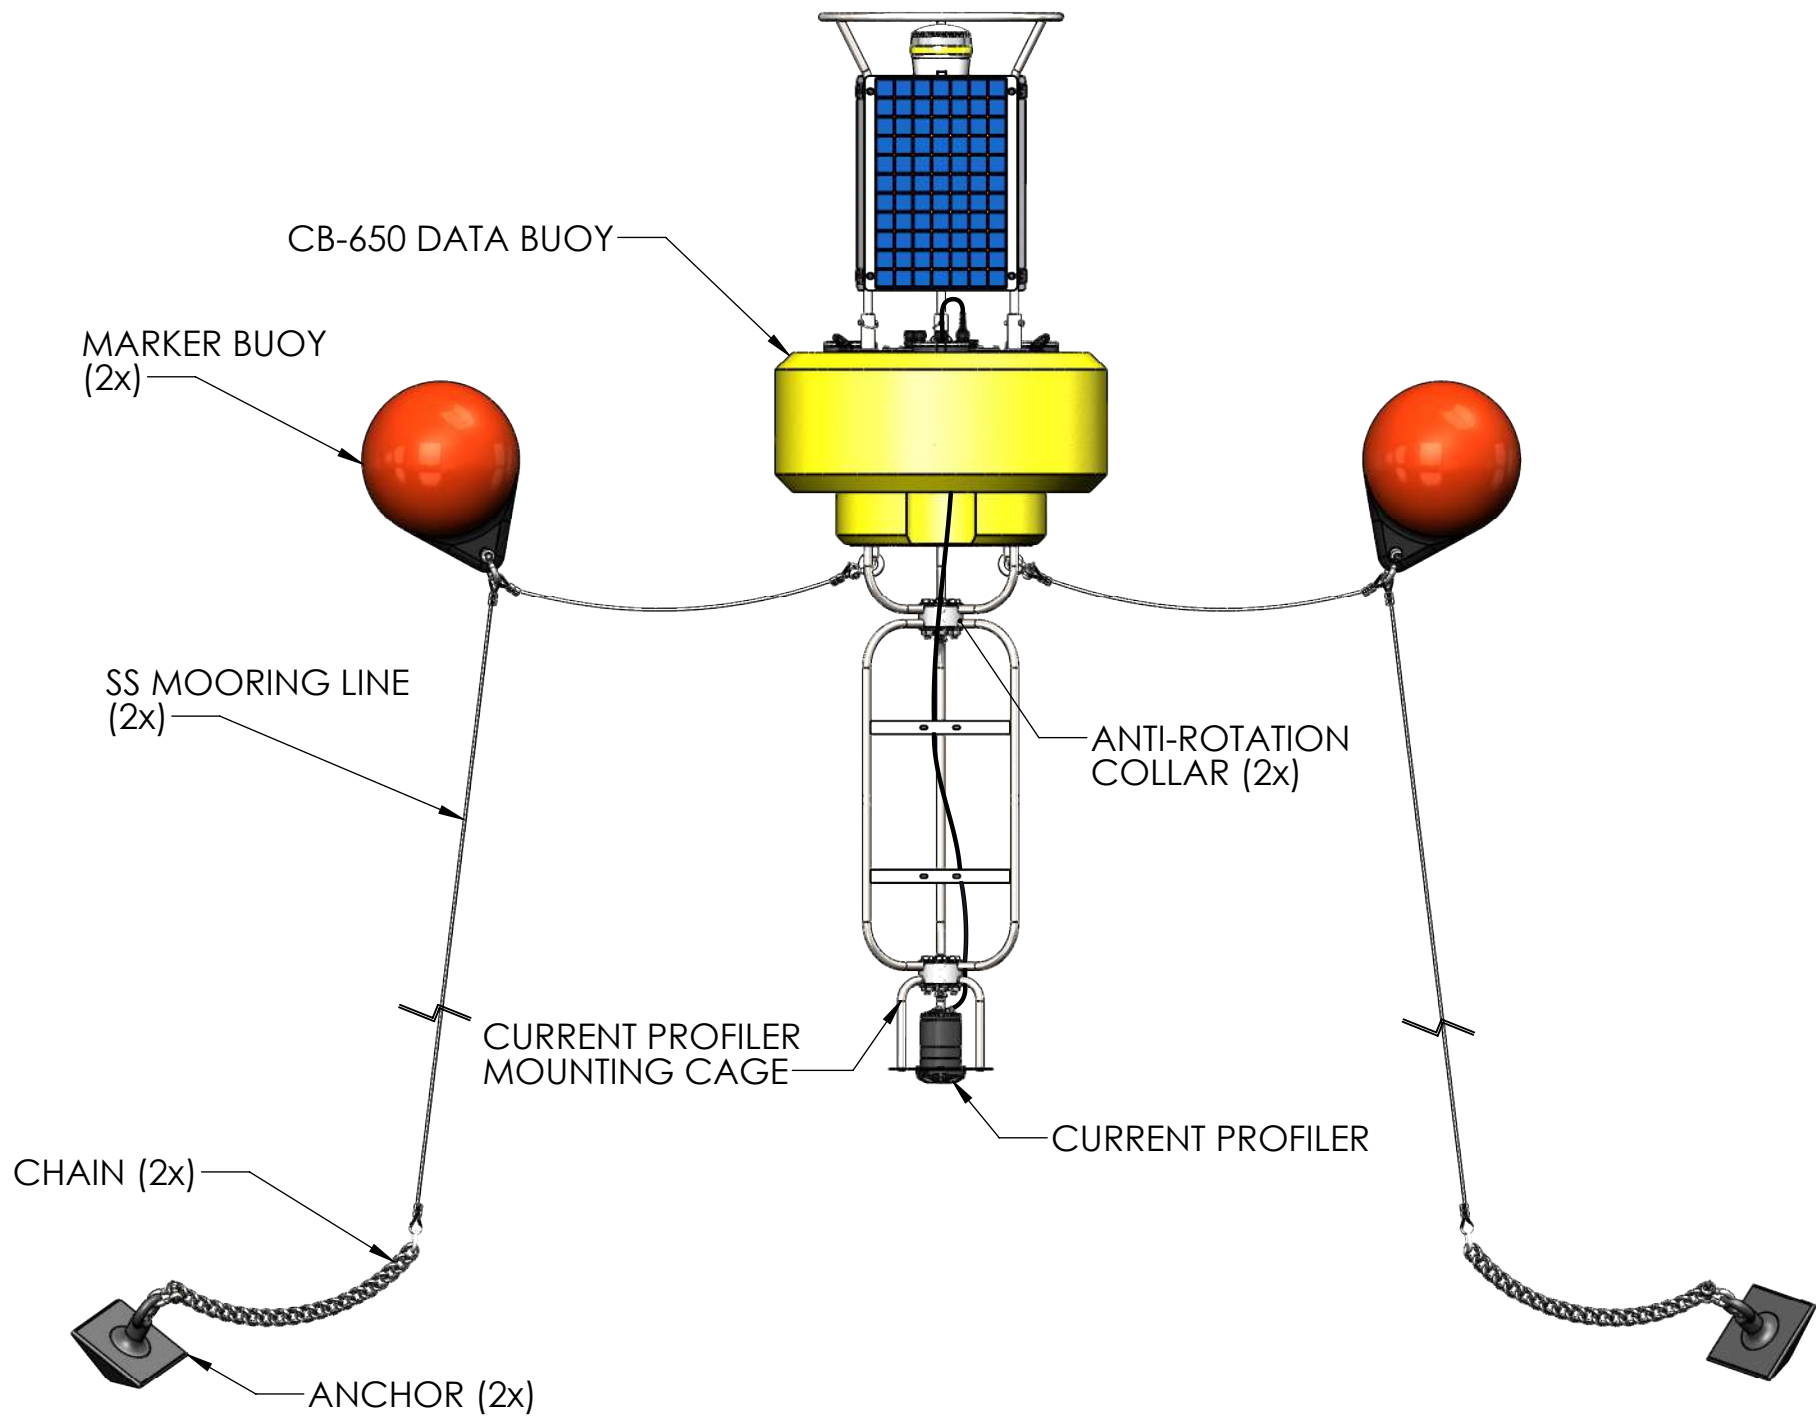

DRAWING DIMENSIONS IN INCHES

TITLE:
NEXSENS CB-650 DATA BUOY - TYPICAL WATER QUALITY MONITORING SYSTEM

DRAWING NUMBER:
NEX372

SHEET:
7 of 9

This drawing and the information thereon is the property of NexSens Technology
 All unauthorized use and reproduction is prohibited. <www.NexSens.com>

TITLE:
 NEXSENS CB-650 DATA BUOY - TYPICAL CURRENT PROFILING SYSTEM

DRAWING NUMBER:
 NEX373

SHEET:
 8 of 9

Drawing Dimensions in Inches

This drawing and the information thereon is the property of NexSens Technology
 All unauthorized use and reproduction is prohibited. <www.NexSens.com>