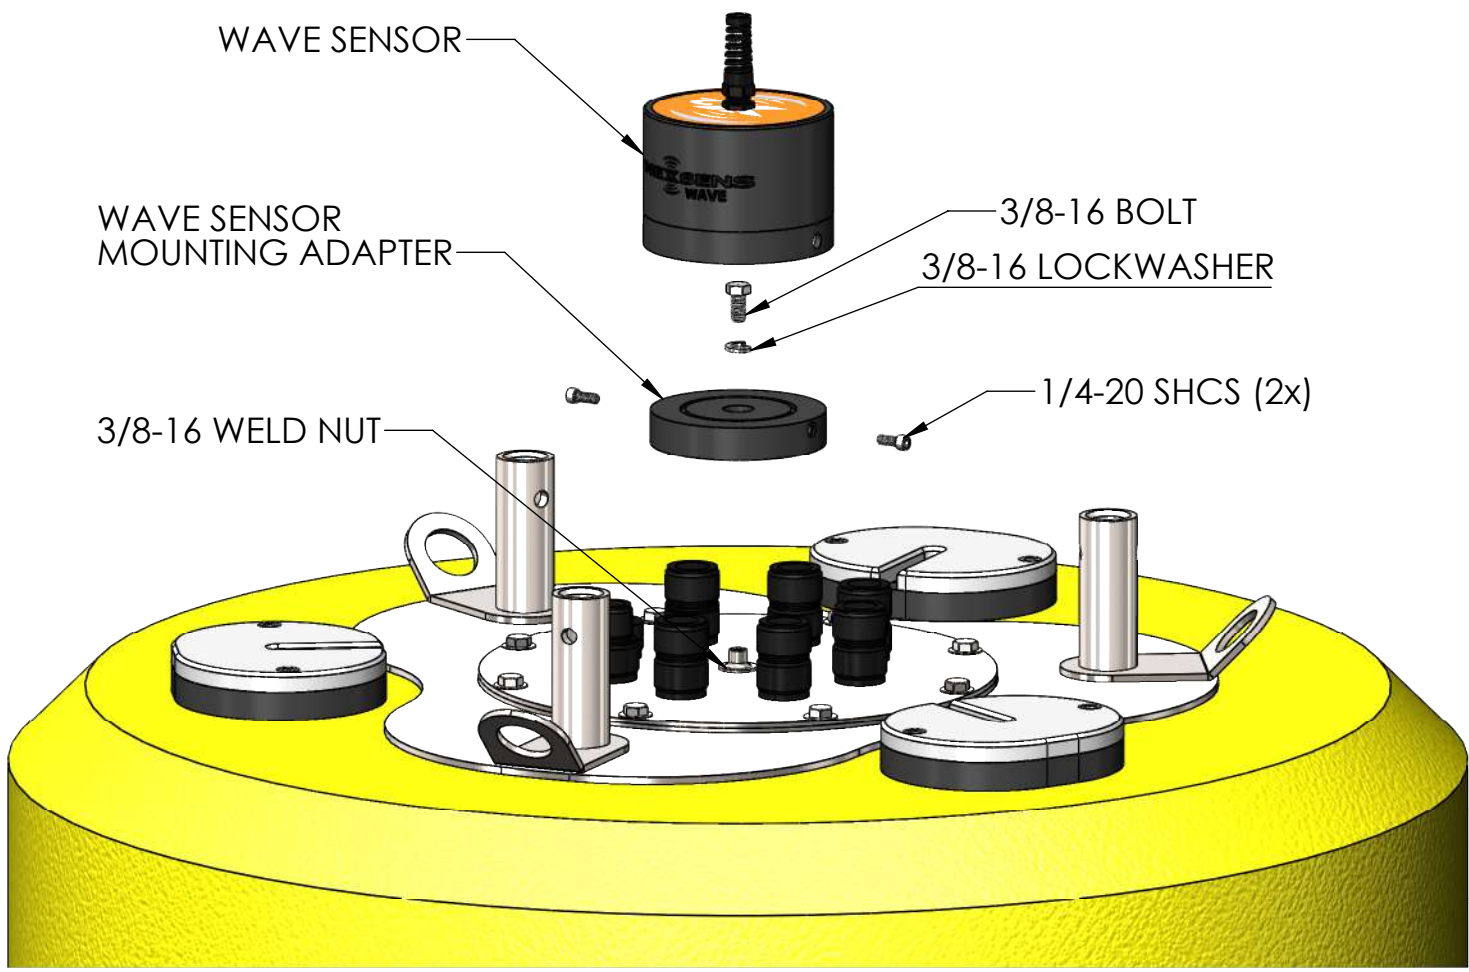

DRAWING DIMENSIONS IN INCHES

TITLE:
NEXSENS CB-650 DATA BUOY - TOWER INSTALLATION

DRAWING NUMBER:
NEX369

SHEET:
4 of 9

This drawing and the information thereon is the property of NexSens Technology
All unauthorized use and reproduction is prohibited. <www.NexSens.com>