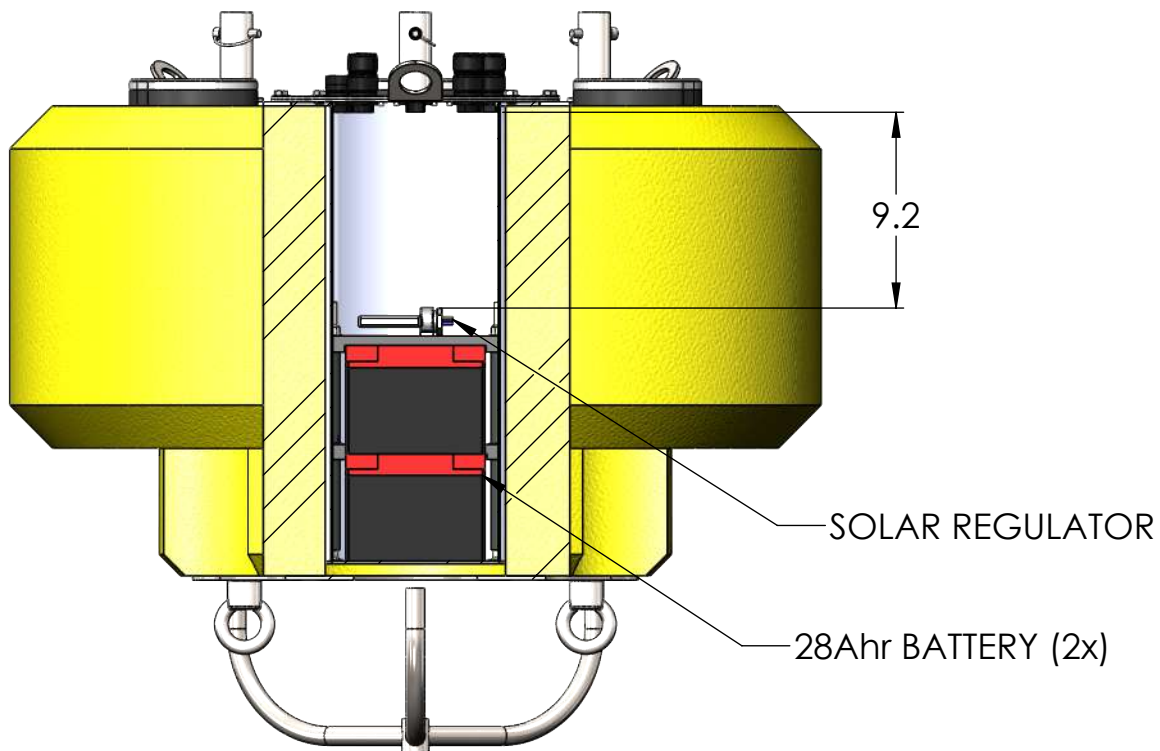

CB-A05-2

DRAWING DIMENSIONS IN INCHES

TITLE:
NEXSENS CB-650 DATA BUOY - DATA WELL

DRAWING NUMBER:
NEX367

SHEET:
2 of 9

This drawing and the information thereon is the property of NexSens Technology
All unauthorized use and reproduction is prohibited. <www.NexSens.com>