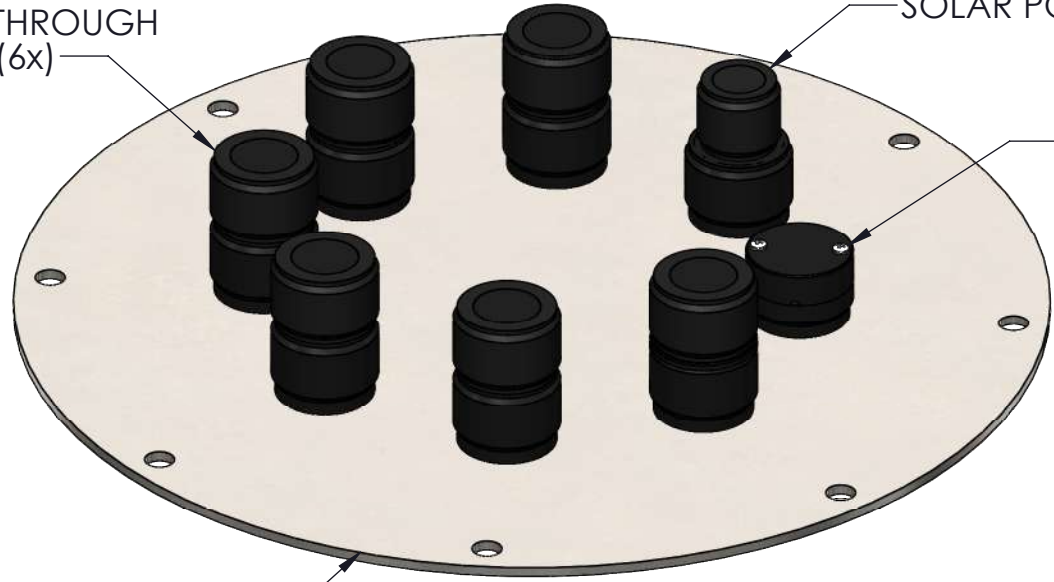

CB-A05-2

CB-A05-3

DRAWING DIMENSIONS IN INCHES

TITLE:
NEXSENS CB-650 DATA BUOY - DATA WELL

DRAWING NUMBER:
NEX367

SHEET:
2 of 9

This drawing and the information thereon is the property of NexSens Technology
All unauthorized use and reproduction is prohibited. <www.NexSens.com>

TOP

PASS-THROUGH
PORT (6x)

SOLAR PORT

VENT

316 SS DATA WELL PLATE

BOTTOM

10-32 WELD NUTS (12x)

DRAWING DIMENSIONS IN INCHES