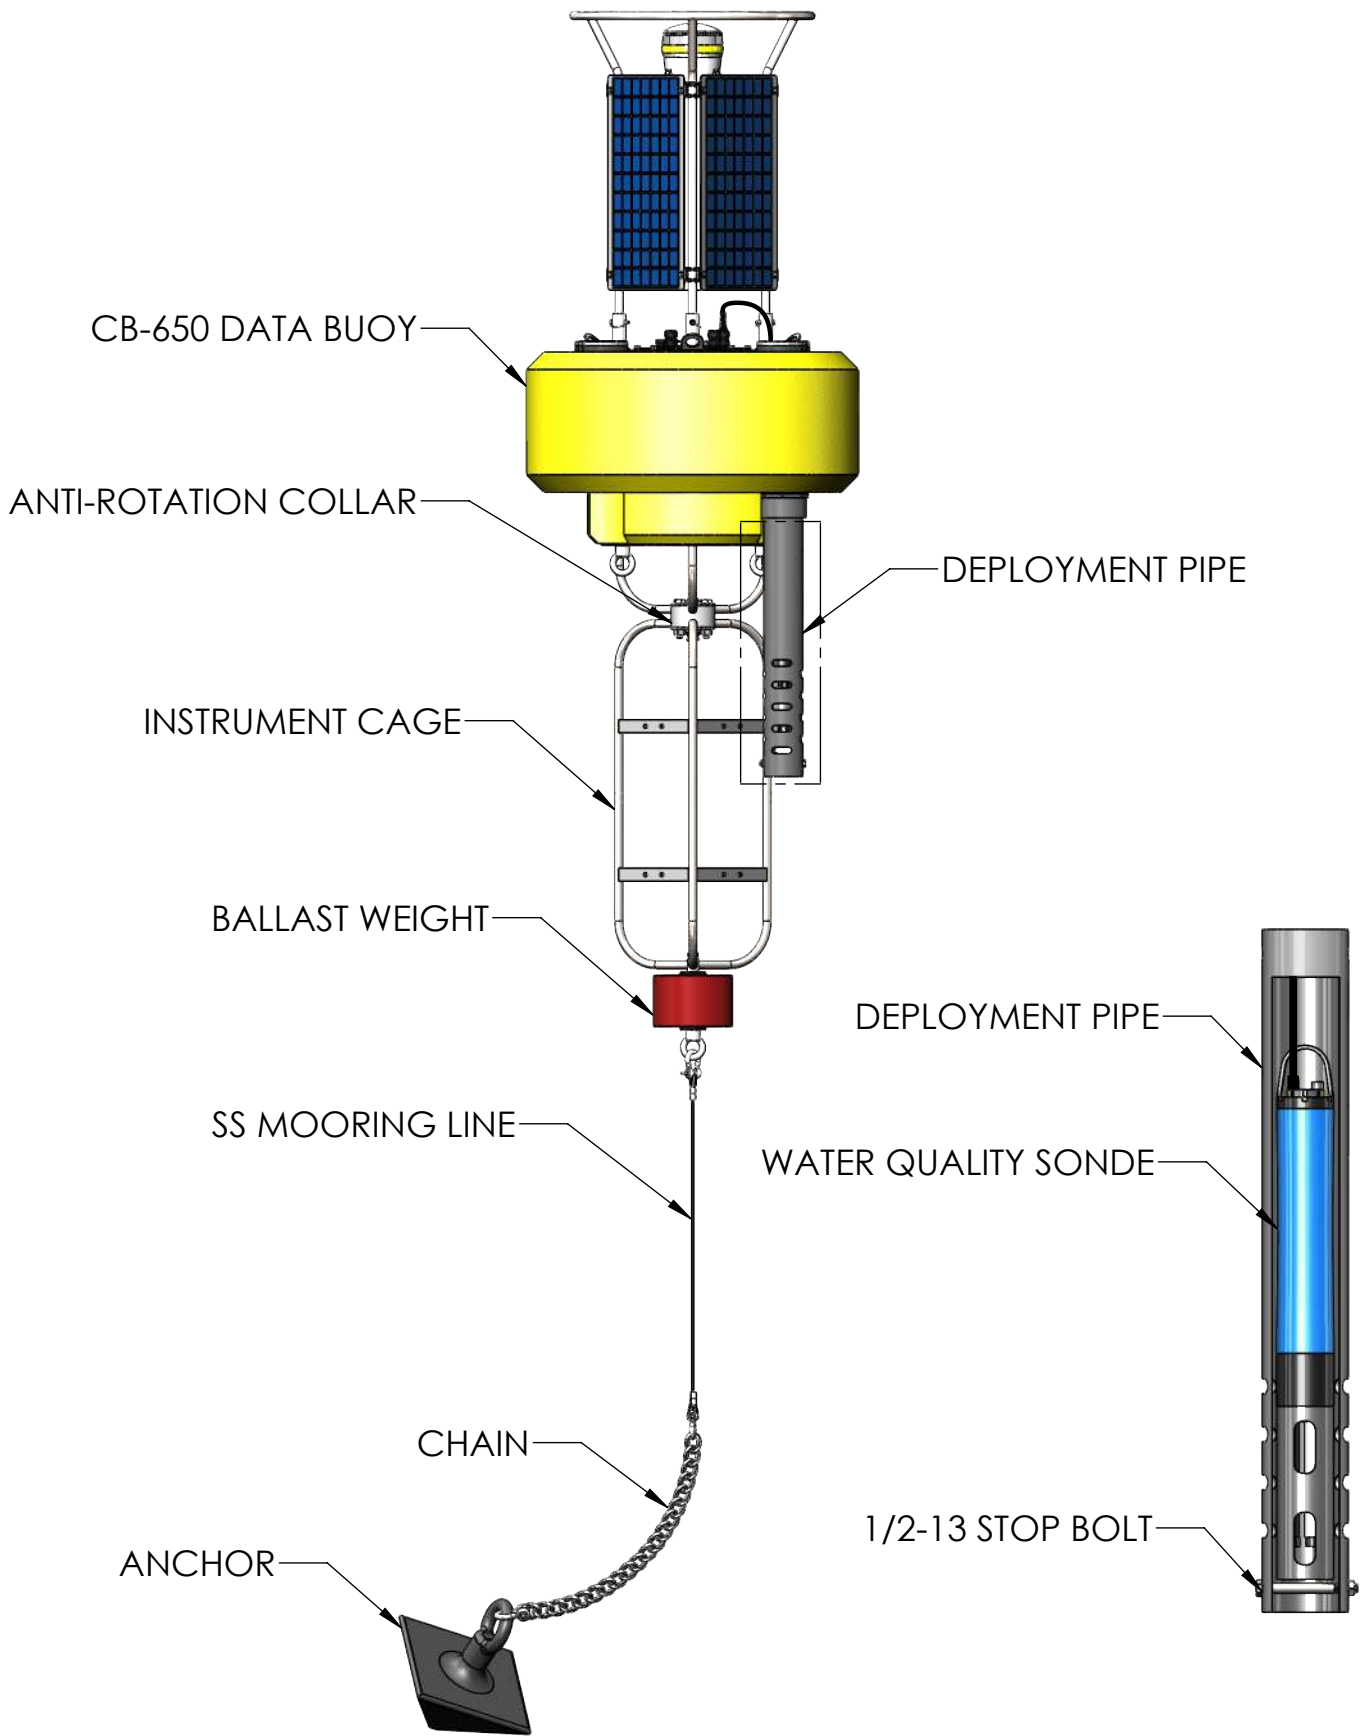

DRAWING DIMENSIONS IN INCHES

TITLE:
NEXSENS CB-650 DATA BUOY - TYPICAL WEATHER MONITORING SYSTEM

DRAWING NUMBER:
NEX371

SHEET:
6 of 9

This drawing and the information thereon is the property of NexSens Technology
 All unauthorized use and reproduction is prohibited. <www.NexSens.com>