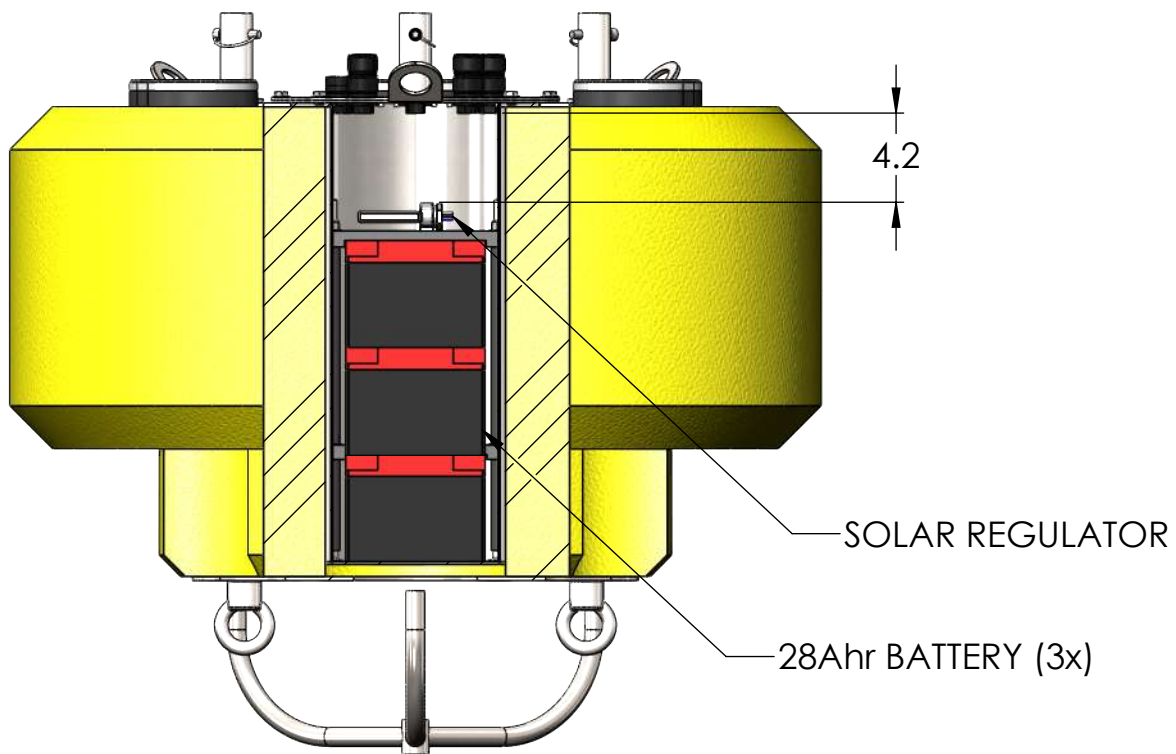

CB-A05-3

DRAWING DIMENSIONS IN INCHES

TITLE:
NEXSENS CB-650 DATA BUOY - DATA WELL

DRAWING NUMBER:
NEX367

SHEET:
2 of 9

This drawing and the information thereon is the property of NexSens Technology
All unauthorized use and reproduction is prohibited. <www.NexSens.com>