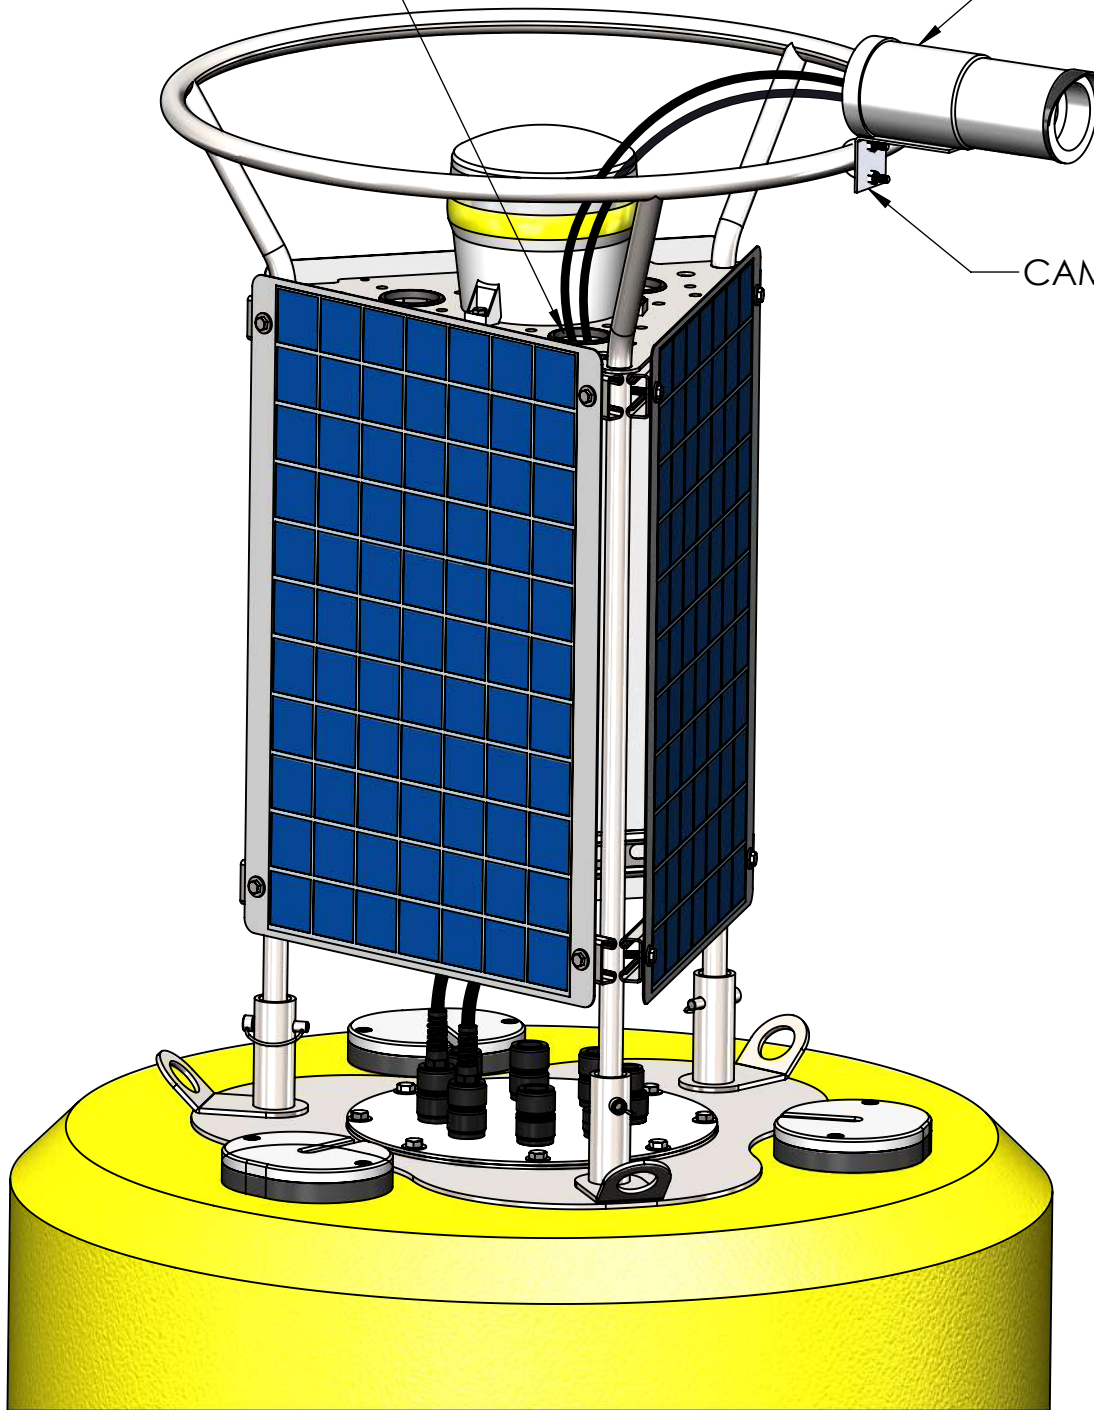

TITLE: NEXSENS CB-650 DATA BUOY	
DRAWING NUMBER: NEX366	SHEET: 1 of 9
This drawing and the information thereon is the property of NexSens Technology All unauthorized use and reproduction is prohibited. <www.NexSens.com>	

TITLE: NEXSENS CB-650 DATA BUOY - PASS-THROUGH PLATE		
DRAWING NUMBER: NEX368	SHEET: 3 of 9	This drawing and the information thereon is the property of NexSens Technology All unauthorized use and reproduction is prohibited. <www.NexSens.com>

TITLE:
 NEXSENS CB-650 DATA BUOY - TYPICAL CURRENT PROFILING SYSTEM

DRAWING NUMBER:
 NEX373

SHEET:
 8 of 9

Drawing Dimensions in Inches

This drawing and the information thereon is the property of NexSens Technology
 All unauthorized use and reproduction is prohibited. <www.NexSens.com>

CABLE PASS-THROUGH (3x)

BUOY CAMERA

CAMERA MOUNT

DRAWING DIMENSIONS IN INCHES

TITLE:
NEXSENS CB-650 DATA BUOY - TYPICAL VIDEO MONITORING SYSTEM

DRAWING NUMBER:
NEX374

SHEET:
9 of 9

This drawing and the information thereon is the property of NexSens Technology
All unauthorized use and reproduction is prohibited. <www.NexSens.com>