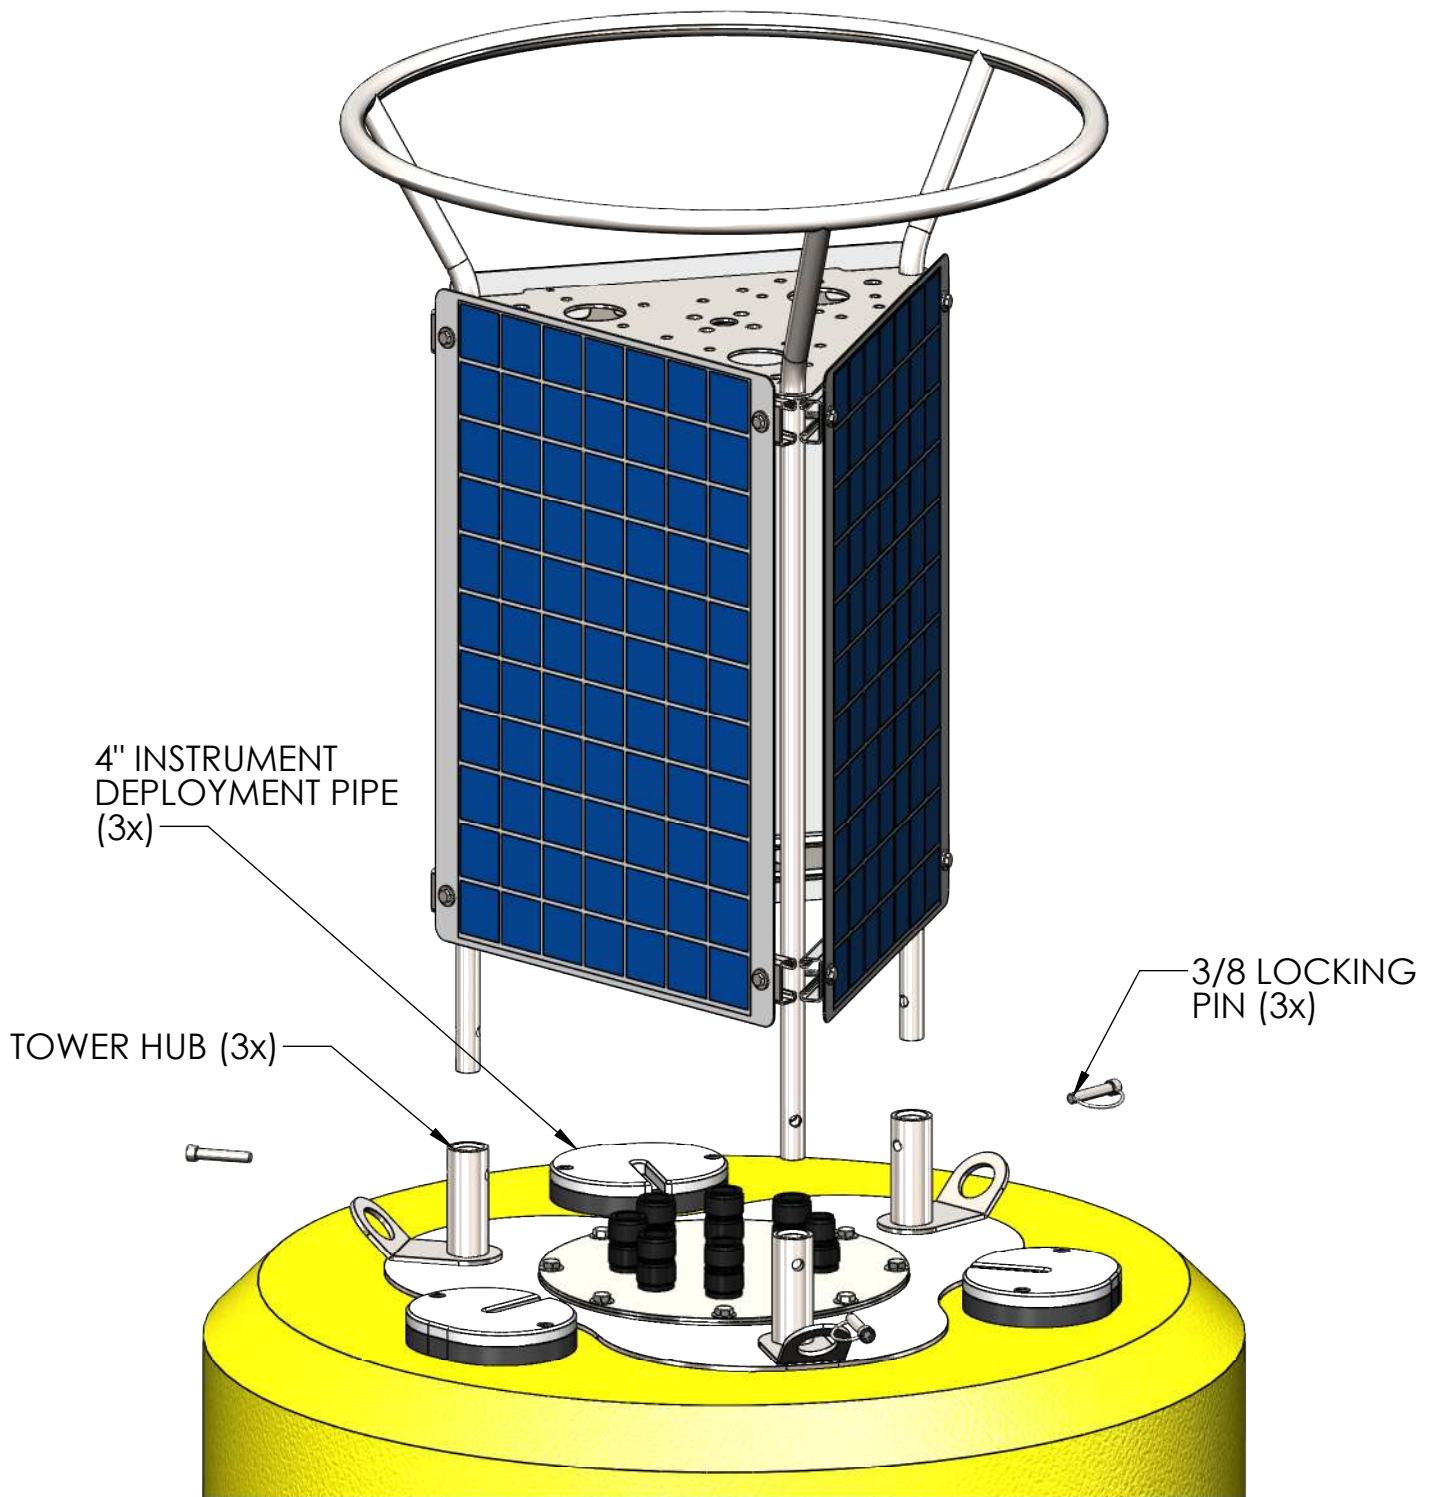

TOP

PASS-THROUGH
PORT (6x)

SOLAR PORT

VENT

316 SS DATA WELL PLATE

BOTTOM

10-32 WELD NUTS (12x)

DRAWING DIMENSIONS IN INCHES

TITLE: NEXSENS CB-650 DATA BUOY - PASS-THROUGH PLATE		
DRAWING NUMBER: NEX368	SHEET: 3 of 9	This drawing and the information thereon is the property of NexSens Technology All unauthorized use and reproduction is prohibited. <www.NexSens.com>