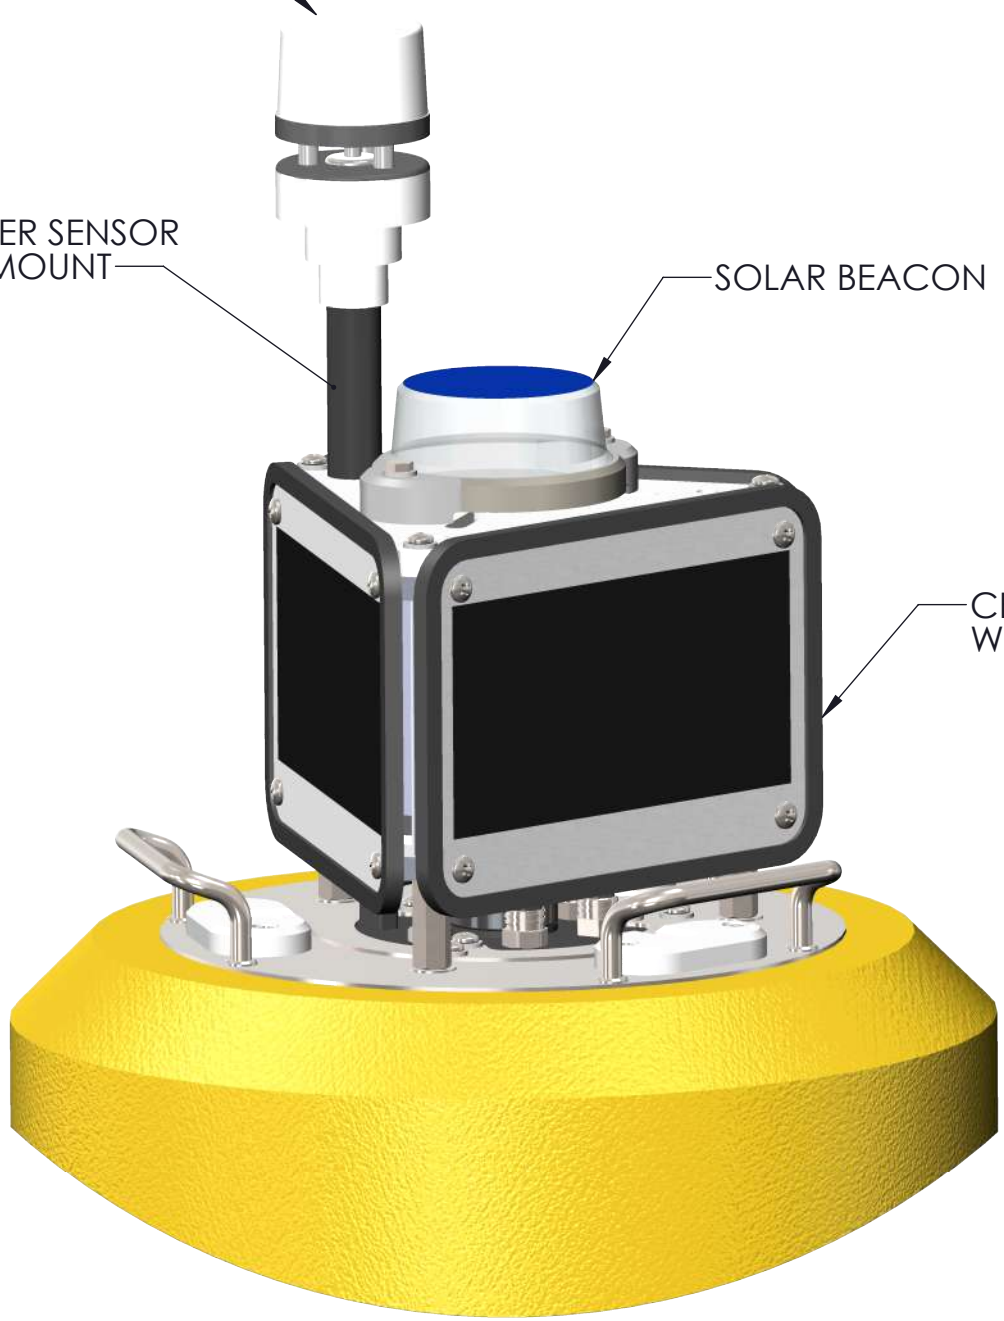

1/4-20 WASHER, LOCKWASHER,
& PHILLIPS SCREW (6x)

X2-SVS MOUNTING PLATE

X2-SVS WAVE DATA LOGGER

DRAWING DIMENSIONS IN INCHES

TITLE:
NEXSENS CB-25 WAVE BUOY - X2-SVS WAVE DATA LOGGER INSTALLATION

DRAWING NUMBER:
NEX737

DRAWING DIMENSIONS IN INCHES

TITLE:
NEXSENS CB-25-SVS WAVE BUOY - TYPICAL WAVE MONITORING SYSTEM

DRAWING NUMBER:
NEX739

SHEET:
5 of 6

This drawing and the information thereon is the property of NexSens Technology
 All unauthorized use and reproduction is prohibited. <www.NexSens.com>

WEATHER STATION

WEATHER SENSOR
BUOY MOUNT

SOLAR BEACON

CB-25-SVS
WAVE BUOY

DRAWING DIMENSIONS IN INCHES

TITLE:
NEXSENS CB-25-SVS WAVE BUOY - TYPICAL WEATHER & WAVE MONITORING SYSTEM

DRAWING NUMBER:
NEX740

SHEET:
6 of 6