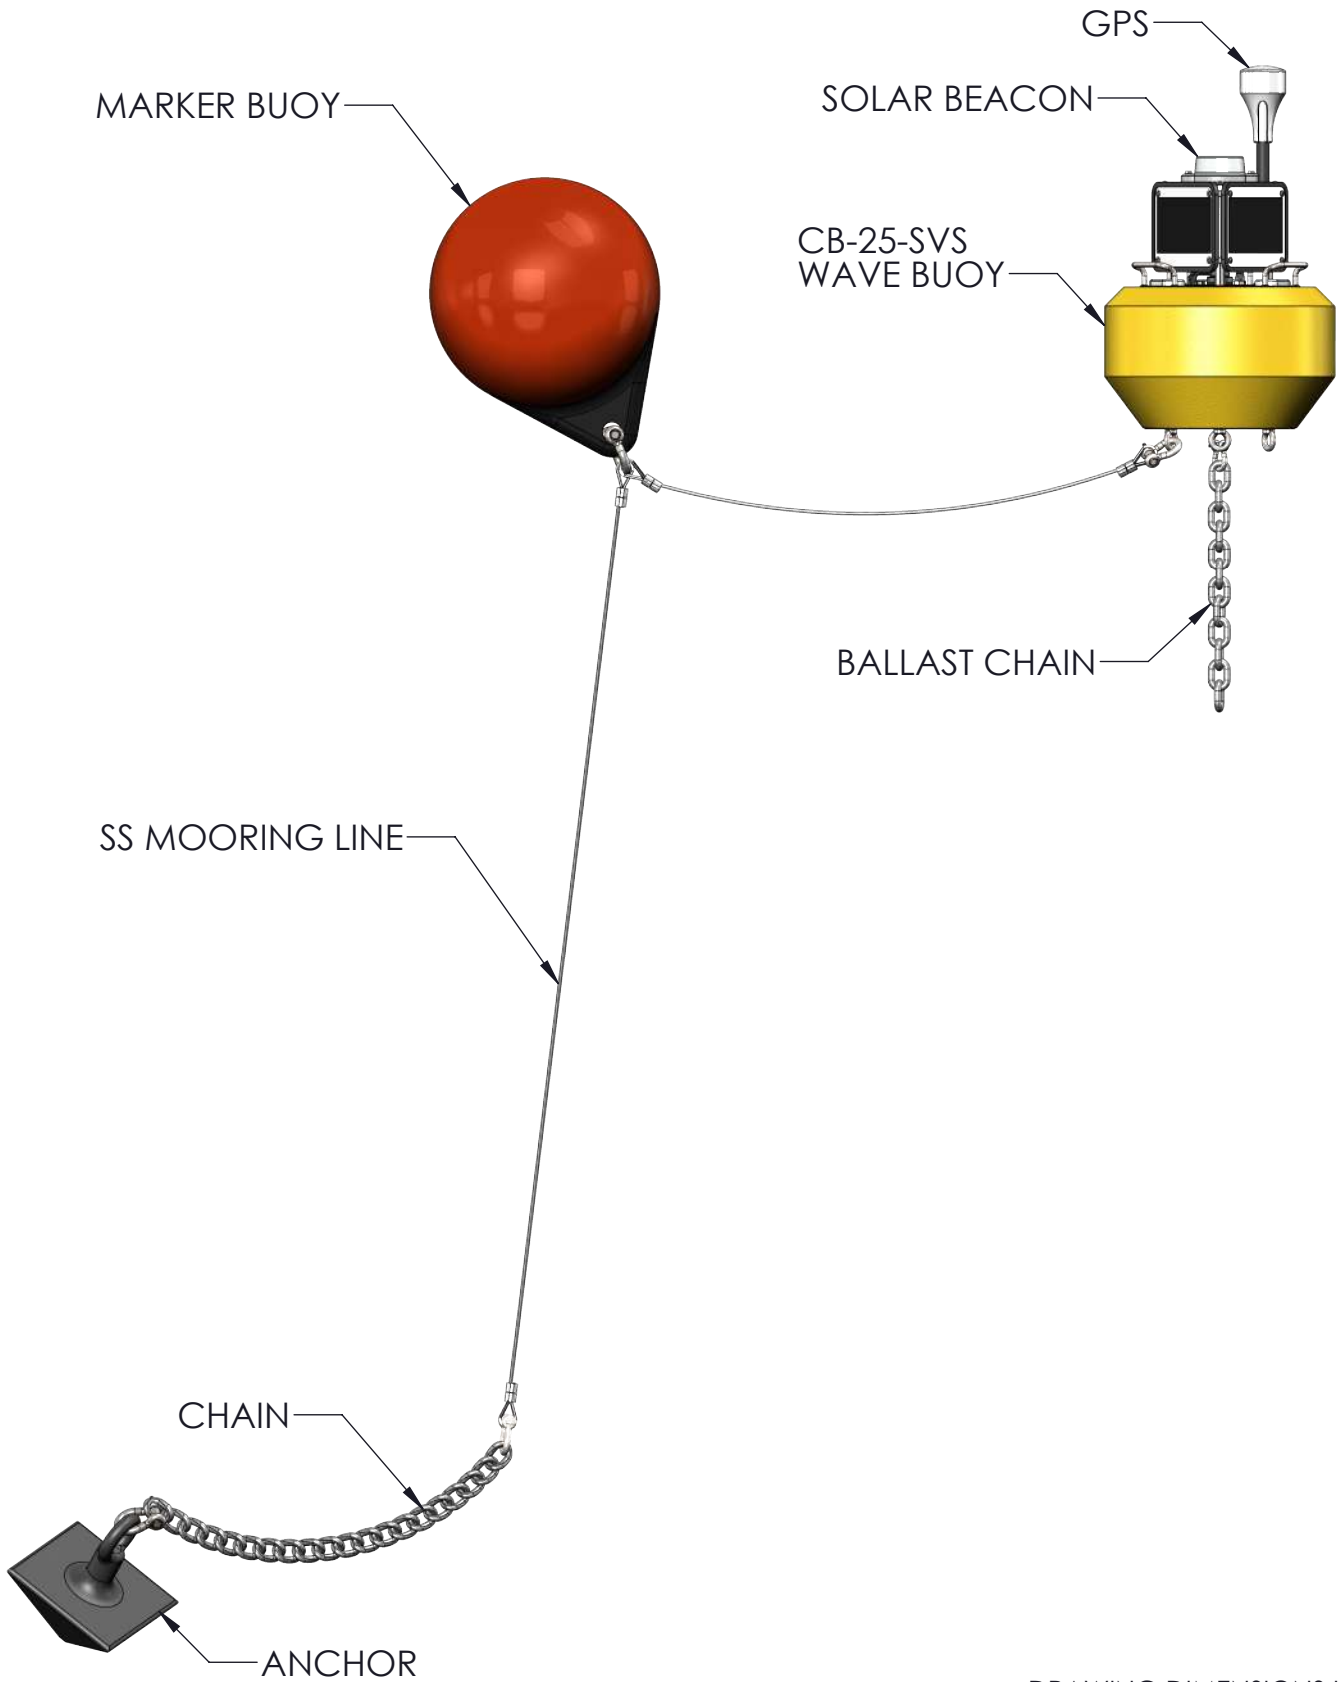

1/4-20 WASHER, LOCKWASHER,
& PHILLIPS SCREW (6x)

X2-SVS MOUNTING PLATE

X2-SVS WAVE DATA LOGGER

DRAWING DIMENSIONS IN INCHES

TITLE:
NEXSENS CB-25 WAVE BUOY - X2-SVS WAVE DATA LOGGER INSTALLATION

DRAWING NUMBER:
NEX737

SHEET:
3 of 6

This drawing and the information thereon is the property of NexSens Technology
All unauthorized use and reproduction is prohibited. <www.NexSens.com>

DRAWING DIMENSIONS IN INCHES

TITLE: NEXSENS CB-25 WAVE BUOY - X2-SVS WAVE DATA LOGGER	
DRAWING NUMBER: NEX738	SHEET: 4 of 6
This drawing and the information thereon is the property of NexSens Technology All unauthorized use and reproduction is prohibited. <www.NexSens.com>	