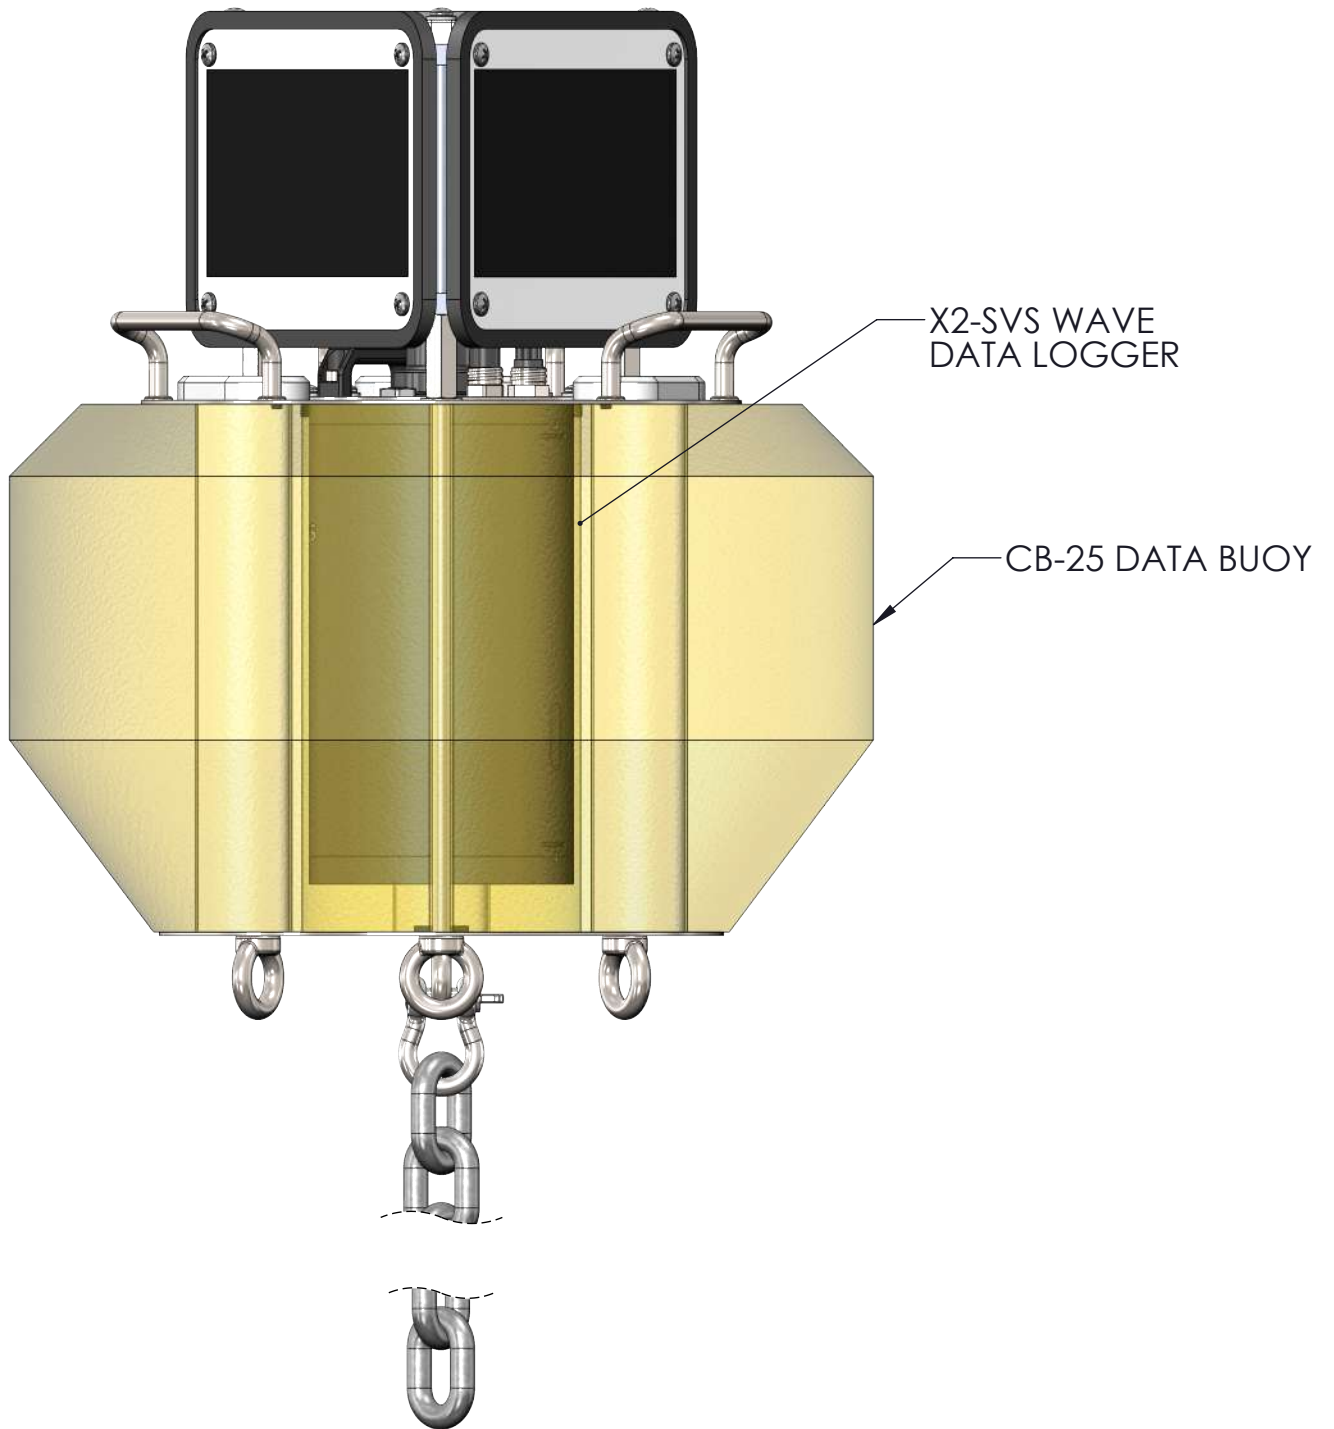

DRAWING DIMENSIONS IN INCHES

TITLE: NEXSENS CB-25 WAVE BUOY - X2-SVS WAVE DATA LOGGER	
DRAWING NUMBER: NEX738	SHEET: 4 of 6
This drawing and the information thereon is the property of NexSens Technology All unauthorized use and reproduction is prohibited. <www.NexSens.com>