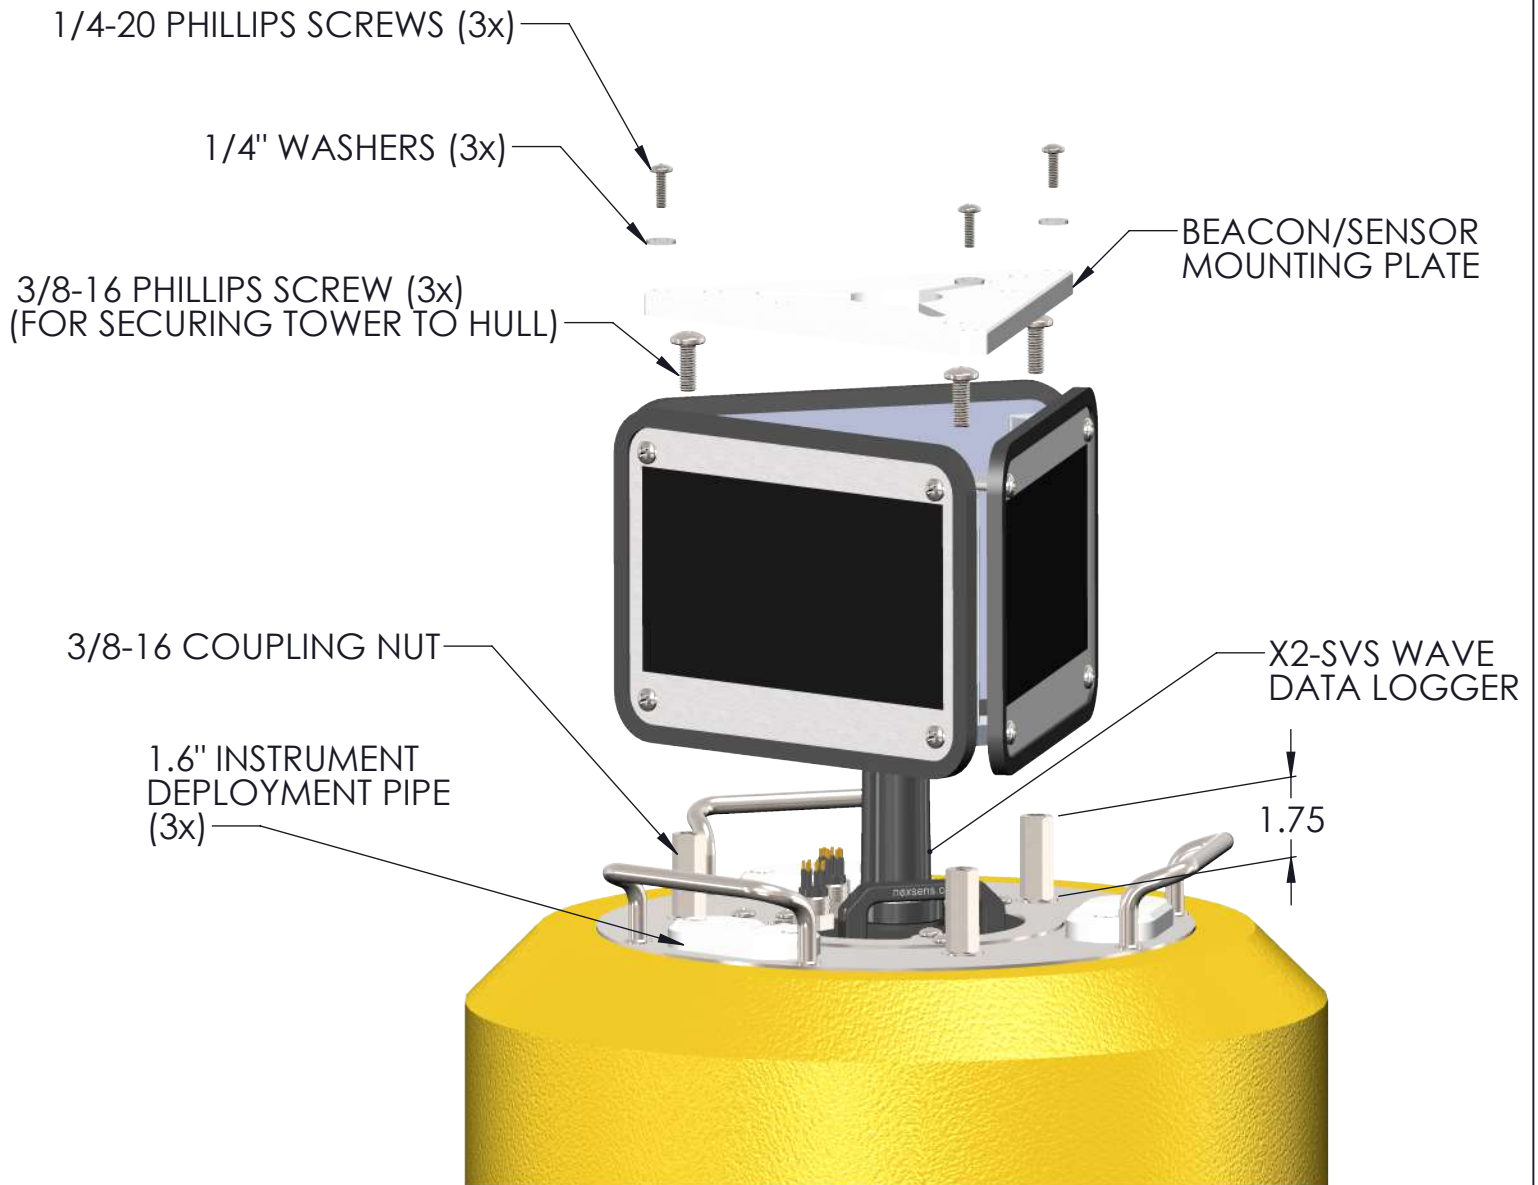

DRAWING DIMENSIONS IN INCHES

TITLE:
NEXSENS CB-25-SVS WAVE BUOY

DRAWING NUMBER:
NEX735

SHEET:
1 of 6

This drawing and the information thereon is the property of NexSens Technology
 All unauthorized use and reproduction is prohibited. <www.NexSens.com>

DRAWING DIMENSIONS IN INCHES

TITLE:
NEXSENS CB-25-SVS WAVE BUOY - TOWER INSTALLATION

DRAWING NUMBER:
NEX736

SHEET:
2 of 6

This drawing and the information thereon is the property of NexSens Technology
All unauthorized use and reproduction is prohibited. <www.NexSens.com>

1/4-20 WASHER, LOCKWASHER,
& PHILLIPS SCREW (6x)

X2-SVS MOUNTING PLATE

X2-SVS WAVE DATA LOGGER

DRAWING DIMENSIONS IN INCHES

TITLE:
NEXSENS CB-25 WAVE BUOY - X2-SVS WAVE DATA LOGGER INSTALLATION

DRAWING NUMBER:
NEX737