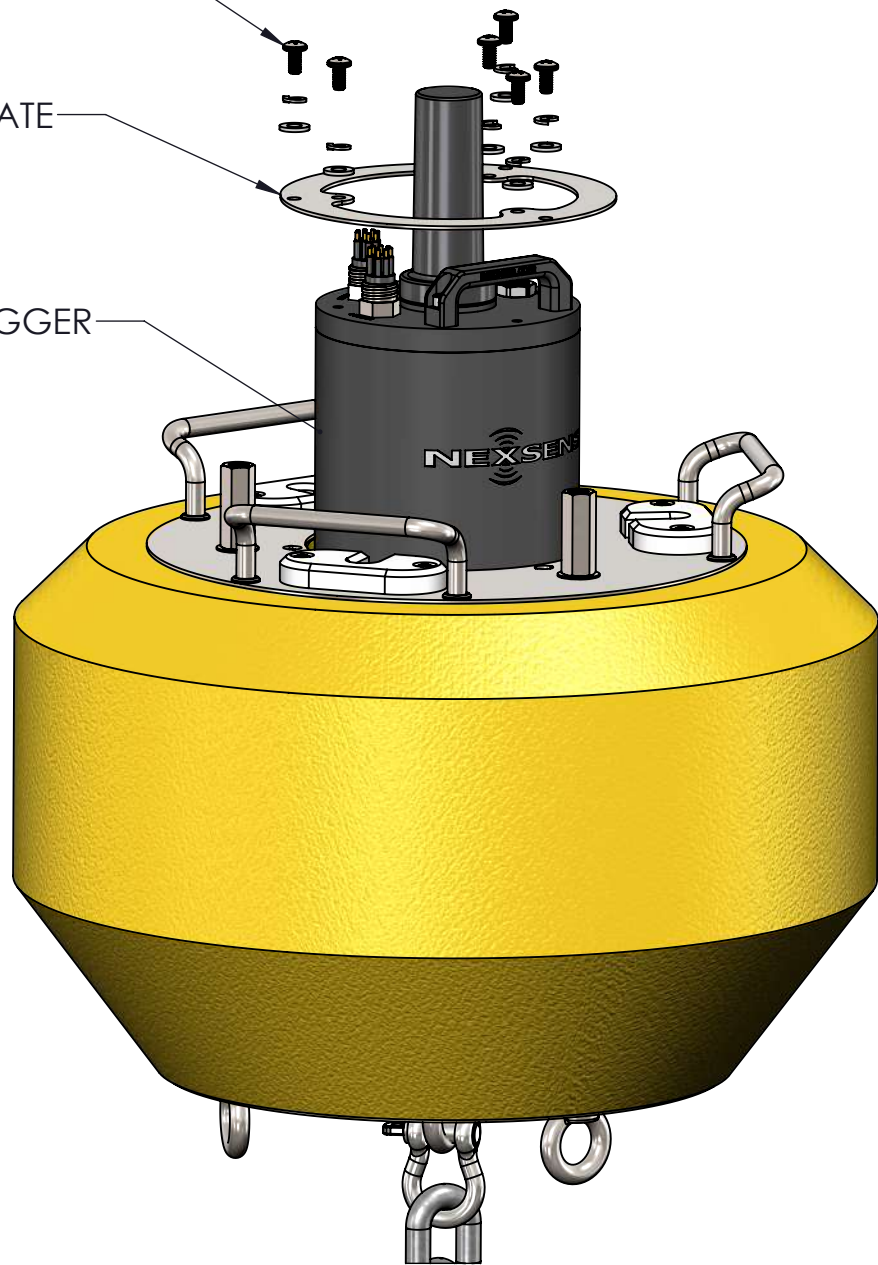

DRAWING DIMENSIONS IN INCHES

TITLE:
NEXSENS CB-25-SVS WAVE BUOY

DRAWING NUMBER:
NEX735

SHEET:
1 of 6

This drawing and the information thereon is the property of NexSens Technology
 All unauthorized use and reproduction is prohibited. <www.NexSens.com>

DRAWING DIMENSIONS IN INCHES

TITLE:
NEXSENS CB-25-SVS WAVE BUOY - TOWER INSTALLATION

DRAWING NUMBER:
NEX736

SHEET:
2 of 6

This drawing and the information thereon is the property of NexSens Technology
All unauthorized use and reproduction is prohibited. <www.NexSens.com>

1/4-20 WASHER, LOCKWASHER,
& PHILLIPS SCREW (6x)

X2-SVS MOUNTING PLATE

X2-SVS WAVE DATA LOGGER

DRAWING DIMENSIONS IN INCHES

TITLE:
NEXSENS CB-25 WAVE BUOY - X2-SVS WAVE DATA LOGGER INSTALLATION

DRAWING NUMBER:
NEX737

SHEET:
3 of 6

This drawing and the information thereon is the property of NexSens Technology
All unauthorized use and reproduction is prohibited. <www.NexSens.com>

DRAWING DIMENSIONS IN INCHES

TITLE: NEXSENS CB-25 WAVE BUOY - X2-SVS WAVE DATA LOGGER	
DRAWING NUMBER: NEX738	SHEET: 4 of 6
This drawing and the information thereon is the property of NexSens Technology All unauthorized use and reproduction is prohibited. <www.NexSens.com>	