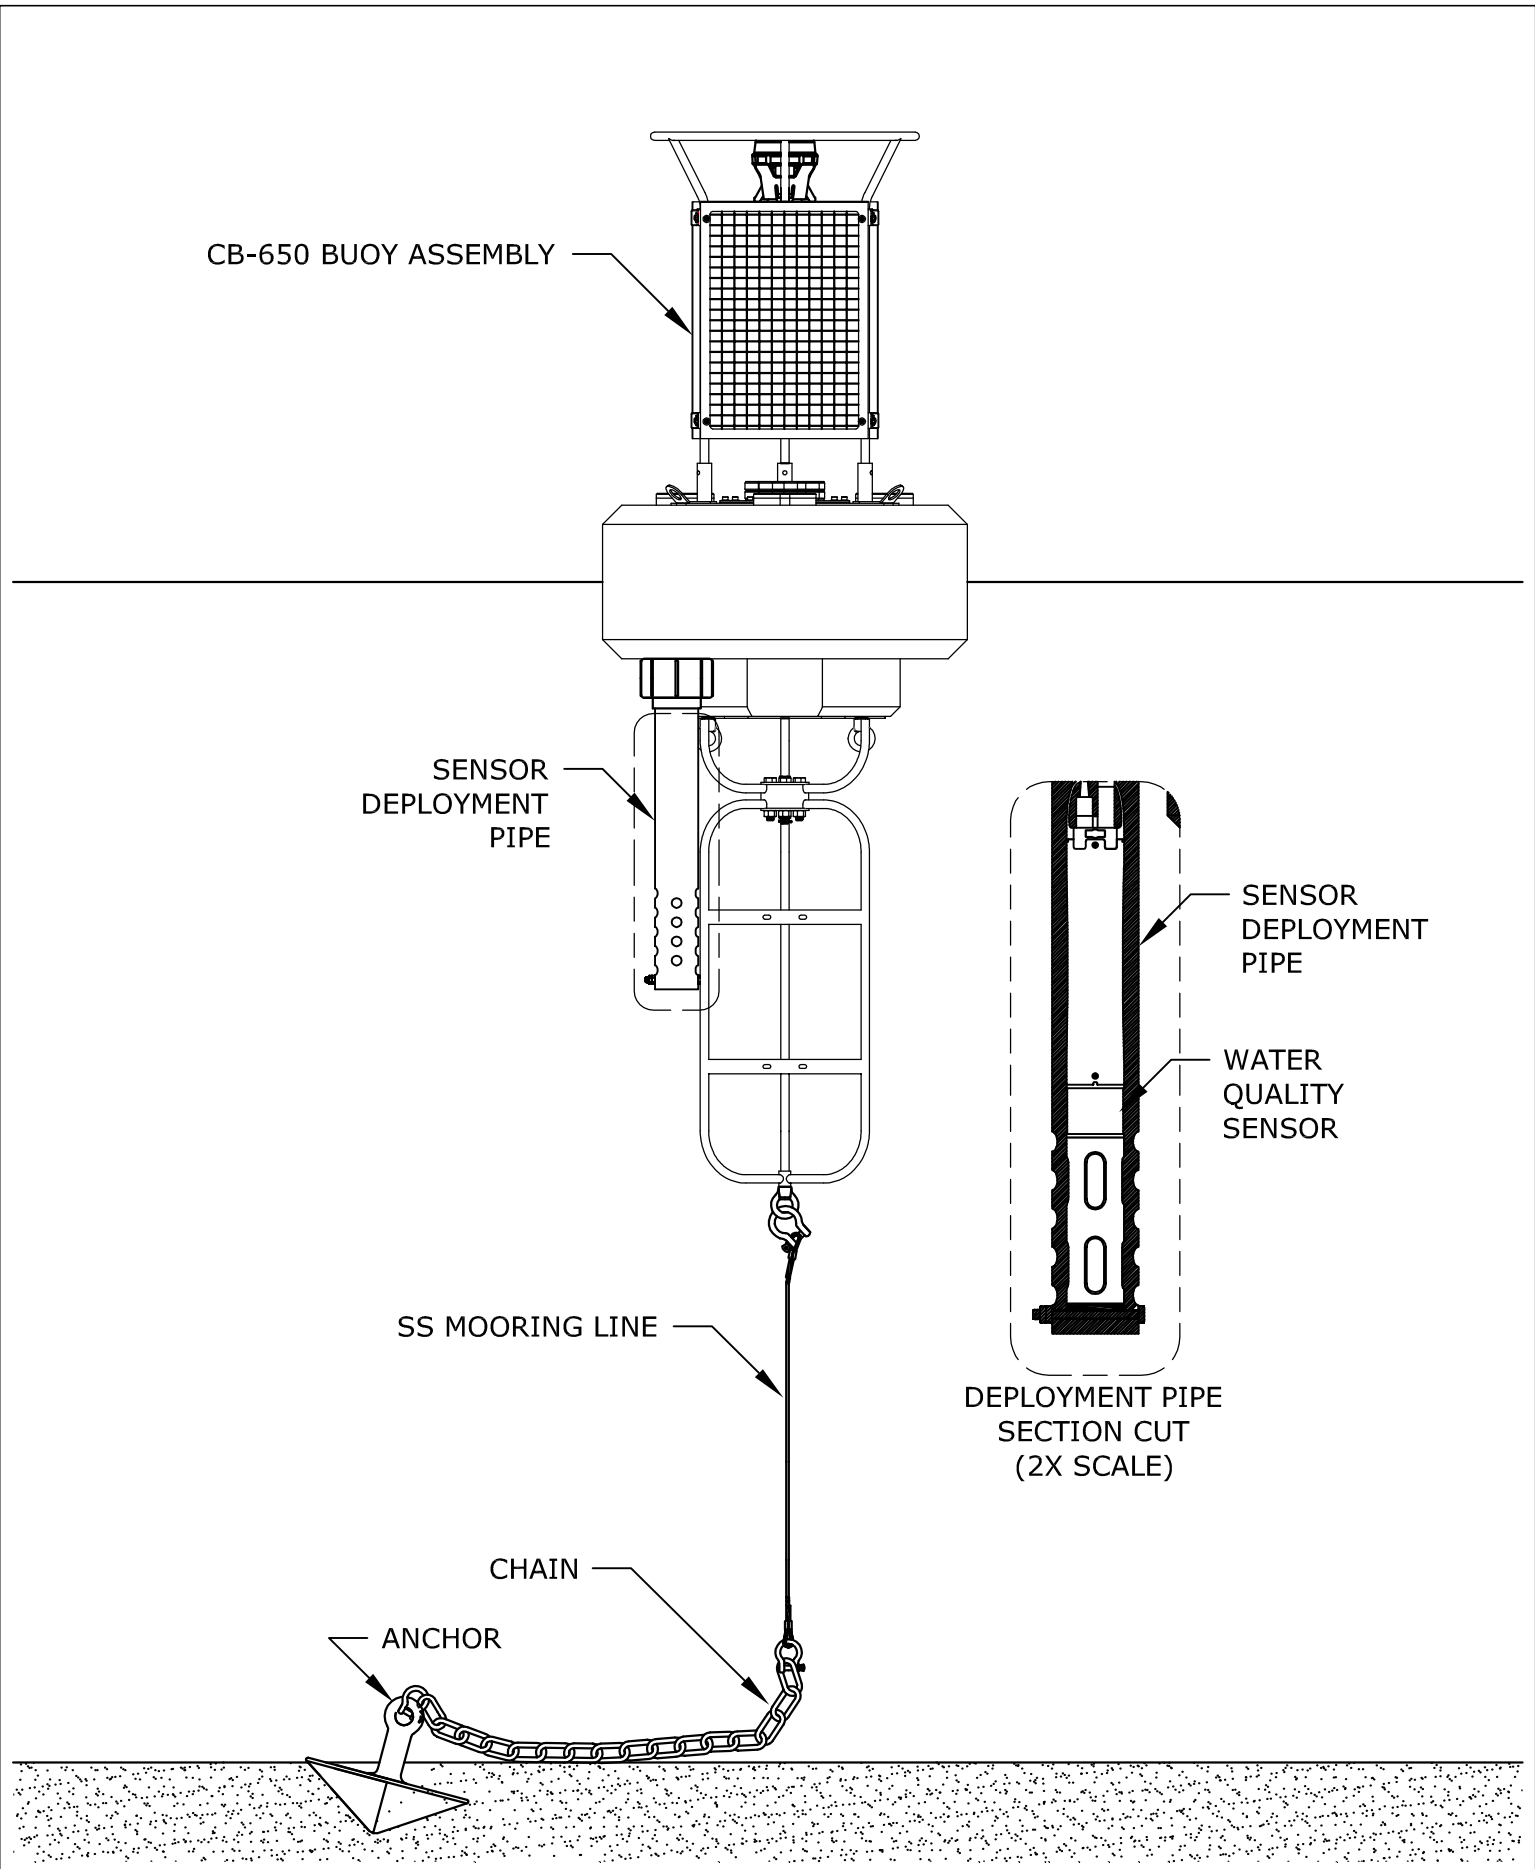

CB-650 BUOY ASSEMBLY

SENSOR
DEPLOYMENT
PIPE

SS MOORING LINE

CHAIN

ANCHOR

SENSOR
DEPLOYMENT
PIPE

WATER
QUALITY
SENSOR

DEPLOYMENT PIPE
SECTION CUT
(2X SCALE)

TITLE: NEXSENS CB-650 DATA BUOY - TYPICAL WATER QUALITY MONITORING SYSTEM		
DRAWING NUMBER: NEX298	SHEET: 2 of 7	This drawing and the information thereon is the property of NexSens Technology. All unauthorized use and reproduction is prohibited. <www.NexSens.com>