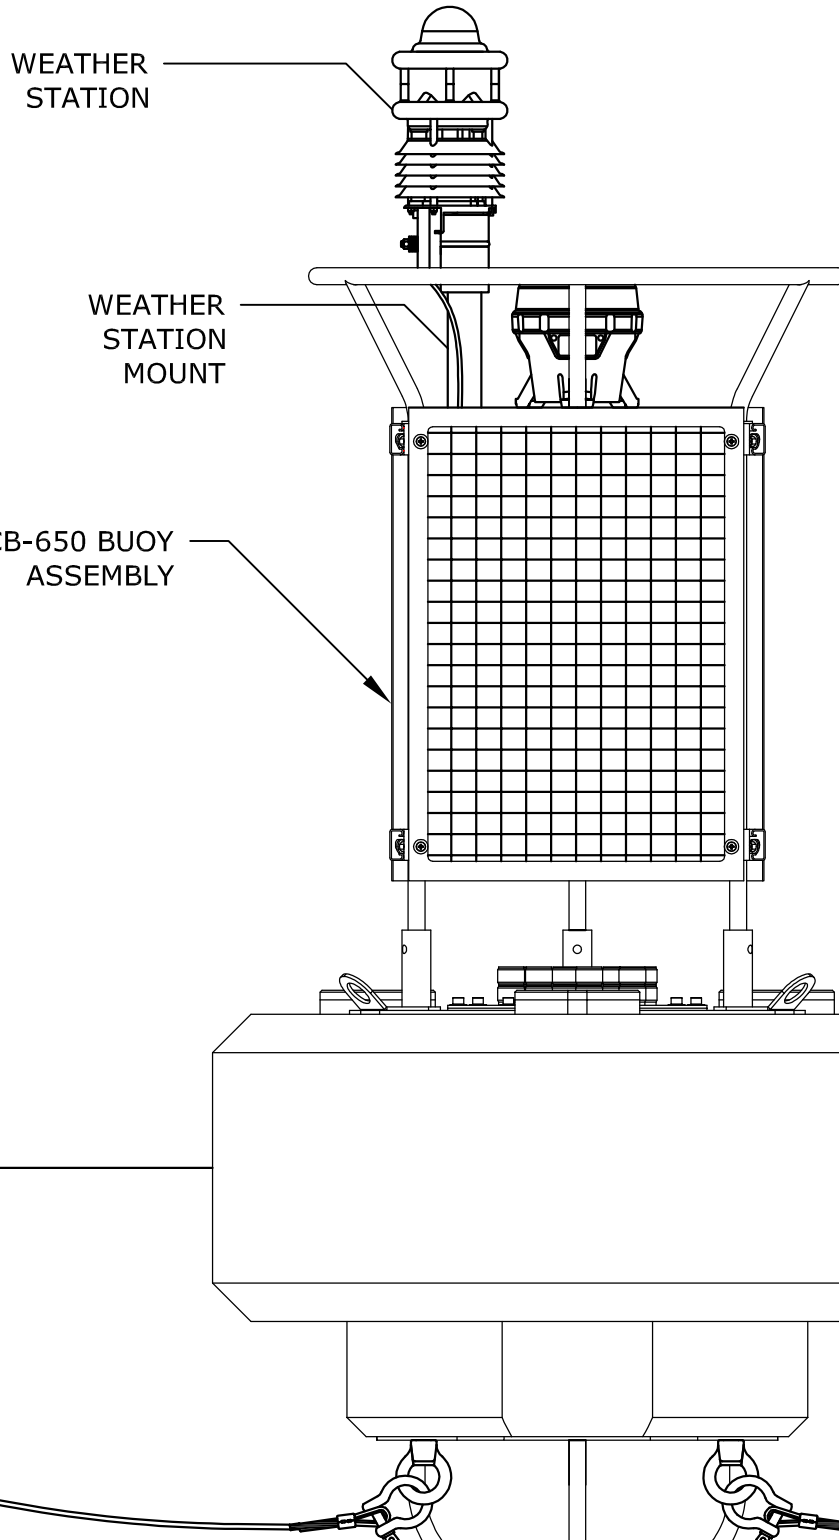

CB-650 BUOY ASSEMBLY

SENSOR
DEPLOYMENT
PIPE

SS MOORING LINE

CHAIN

ANCHOR

SENSOR
DEPLOYMENT
PIPE

WATER
QUALITY
SENSOR

DEPLOYMENT PIPE
SECTION CUT
(2X SCALE)

NEXSENS CB-650 DATA BUOY - TYPICAL TEMPERATURE PROFILING SYSTEM

SHEET:

3 of 7

DRAWING NUMBER:

NEX299

Drawing dimensions in inches

This drawing and the information thereon is the property of NexSens Technology. All unauthorized use and reproduction is prohibited. <www.NexSens.com>