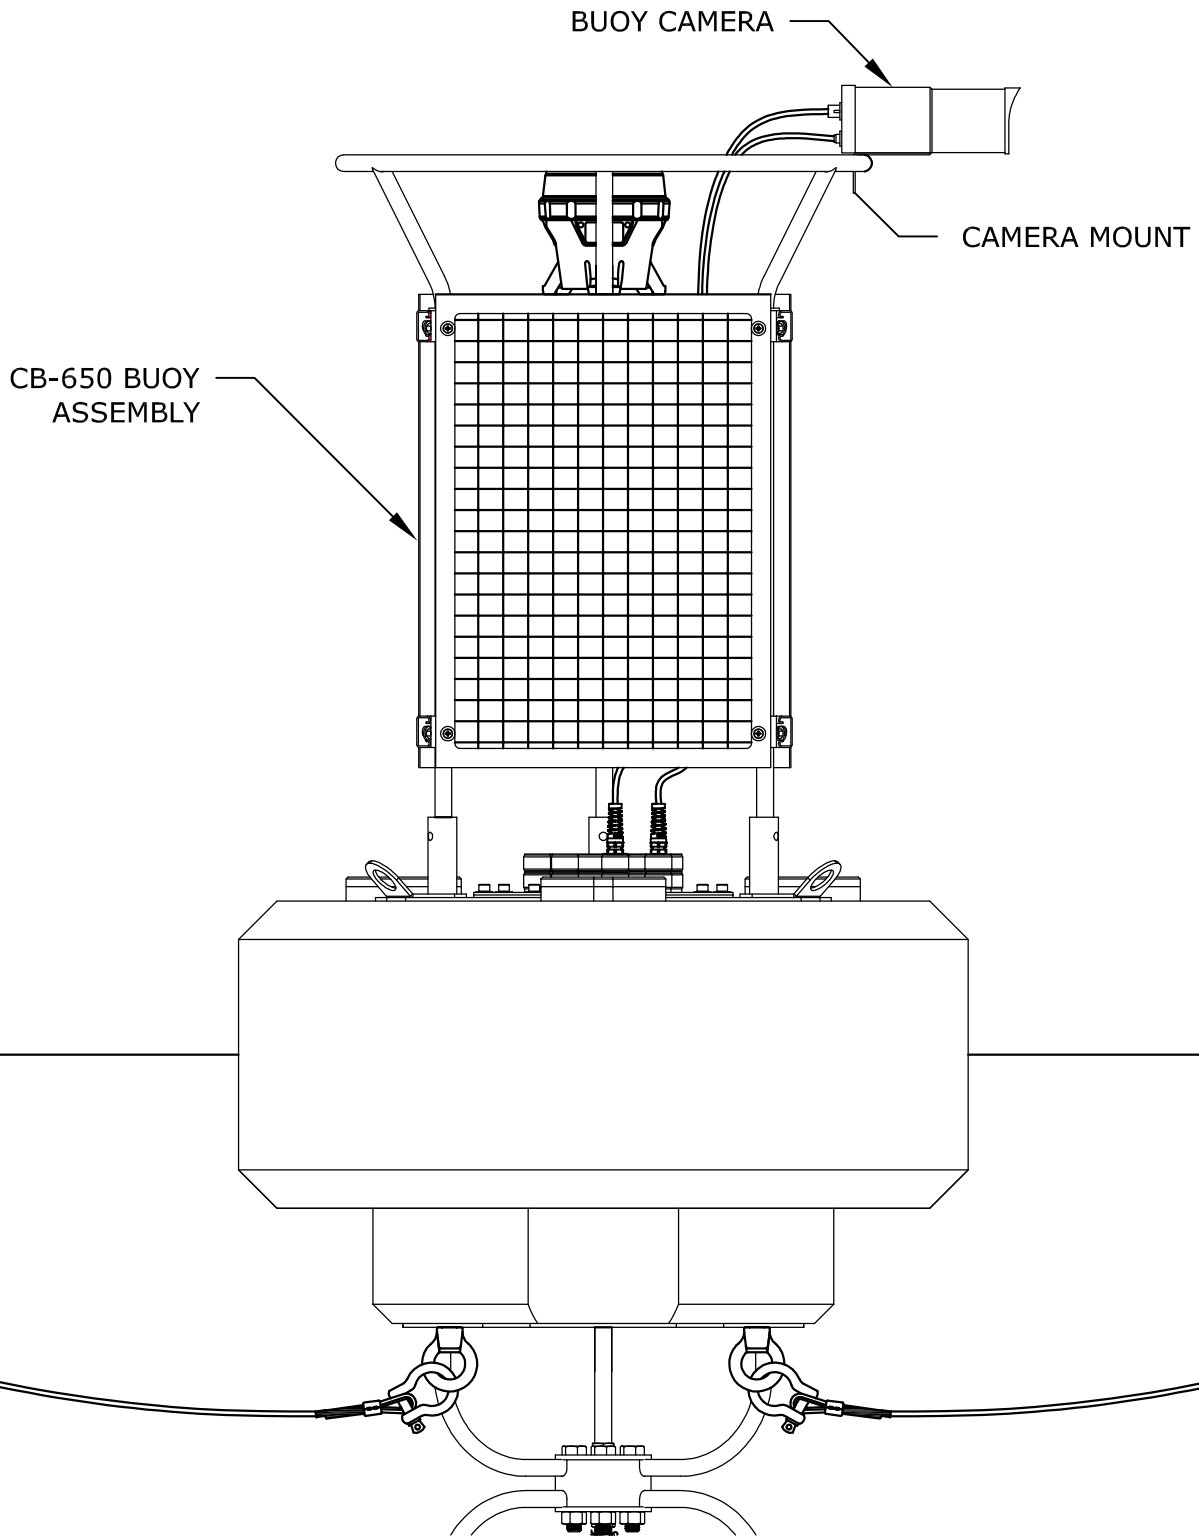

TITLE:
NEXSENS CB-650 DATA BUOY - TYPICAL VIDEO MONITORING SYSTEM

DRAWING NUMBER:
NEX303

SHEET:
7 of 7

This drawing and the information thereon is the property of NexSens Technology.
All unauthorized use and reproduction is prohibited. <www.NexSens.com>