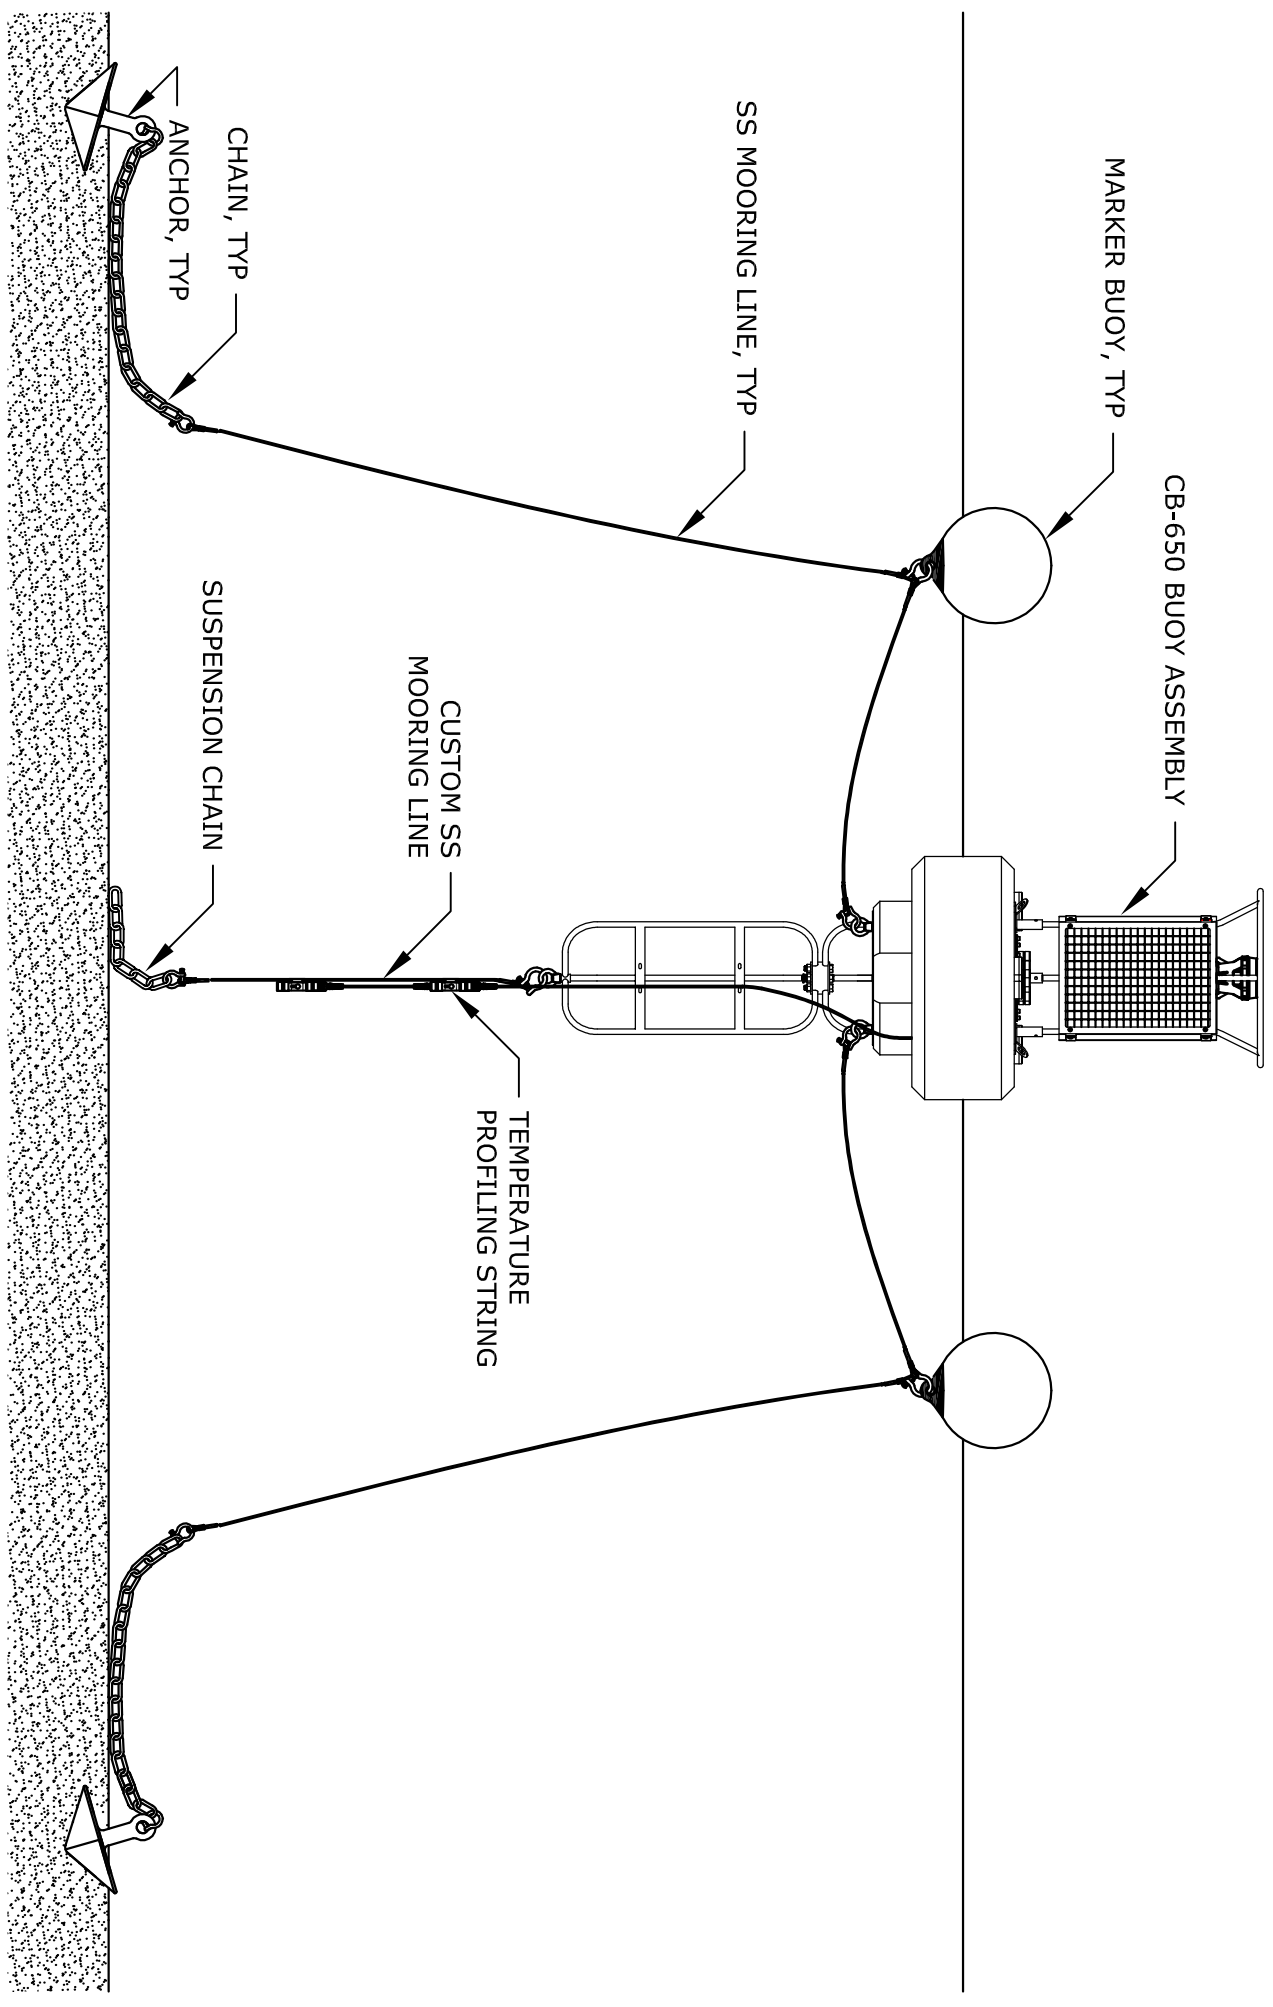

CB-650 BUOY ASSEMBLY

MARKER BUOY, TYP

SS MOORING LINE, TYP

CHAIN, TYP
ANCHOR, TYP

SUSPENSION CHAIN

CUSTOM SS
MOORING LINE

TEMPERATURE
PROFILING STRING

TITLE:

NEXSENS CB-650 DATA BUOY - TYPICAL TEMPERATURE PROFILING SYSTEM

SHEET:

3 of 7

DRAWING NUMBER:

NEX299

Drawing dimensions in inches

This drawing and the information thereon is the property of NexSens Technology. All unauthorized use and reproduction is prohibited. <www.NexSens.com>