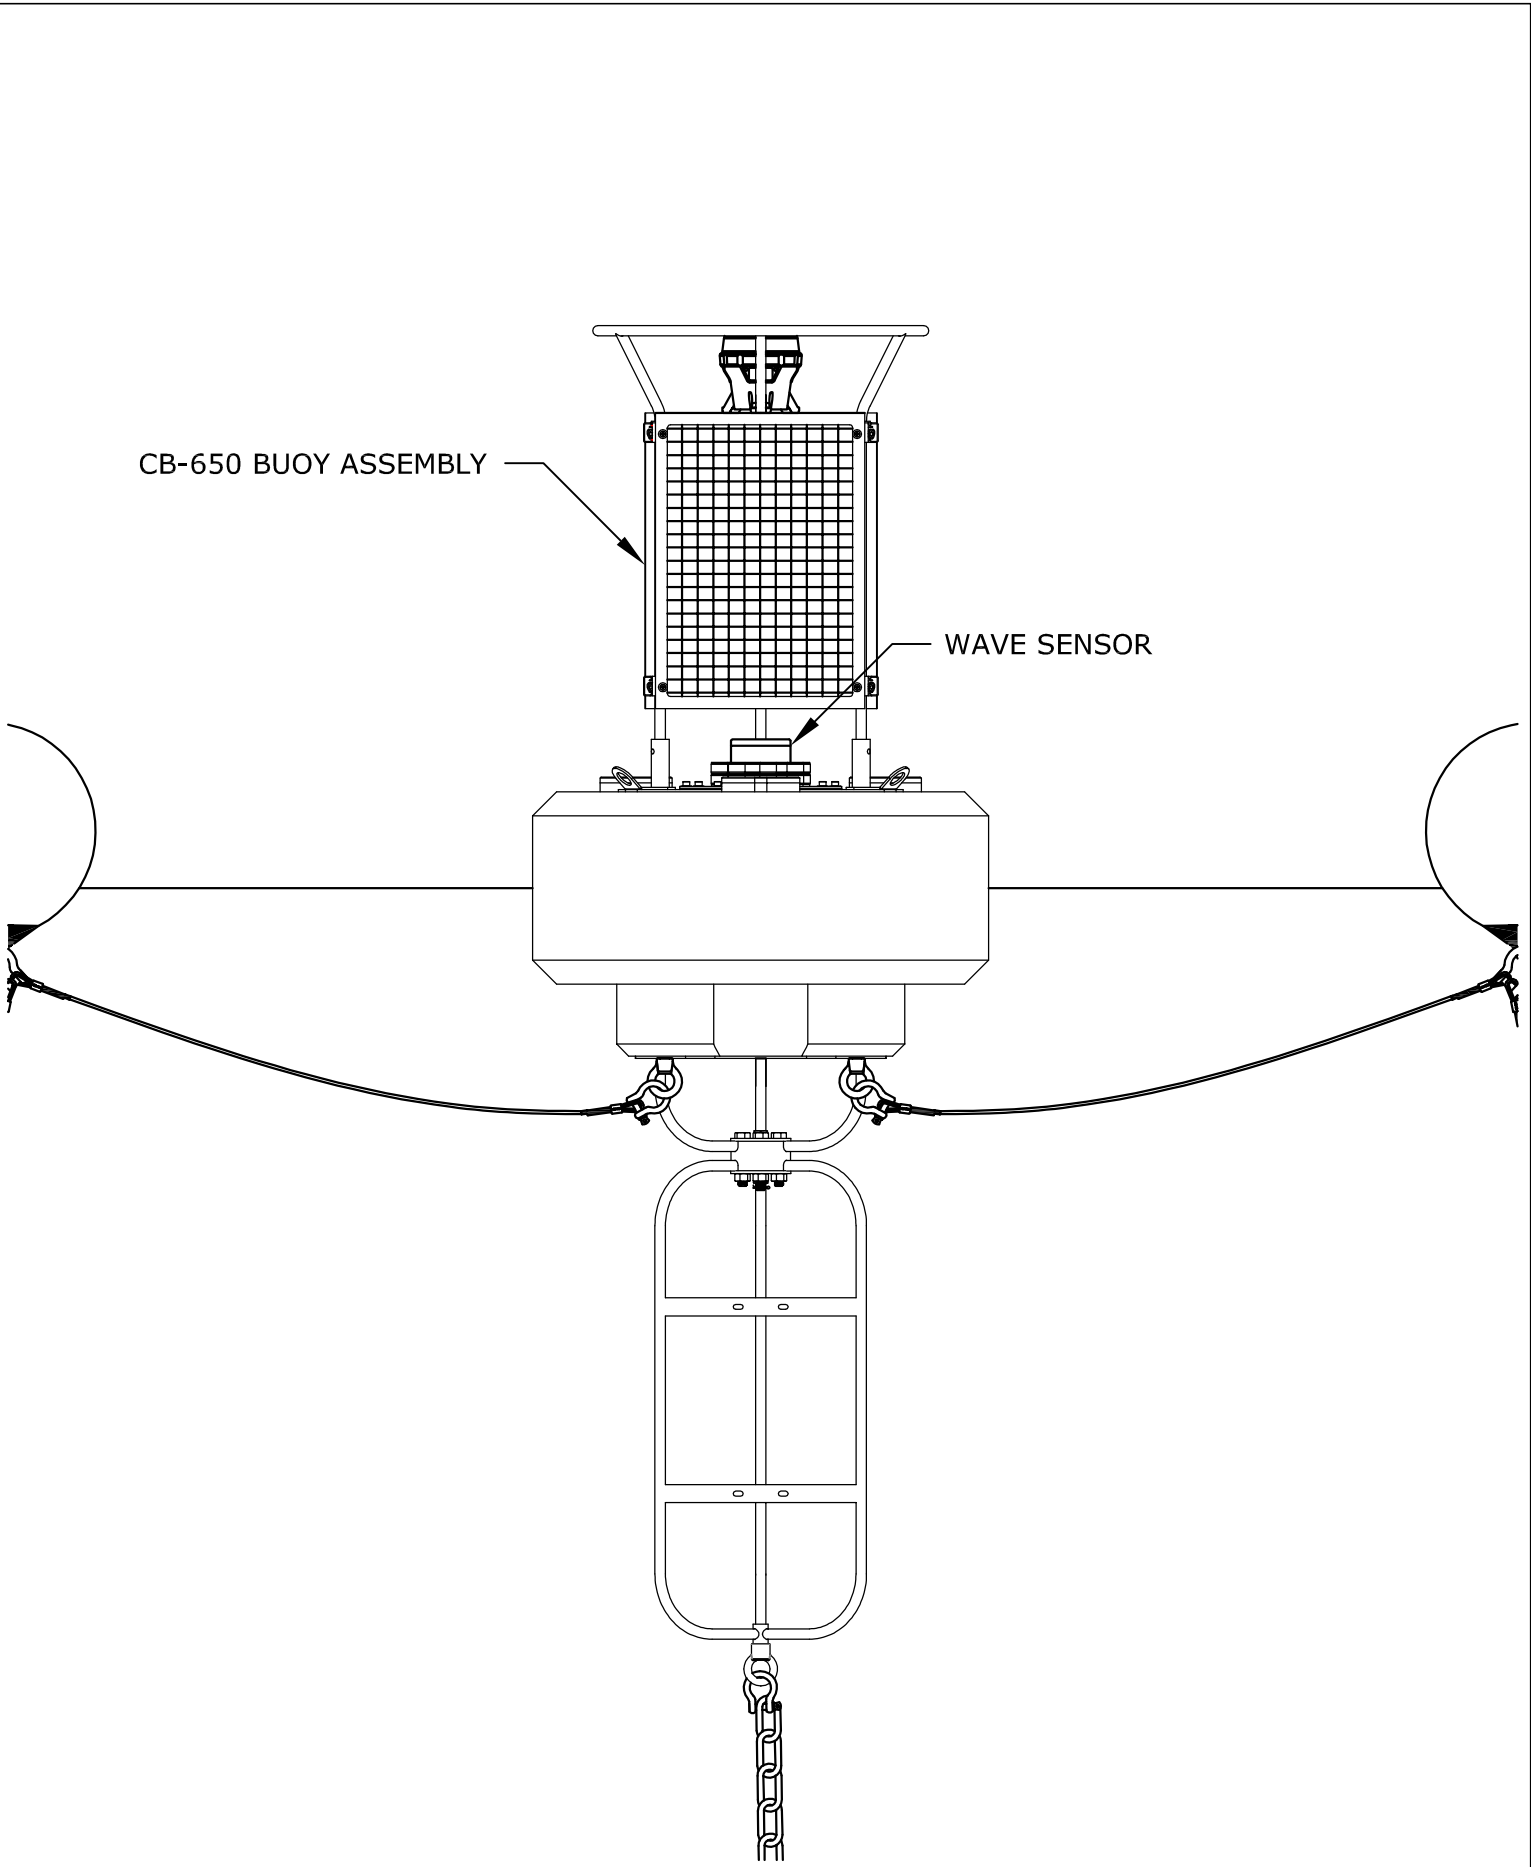

CB-650 BUOY ASSEMBLY

WAVE SENSOR

TITLE: NEXSENS CB-650 DATA BUOY - TYPICAL WAVE MONITORING SYSTEM		
DRAWING NUMBER: NEX302	SHEET: 6 of 7	This drawing and the information thereon is the property of NexSens Technology. All unauthorized use and reproduction is prohibited. <www.NexSens.com>