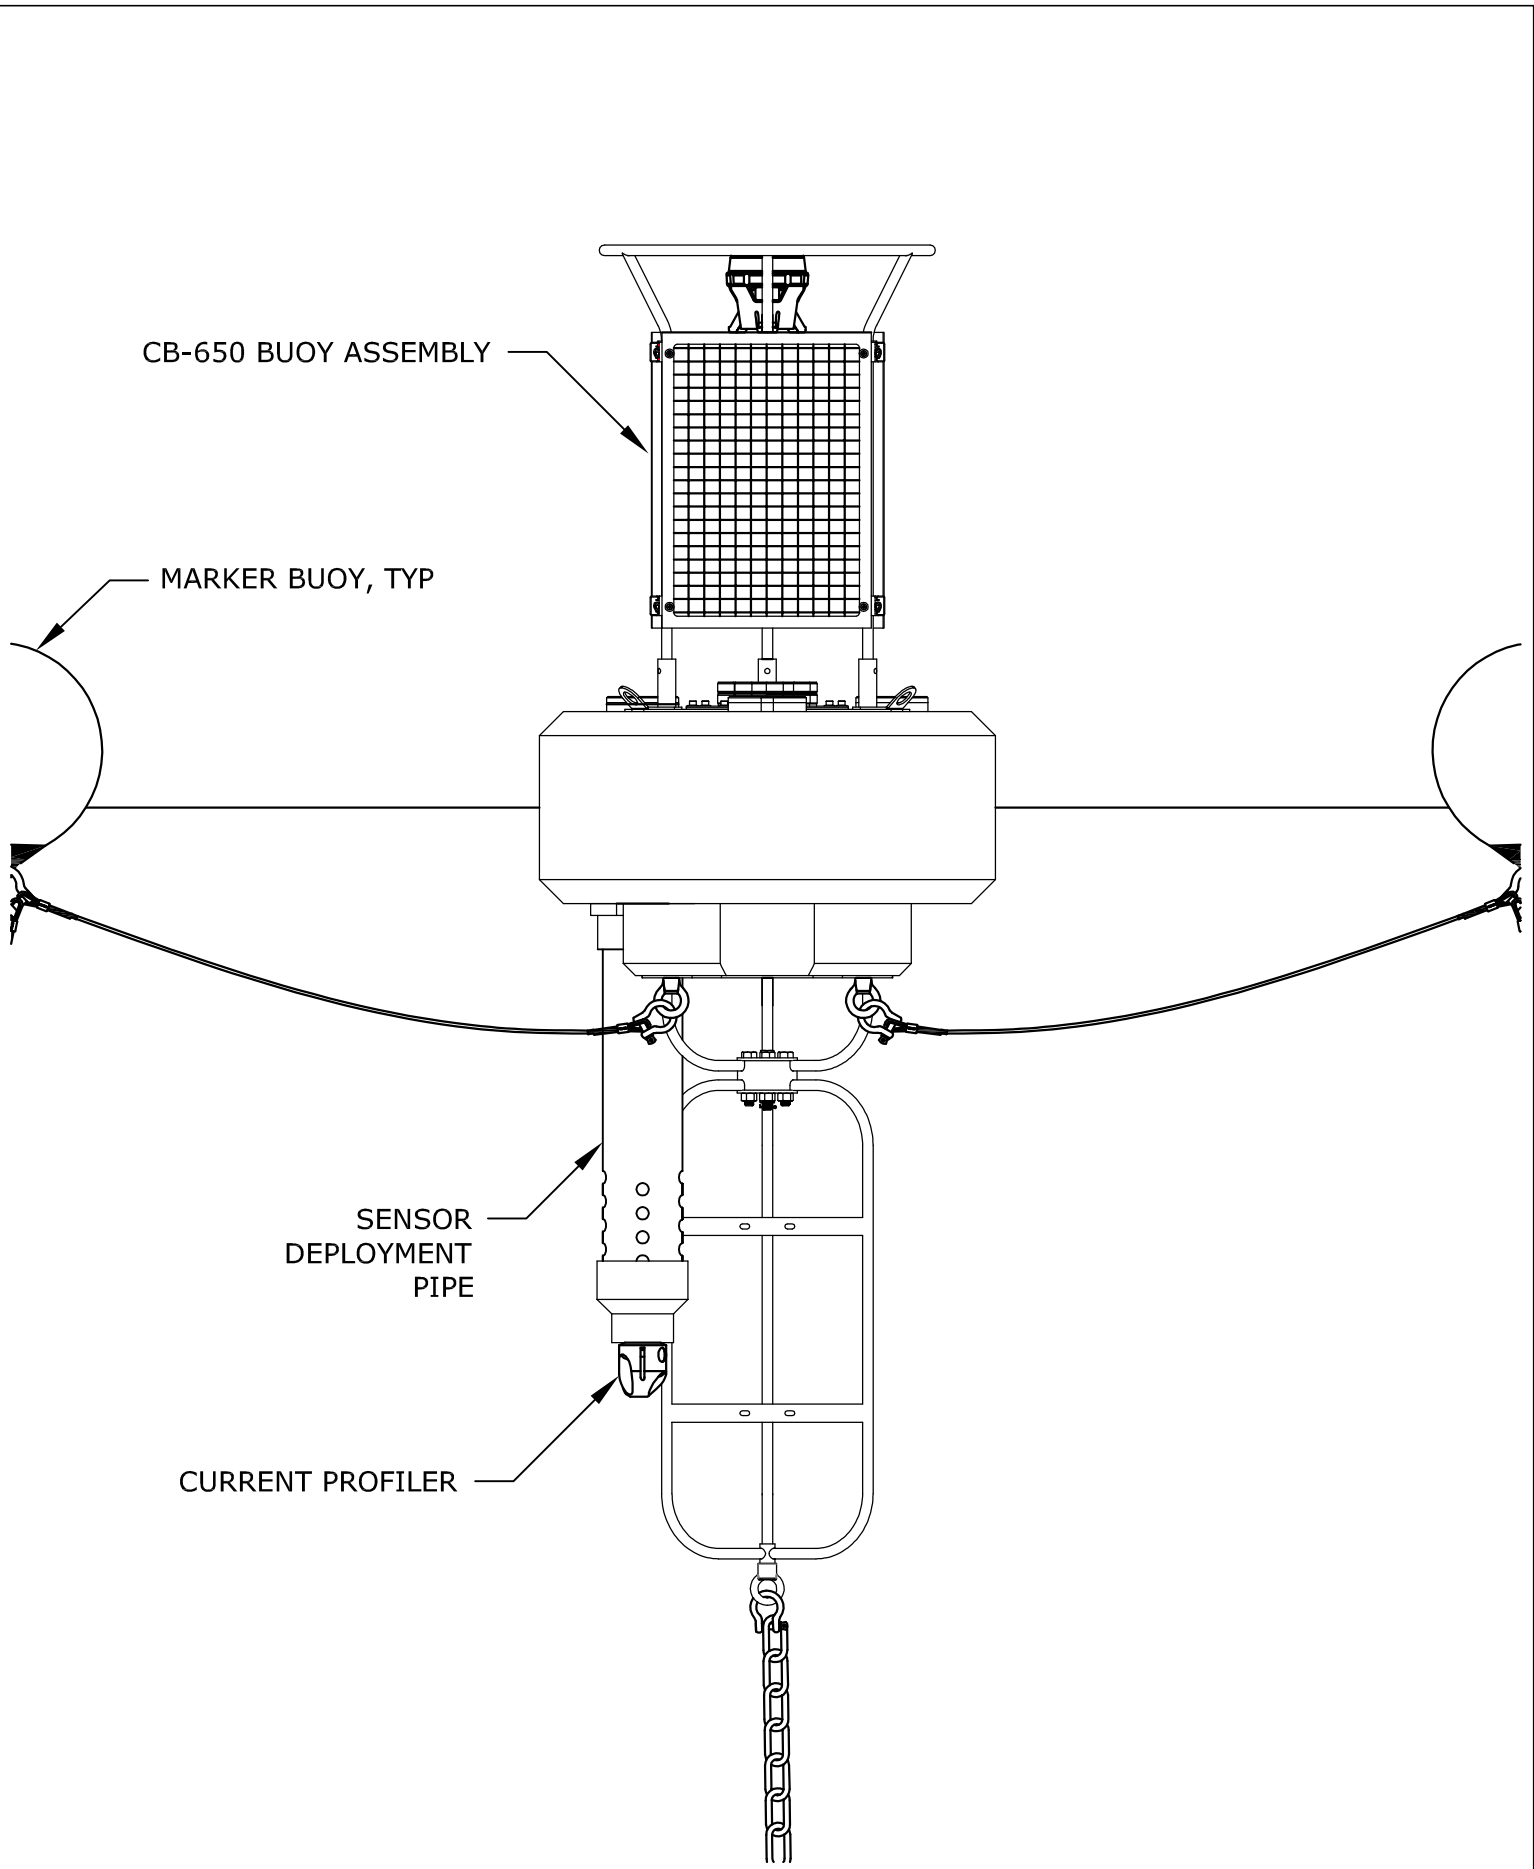

TITLE: NEXSENS CB-650 DATA BUOY - TYPICAL CURRENT PROFILING SYSTEM	
DRAWING NUMBER: NEX301	SHEET: 5 of 7
This drawing and the information thereon is the property of NexSens Technology. All unauthorized use and reproduction is prohibited. <www.NexSens.com>